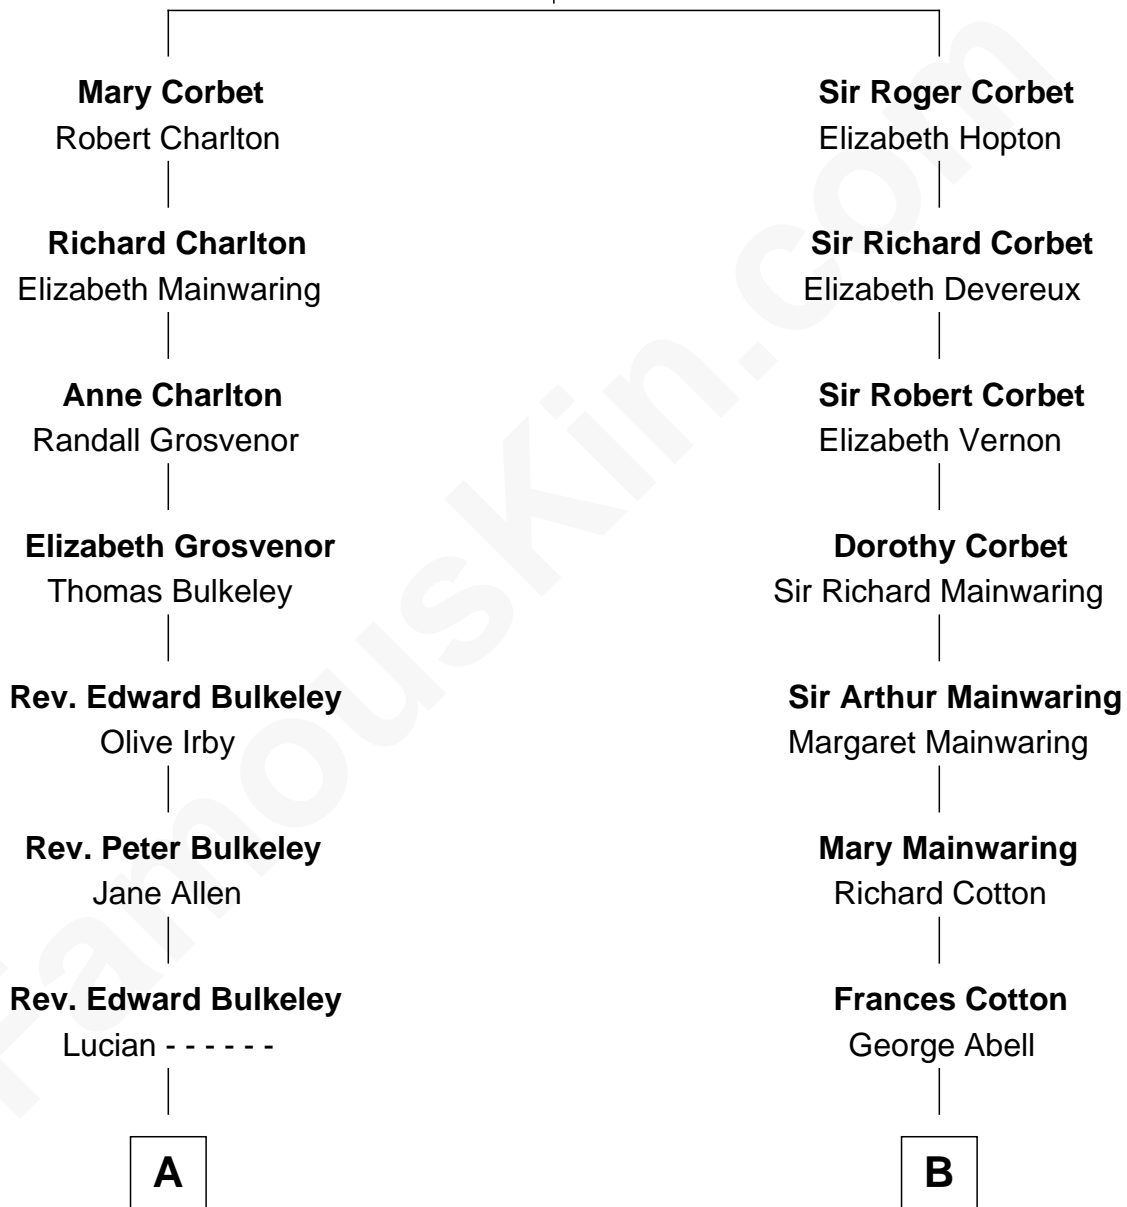

FamousKin.com
Relationship Chart of
George H. W. Bush
41st U.S. President

16th cousin 3 times removed of
Richard Gere
Movie Actor

Sir Robert Corbet
 Margaret - - - - -

C

William Stanton Tiffany
Anna Rebecca Stevens

Doris Anna Tiffany
Homer George Gere

Richard Gere
Movie Actor