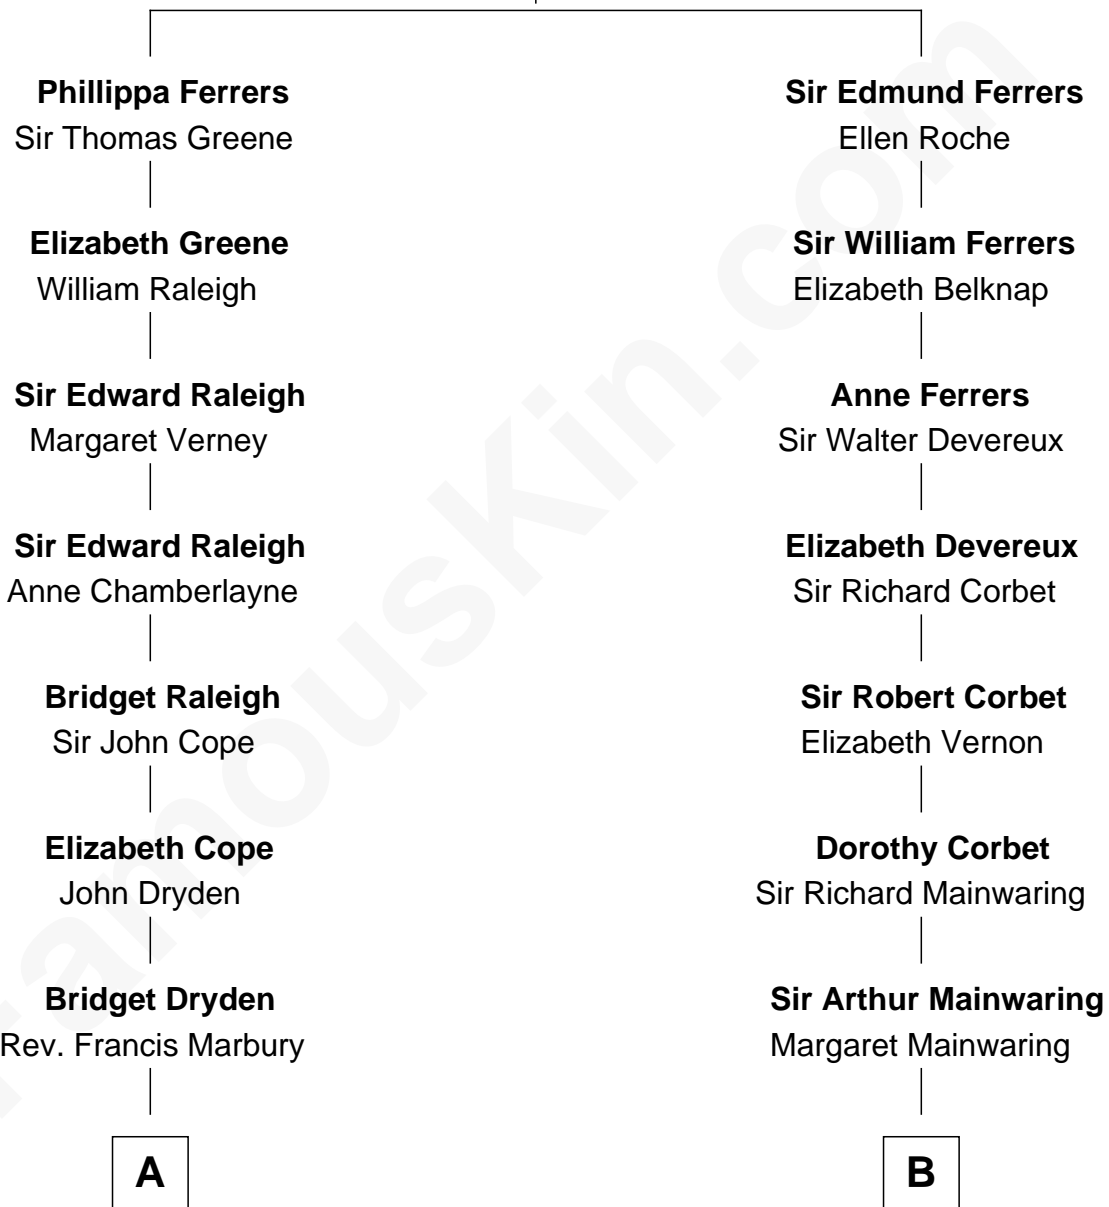

FamousKin.com
Relationship Chart of
George H. W. Bush
41st U.S. President

19th cousin 2 times removed of
Richard Gere
Movie Actor

Robert de Ferrers
 Margaret Despencer

C

Samuel Prescott Bush

Flora Sheldon

Prescott Sheldon Bush

Dorothy Wear Walker

George H. W. Bush

41st U.S. President

D

Julia Anne Hempstead

Elisha Thomas Tiffany

Nelson Leroy Tiffany

Evaline Harriet Williams