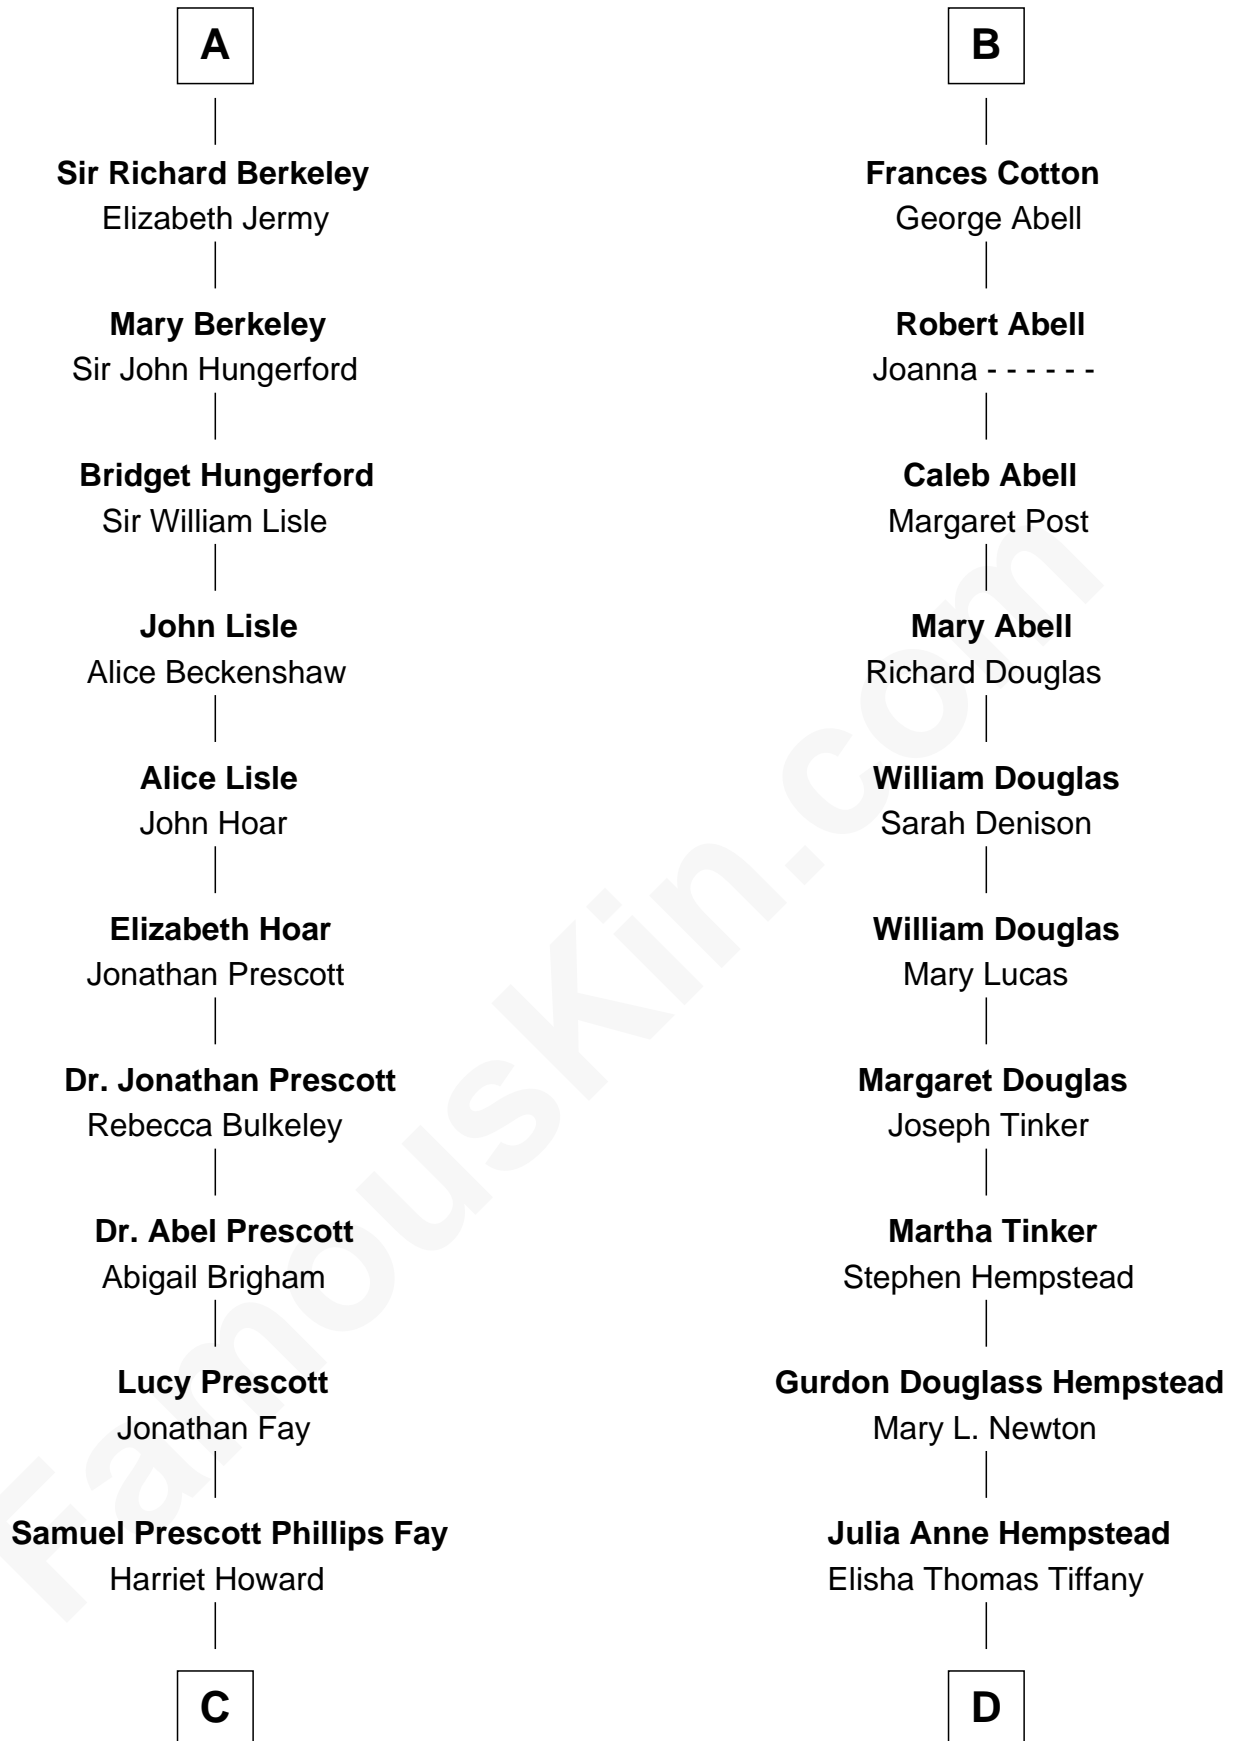

FamousKin.com
Relationship Chart of
George H. W. Bush
41st U.S. President

20th cousin 1 time removed of
Richard Gere
Movie Actor

Sir Maurice de Berkeley
 Eve la Zouche

Maurice de Berkeley
 Margaret - - - - -

A

Thomas de Berkeley
 Katherine de Clyvedon

Sir John Berkeley
 Elizabeth Betteshorne

Elizabeth Berkeley
 Sir John Sutton

Jane Sutton
 Thomas Mainwaring

Cecily Mainwaring
 John Cotton

Sir George Cotton
 Mary Onley

Richard Cotton
 Mary Mainwaring

B

C

Samuel Howard Fay
Susan Montfort Shellman

Harriet Eleanor Fay
Rev. James Smith Bush

Samuel Prescott Bush
Flora Sheldon

Prescott Sheldon Bush
Dorothy Wear Walker

George H. W. Bush
41st U.S. President