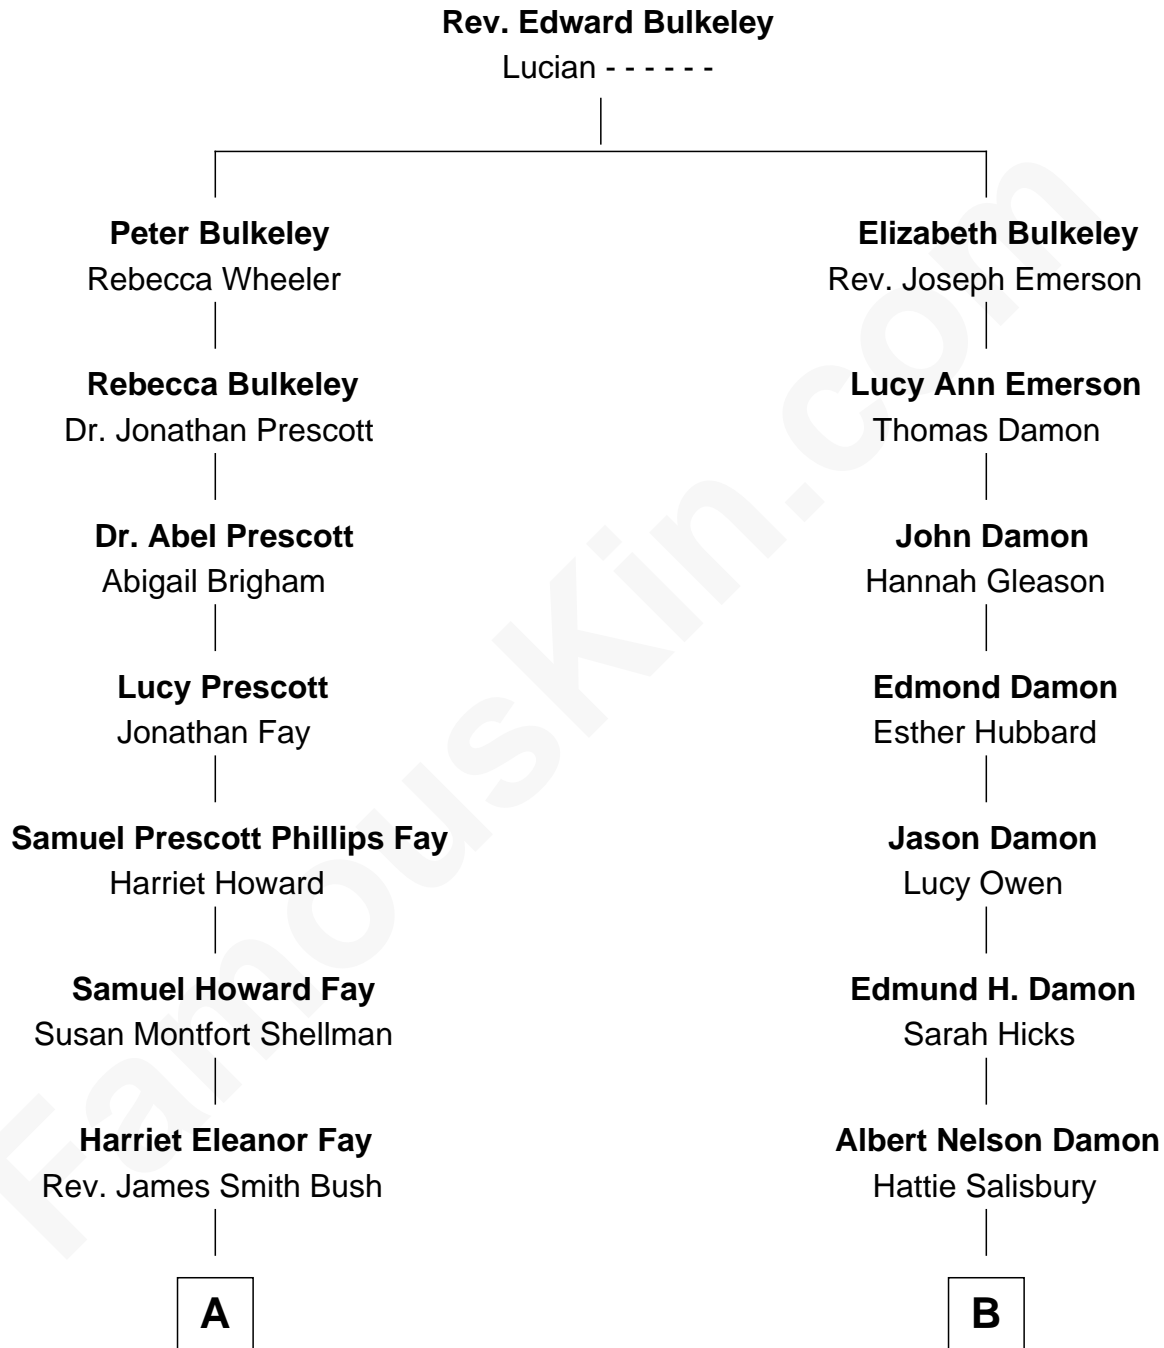

FamousKin.com
Relationship Chart of
George H. W. Bush
41st U.S. President

9th cousin 1 time removed of
Matt Damon
Movie Actor

A

Samuel Prescott Bush

Flora Sheldon

Prescott Sheldon Bush

Dorothy Wear Walker

George H. W. Bush

41st U.S. President

B

Alberth Howe Damon

Grace Henrietta Telfer

Albert Howe Damon

Roberta M. Fay

Kent Telfer Damon

Nancy June Carlsson-Paige