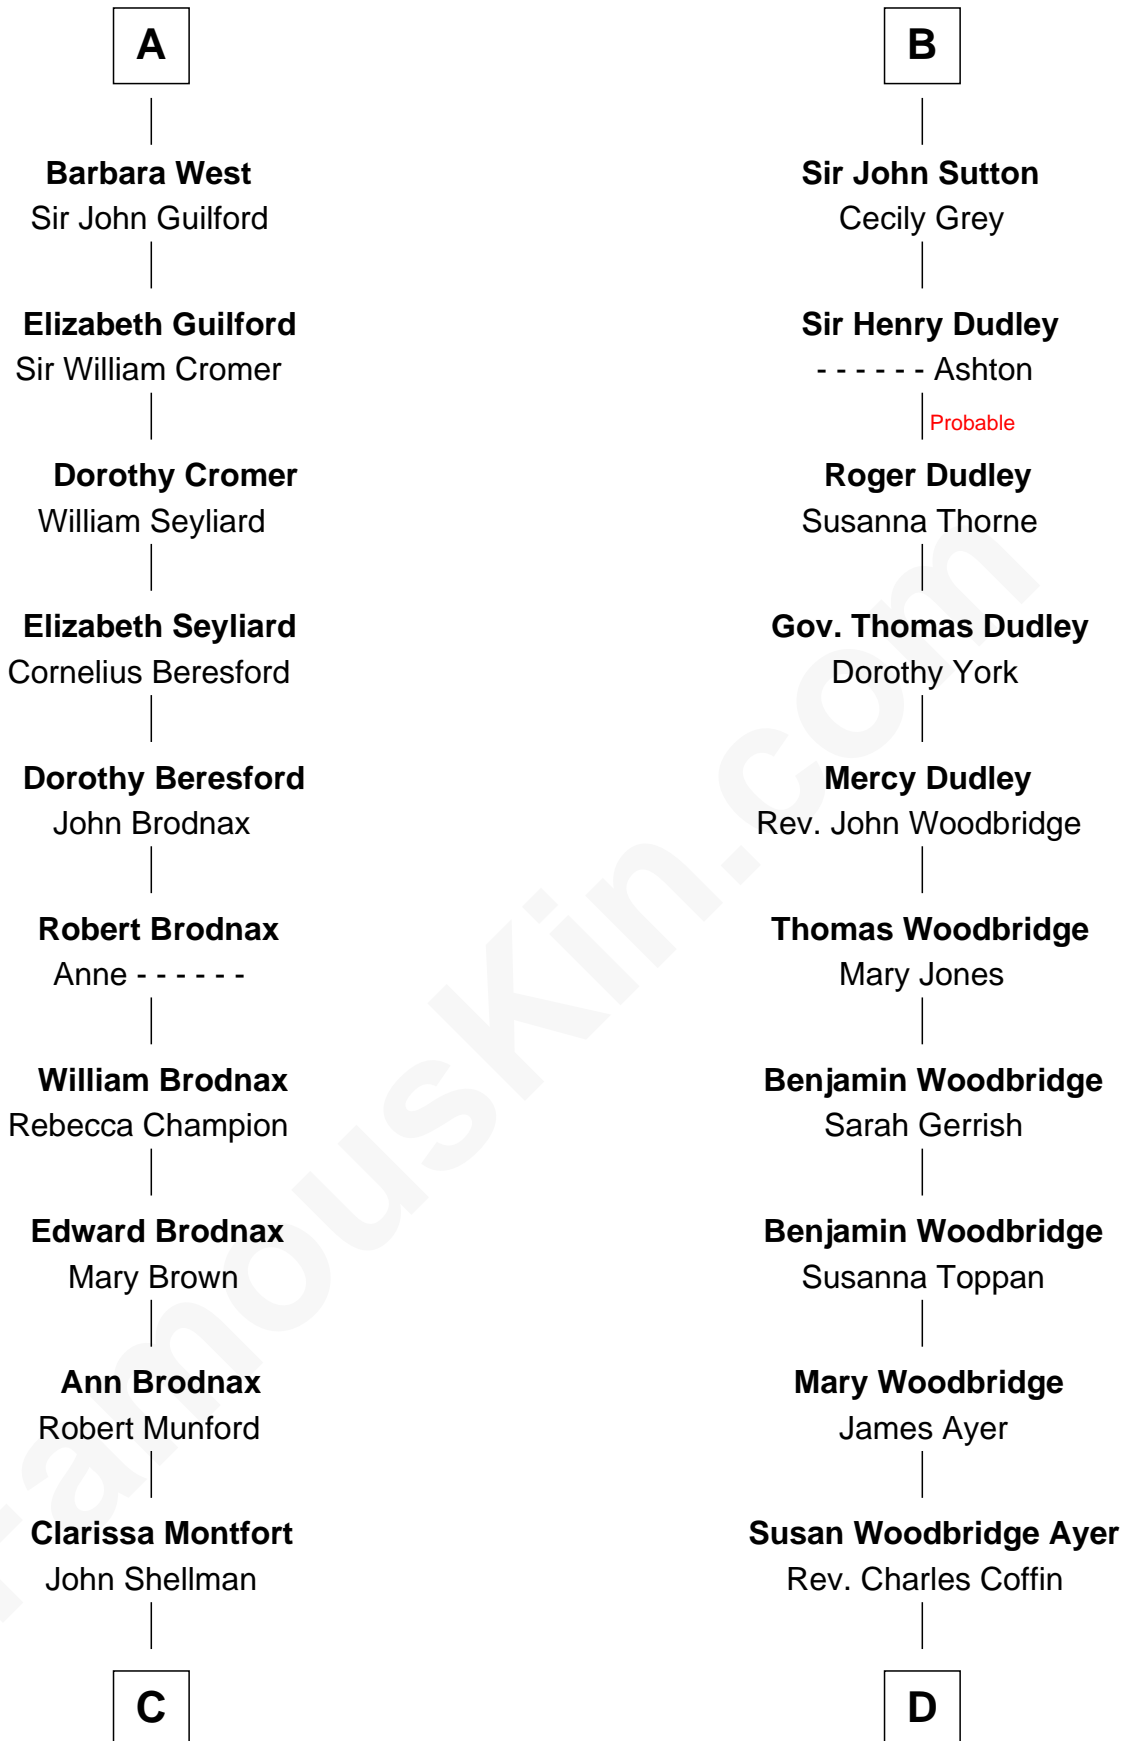

FamousKin.com
Relationship Chart of
George H. W. Bush
41st U.S. President

20th cousin 1 time removed of
Tennessee Williams
Author of A Streetcar Named Desire

C

Susan Montfort Shellman

Samuel Howard Fay

Harriet Eleanor Fay

Rev. James Smith Bush

Samuel Prescott Bush

Flora Sheldon

Prescott Sheldon Bush

Dorothy Wear Walker

George H. W. Bush

41st U.S. President

D

Cornelius Worcester Coffin

Nancy McCorkle

Isabelle Coffin

Thomas Lanier Williams

Cornelius Coffin Williams

Edwina Dakin

Tennessee Williams

Author of A Streetcar Named Desire