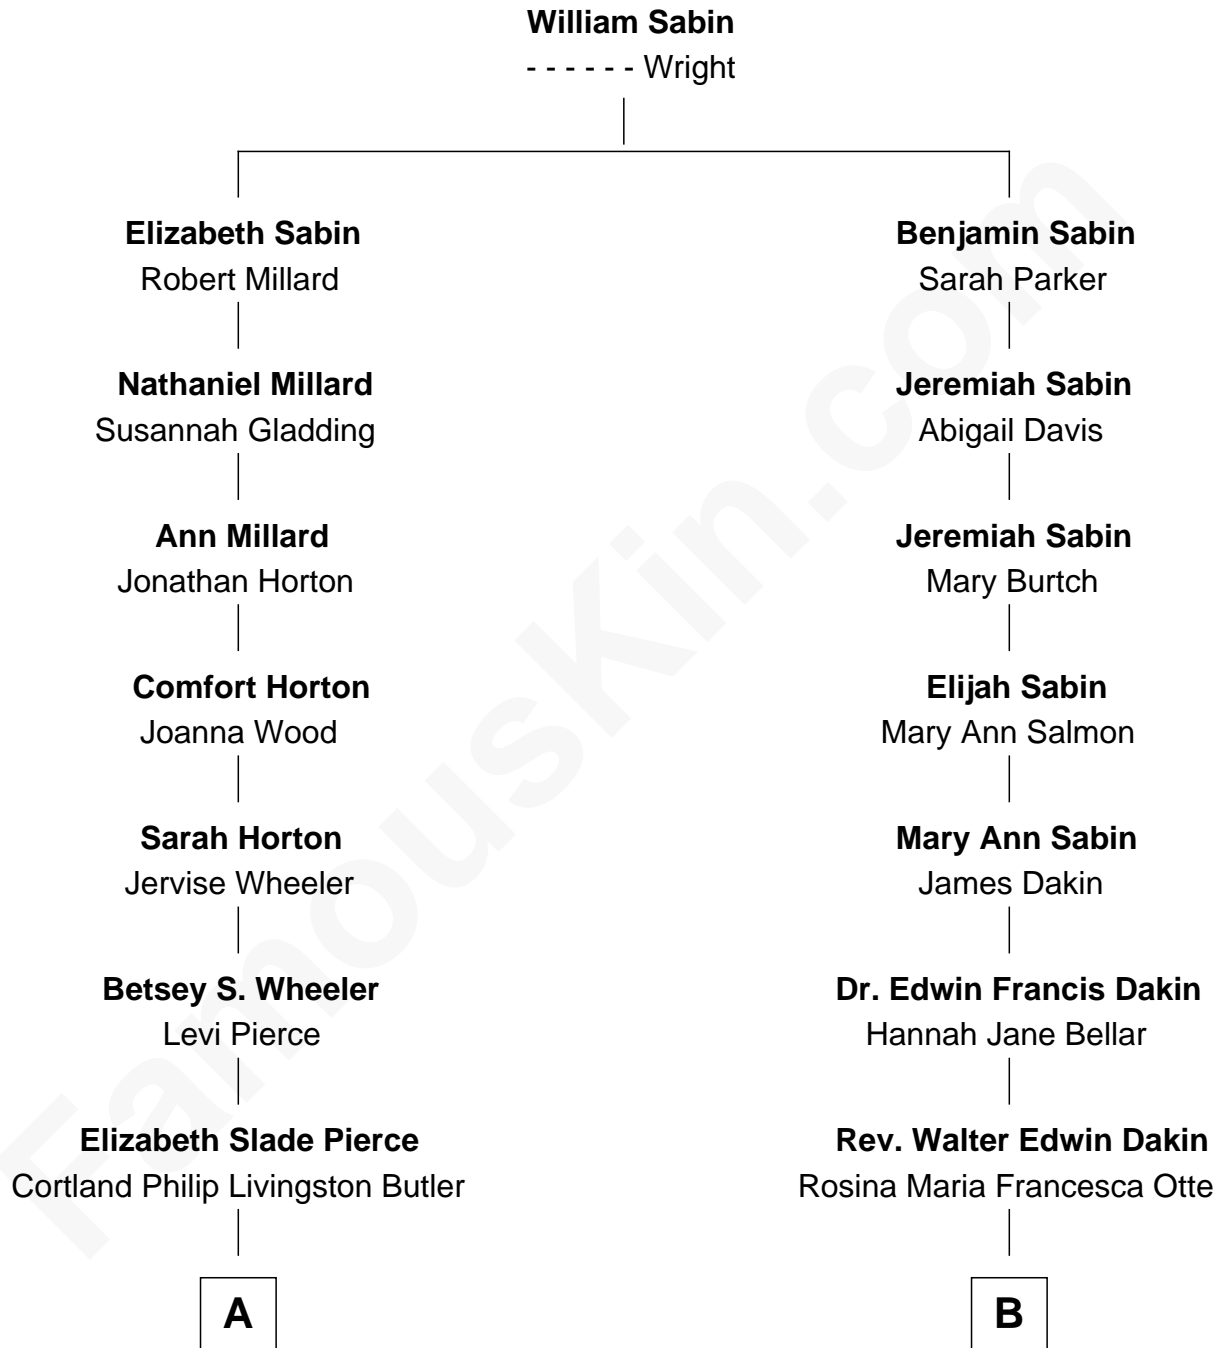

FamousKin.com
Relationship Chart of
George H. W. Bush
41st U.S. President

8th cousin 2 times removed of
Tennessee Williams
Author of A Streetcar Named Desire

A

Mary Elizabeth Butler
Robert Emmet Sheldon

Flora Sheldon
Samuel Prescott Bush

Prescott Sheldon Bush
Dorothy Wear Walker

George H. W. Bush
41st U.S. President

B

Edwina Dakin
Cornelius Coffin Williams

Tennessee Williams
Author of A Streetcar Named Desire

FamousKin.com