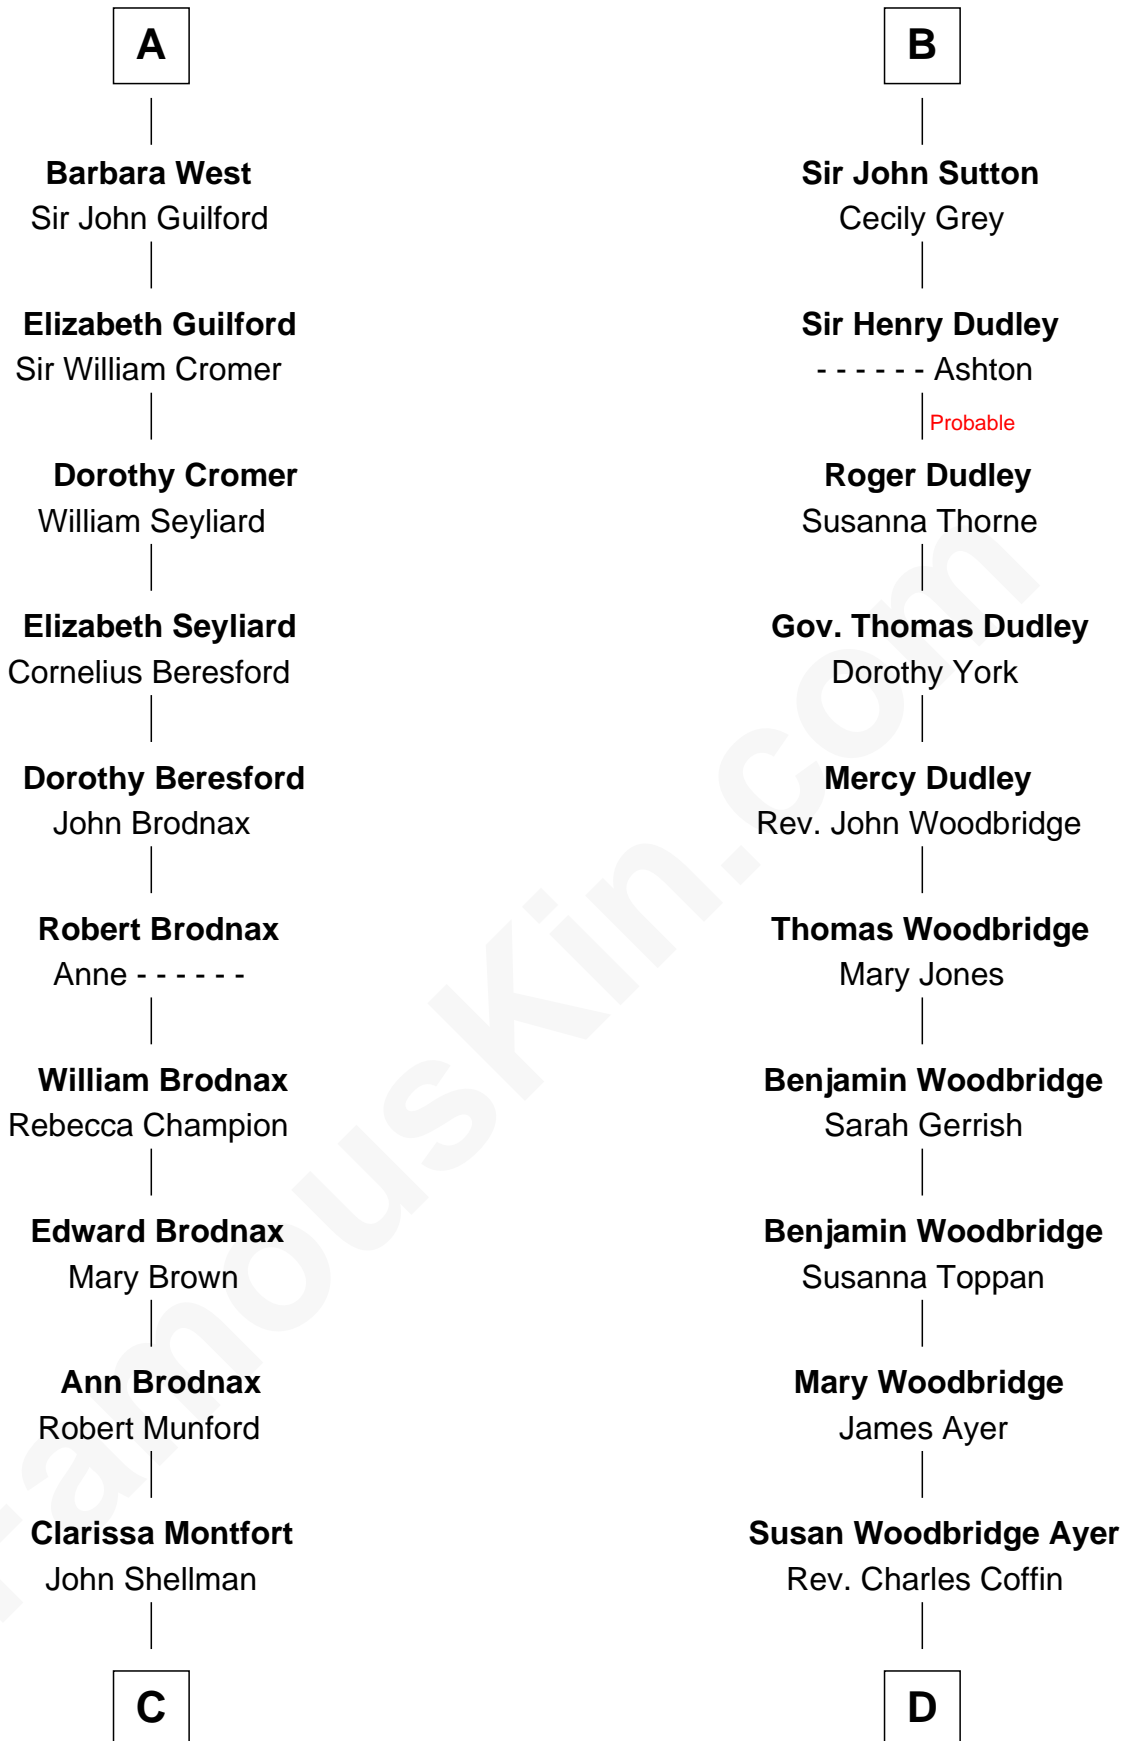

FamousKin.com
Relationship Chart of
George H. W. Bush
41st U.S. President

20th cousin 1 time removed of
Tennessee Williams
Author of A Streetcar Named Desire

Sir Patrick de Chaworth
 Isabella de Beauchamp

Maud de Chaworth
 Henry Plantagenet

Joan of Lancaster
 John de Mowbray

Eleanor Mowbray
 Roger de la Warre

Joan de la Warre
 Sir Thomas West

Sir Reynold West
 Margaret Thorley

Sir Richard West
 Katherine Hungerford

Sir Thomas West
 Eleanor Copley

A

Maud de Chaworth
 Henry Plantagenet

Eleanor Plantagenet
 Richard Fitzalan

Alice Fitzalan
 Sir Thomas de Holand

Eleanor Holand
 Edward Cherleton

Joyce Cherleton
 Sir John Tiptoft

Joyce Tiptoft
 Sir Edmund Sutton

Sir Edward Sutton
 Cecily Willoughby

B

C

Susan Montfort Shellman

Samuel Howard Fay

Harriet Eleanor Fay

Rev. James Smith Bush