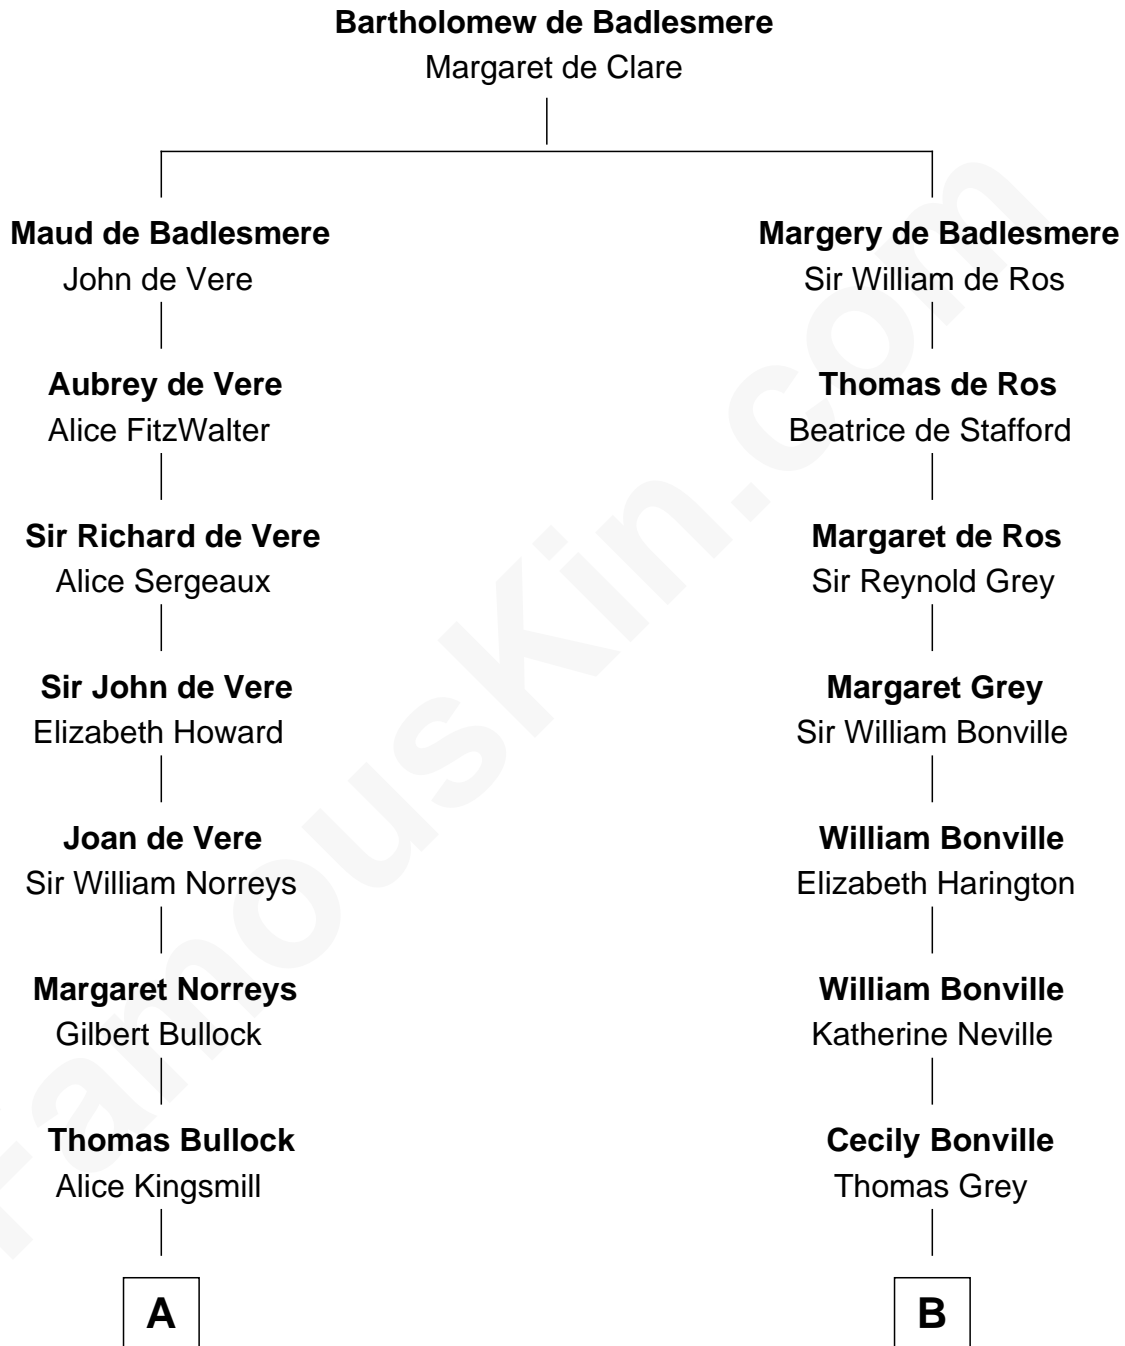

FamousKin.com Relationship Chart of

George H. W. Bush

41st U.S. President

20th cousin of

Tennessee Williams

Author of *A Streetcar Named Desire*

C

Harriet Eleanor Fay
Rev. James Smith Bush

Samuel Prescott Bush
Flora Sheldon

Prescott Sheldon Bush
Dorothy Wear Walker

George H. W. Bush
41st U.S. President

D

Cornelius Worcester Coffin
Nancy McCorkle

Isabelle Coffin
Thomas Lanier Williams

Cornelius Coffin Williams
Edwina Dakin