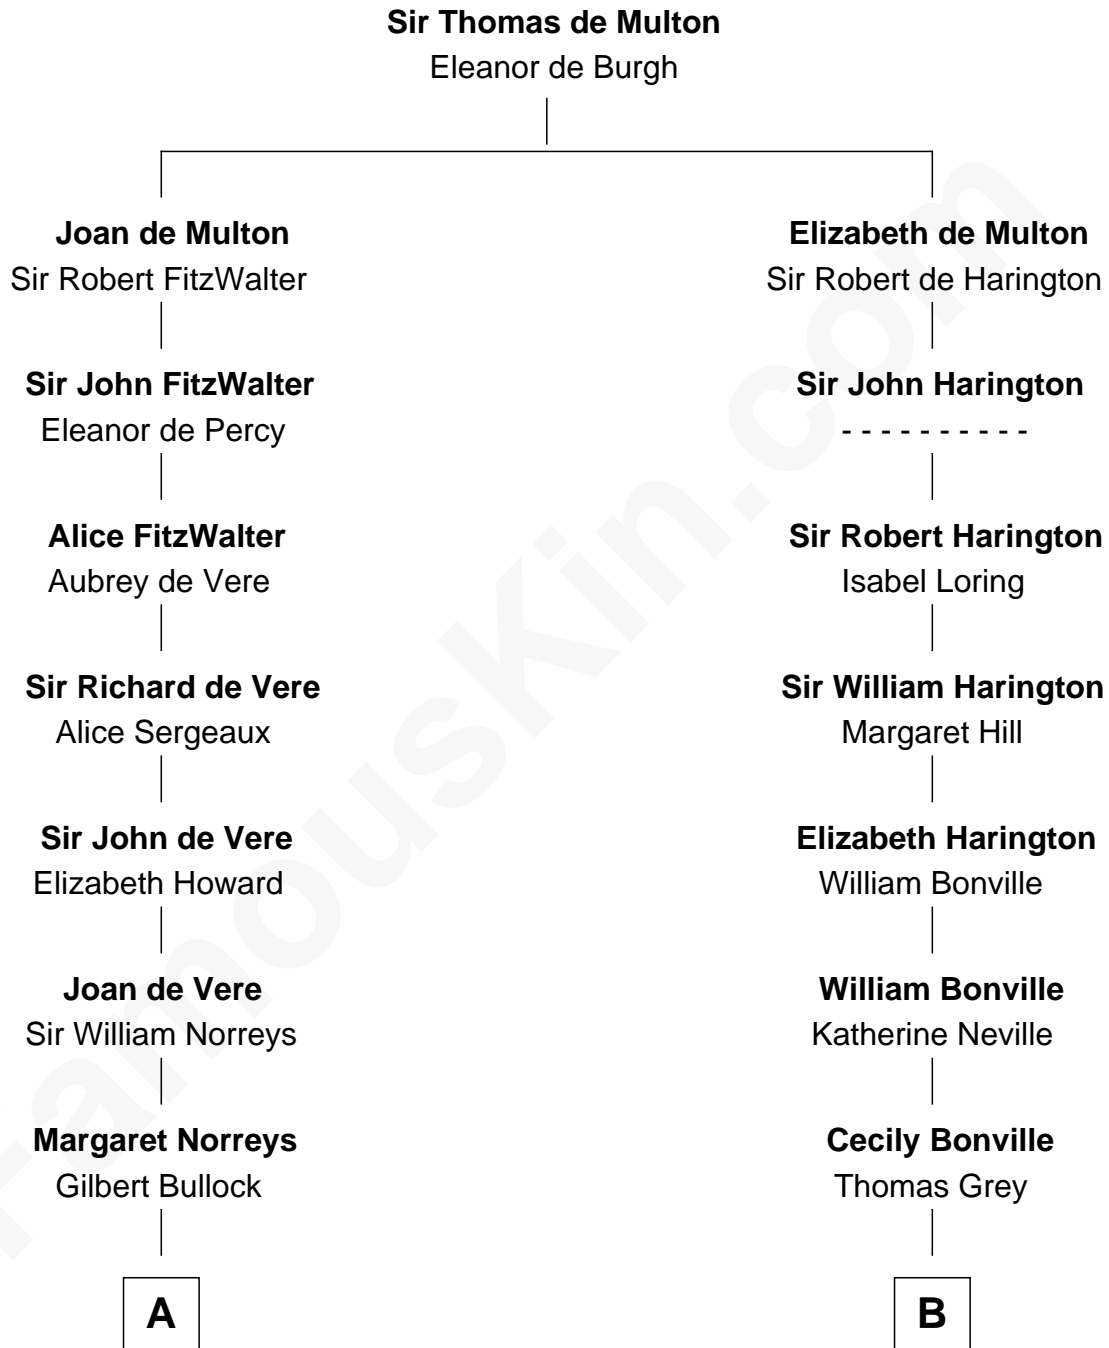

FamousKin.com
Relationship Chart of
George H. W. Bush
41st U.S. President

20th cousin 1 time removed of
Tennessee Williams
Author of A Streetcar Named Desire

C

Samuel Howard Fay
Susan Montfort Shellman

Harriet Eleanor Fay
Rev. James Smith Bush

Samuel Prescott Bush
Flora Sheldon

Prescott Sheldon Bush
Dorothy Wear Walker

George H. W. Bush
41st U.S. President

D

Cornelius Worcester Coffin
Nancy McCorkle

Isabelle Coffin
Thomas Lanier Williams

Cornelius Coffin Williams
Edwina Dakin

Tennessee Williams
Author of A Streetcar Named Desire