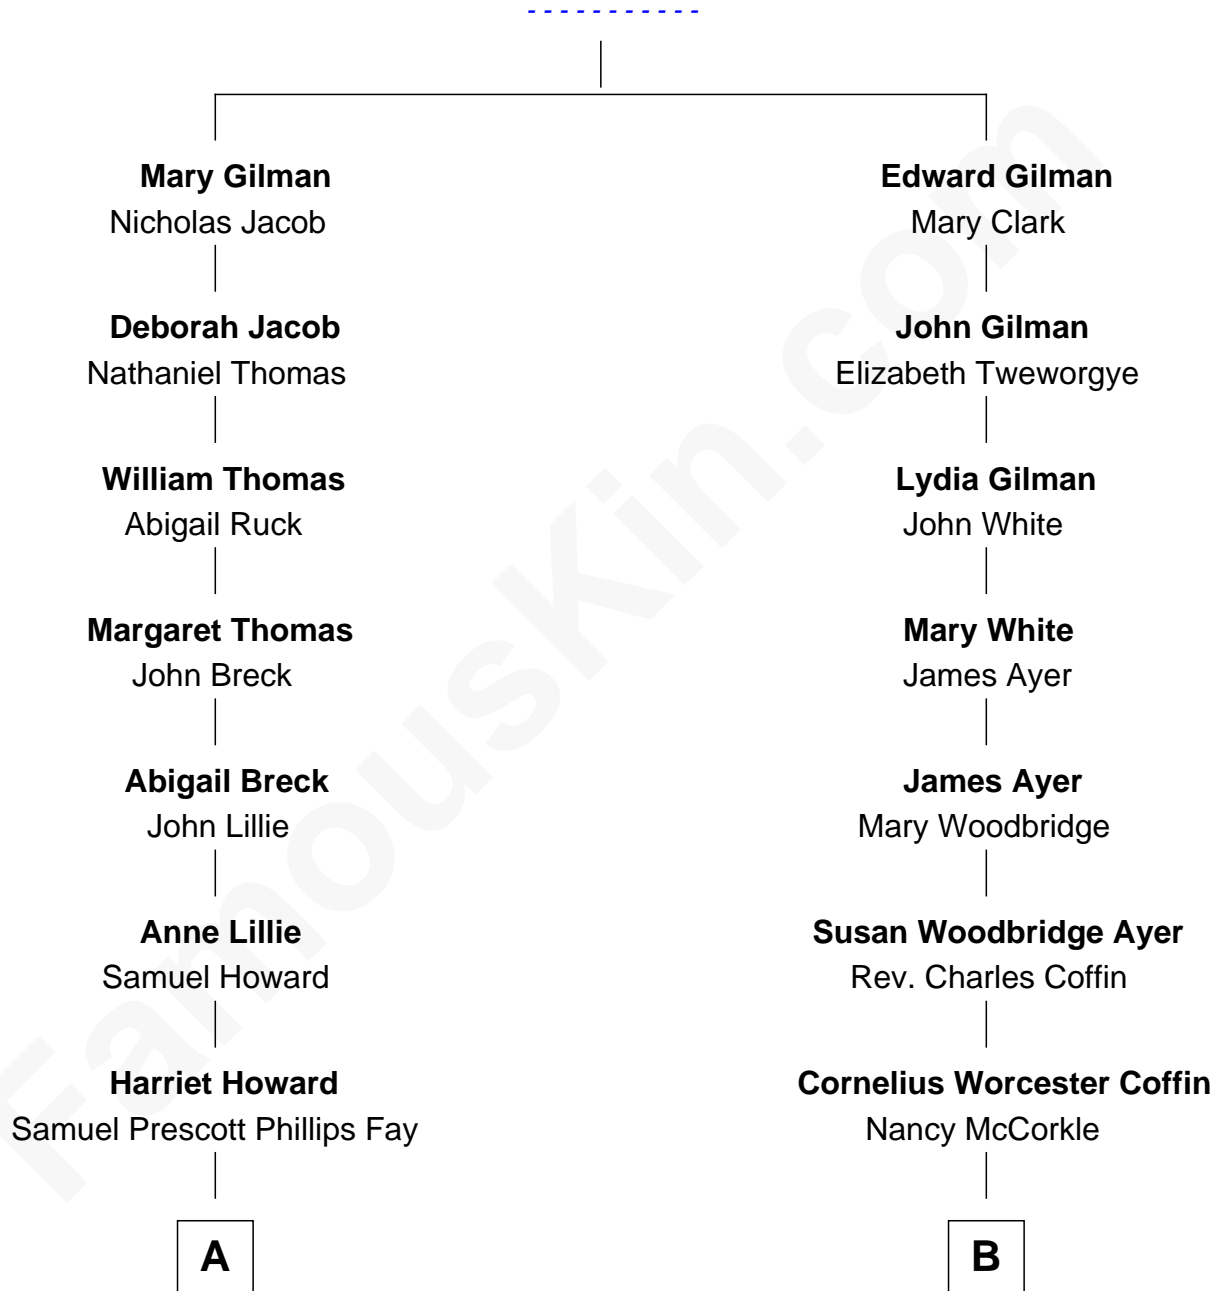

# FamousKin.com Relationship Chart of

**George H. W. Bush**

*41st U.S. President*

9th cousin 2 times removed of

**Tennessee Williams**

*Author of A Streetcar Named Desire*

**Edward Gilman**

**A**

**Samuel Howard Fay**  
Susan Montfort Shellman

**Harriet Eleanor Fay**  
Rev. James Smith Bush

**Samuel Prescott Bush**  
Flora Sheldon

**Prescott Sheldon Bush**  
Dorothy Wear Walker

**George H. W. Bush**  
*41st U.S. President*

**B**

**Isabelle Coffin**  
Thomas Lanier Williams

**Cornelius Coffin Williams**  
Edwina Dakin

**Tennessee Williams**  
*Author of A Streetcar Named Desire*