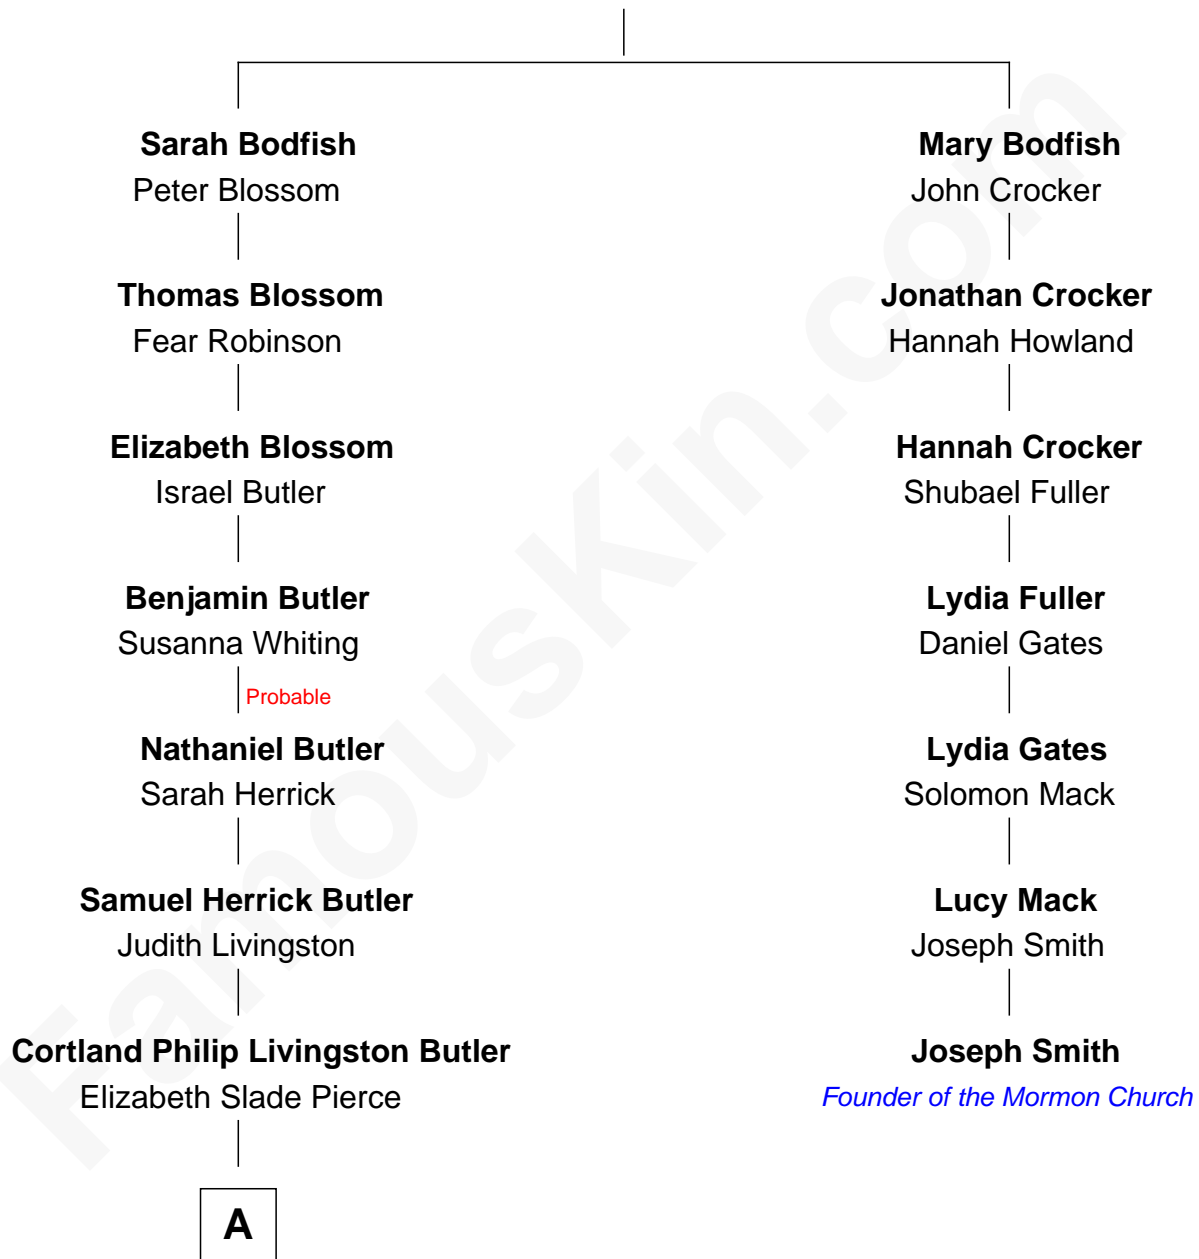

FamousKin.com Relationship Chart of

George H. W. Bush

41st U.S. President

6th cousin 4 times removed of

Joseph Smith

Founder of the Mormon Church

Robert Bodfish

Bridget - - - - -

A

—
Mary Elizabeth Butler
Robert Emmet Sheldon

—
Flora Sheldon
Samuel Prescott Bush

—
Prescott Sheldon Bush
Dorothy Wear Walker

—
George H. W. Bush
41st U.S. President

FamousKin.com