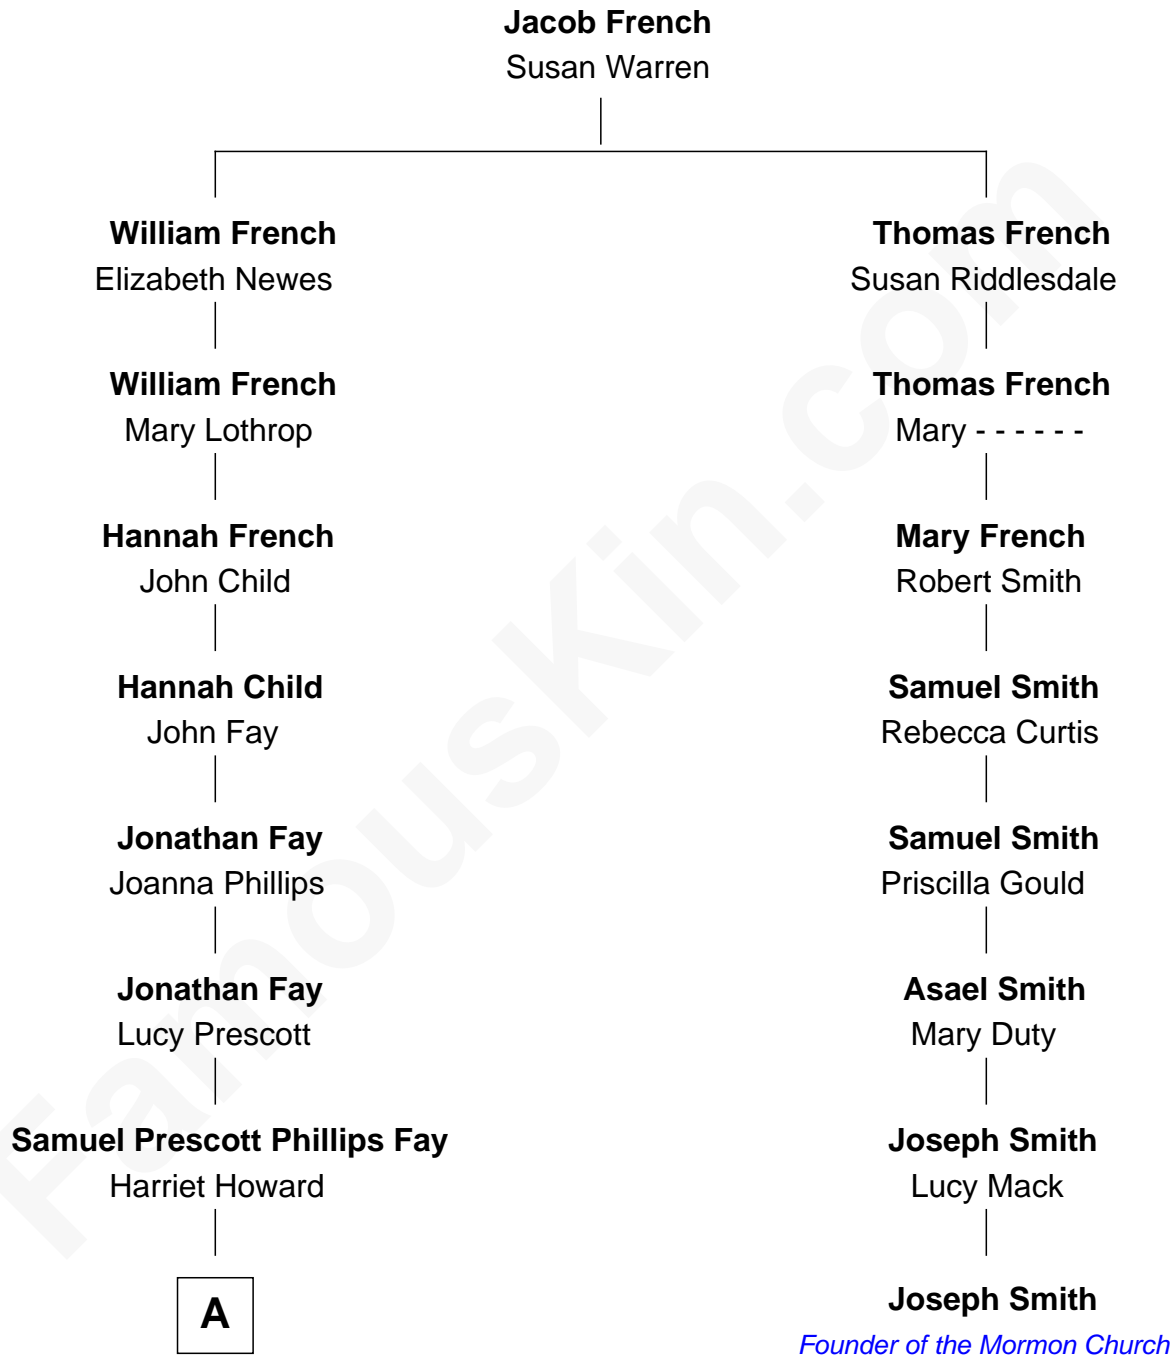

**FamousKin.com**  
**Relationship Chart of**  
**George H. W. Bush**  
*41st U.S. President*

**7th cousin 4 times removed of**  
**Joseph Smith**  
*Founder of the Mormon Church*

**A**

—  
**Samuel Howard Fay**  
Susan Montfort Shellman

—  
**Harriet Eleanor Fay**  
Rev. James Smith Bush

—  
**Samuel Prescott Bush**  
Flora Sheldon

—  
**Prescott Sheldon Bush**  
Dorothy Wear Walker

—  
**George H. W. Bush**  
*41st U.S. President*

FamousKin.com