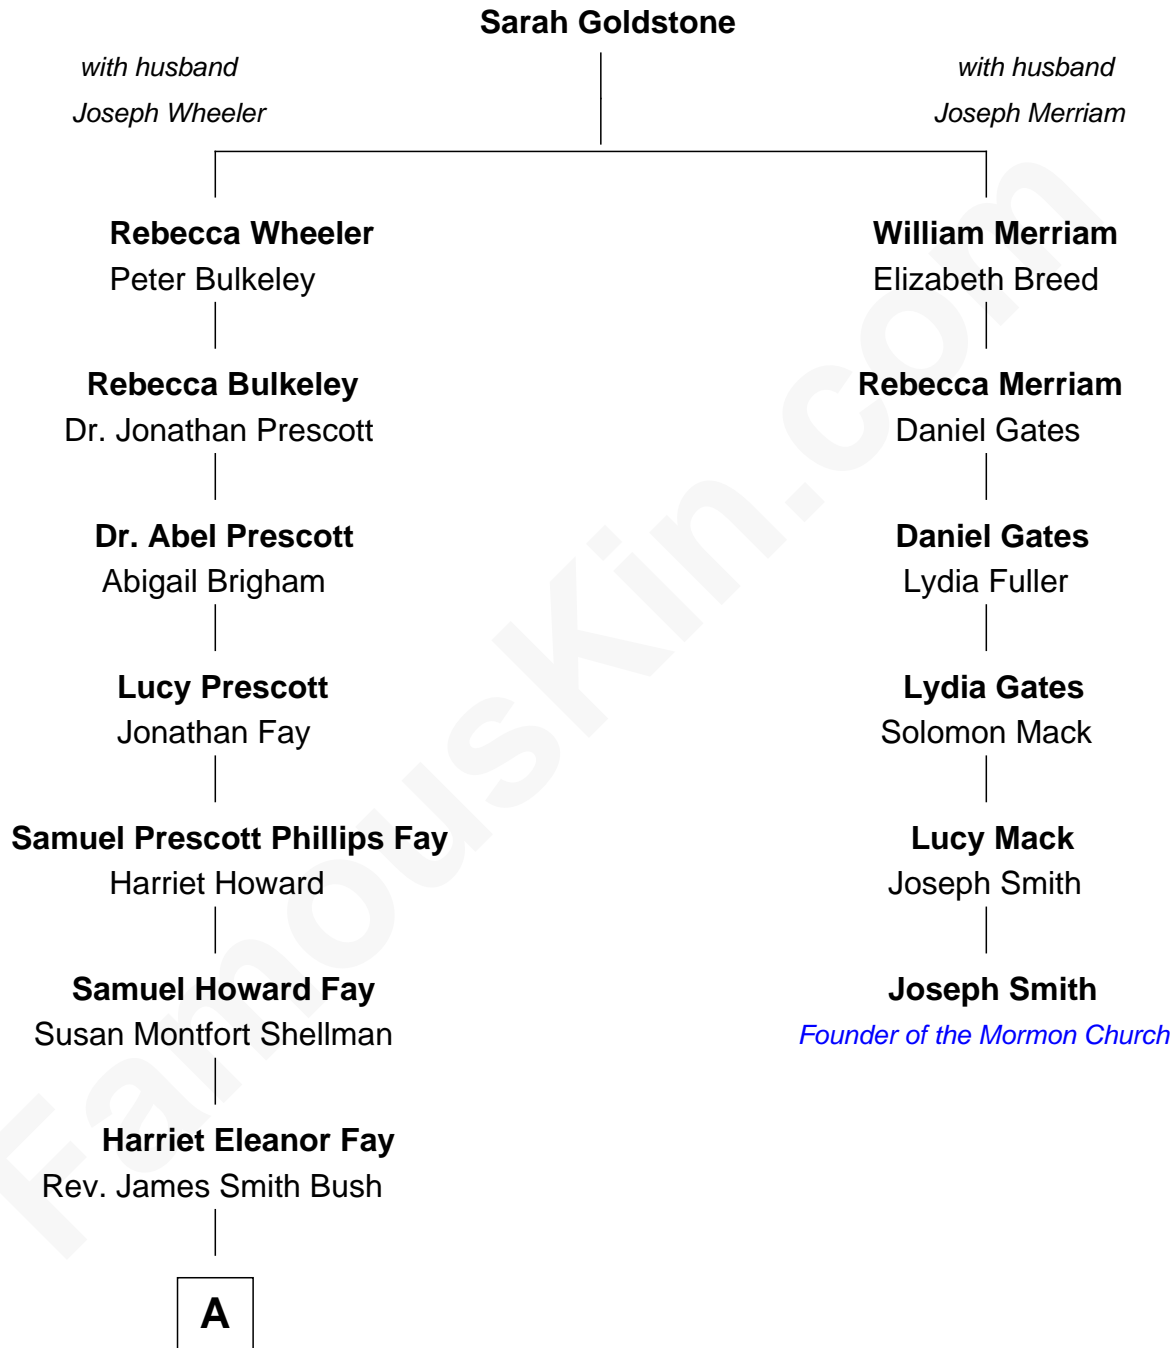

FamousKin.com
Relationship Chart of
George H. W. Bush
41st U.S. President

5th cousin 4 times removed of
Joseph Smith
Founder of the Mormon Church

A

—
Samuel Prescott Bush

Flora Sheldon

—
Prescott Sheldon Bush

Dorothy Wear Walker

—
George H. W. Bush

41st U.S. President

FamousKin.com