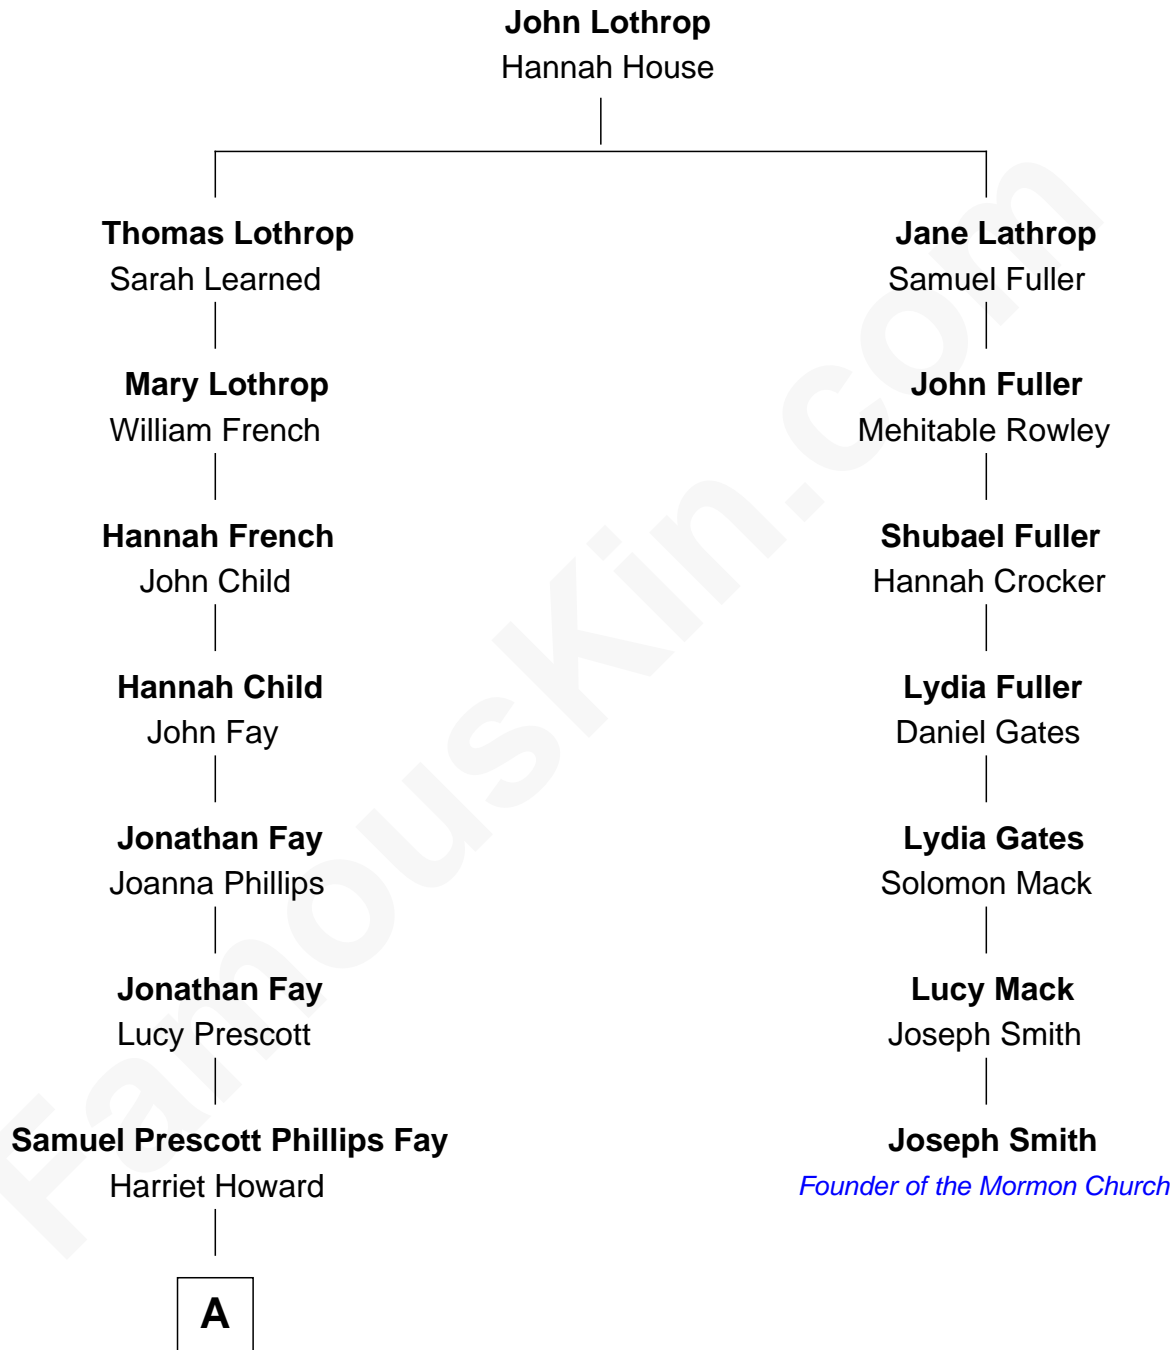

FamousKin.com Relationship Chart of

George H. W. Bush

41st U.S. President

6th cousin 5 times removed of

Joseph Smith

Founder of the Mormon Church

A

—
Samuel Howard Fay
Susan Montfort Shellman

—
Harriet Eleanor Fay
Rev. James Smith Bush

—
Samuel Prescott Bush
Flora Sheldon

—
Prescott Sheldon Bush
Dorothy Wear Walker

—
George H. W. Bush
41st U.S. President

FamousKin.com