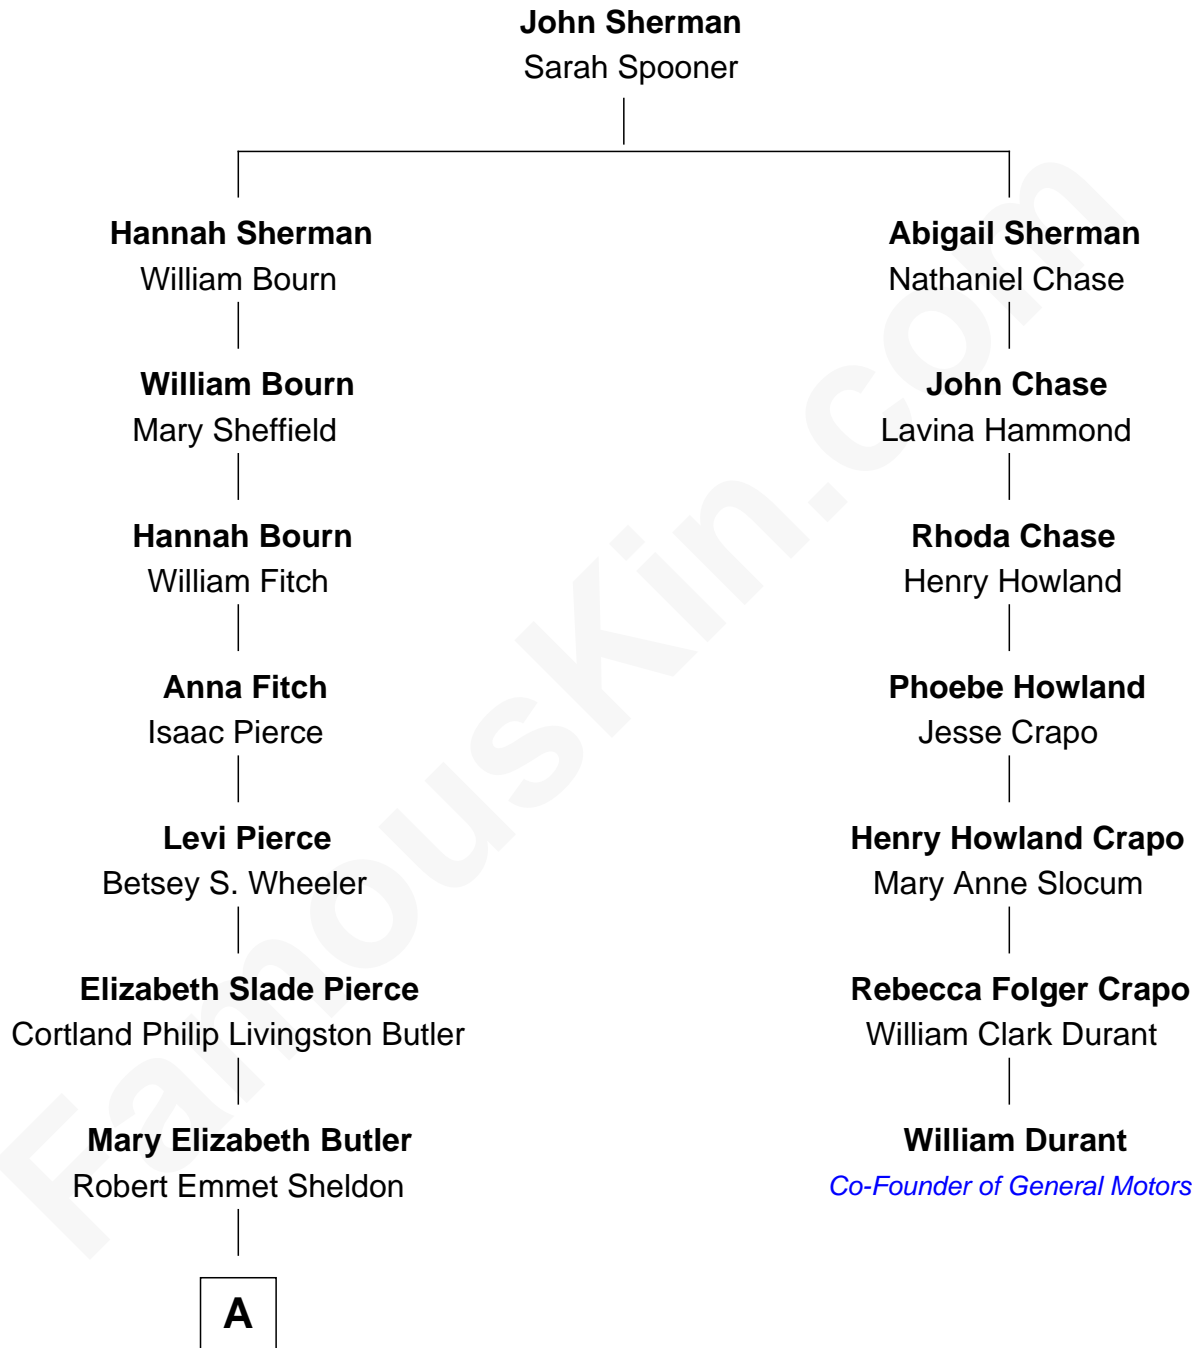

FamousKin.com
Relationship Chart of
George H. W. Bush
41st U.S. President

6th cousin 3 times removed of

William Durant

Co-Founder of General Motors and Founder of Frigidaire

A

—
Flora Sheldon
Samuel Prescott Bush

—
Prescott Sheldon Bush
Dorothy Wear Walker

—
George H. W. Bush
41st U.S. President

FamousKin.com