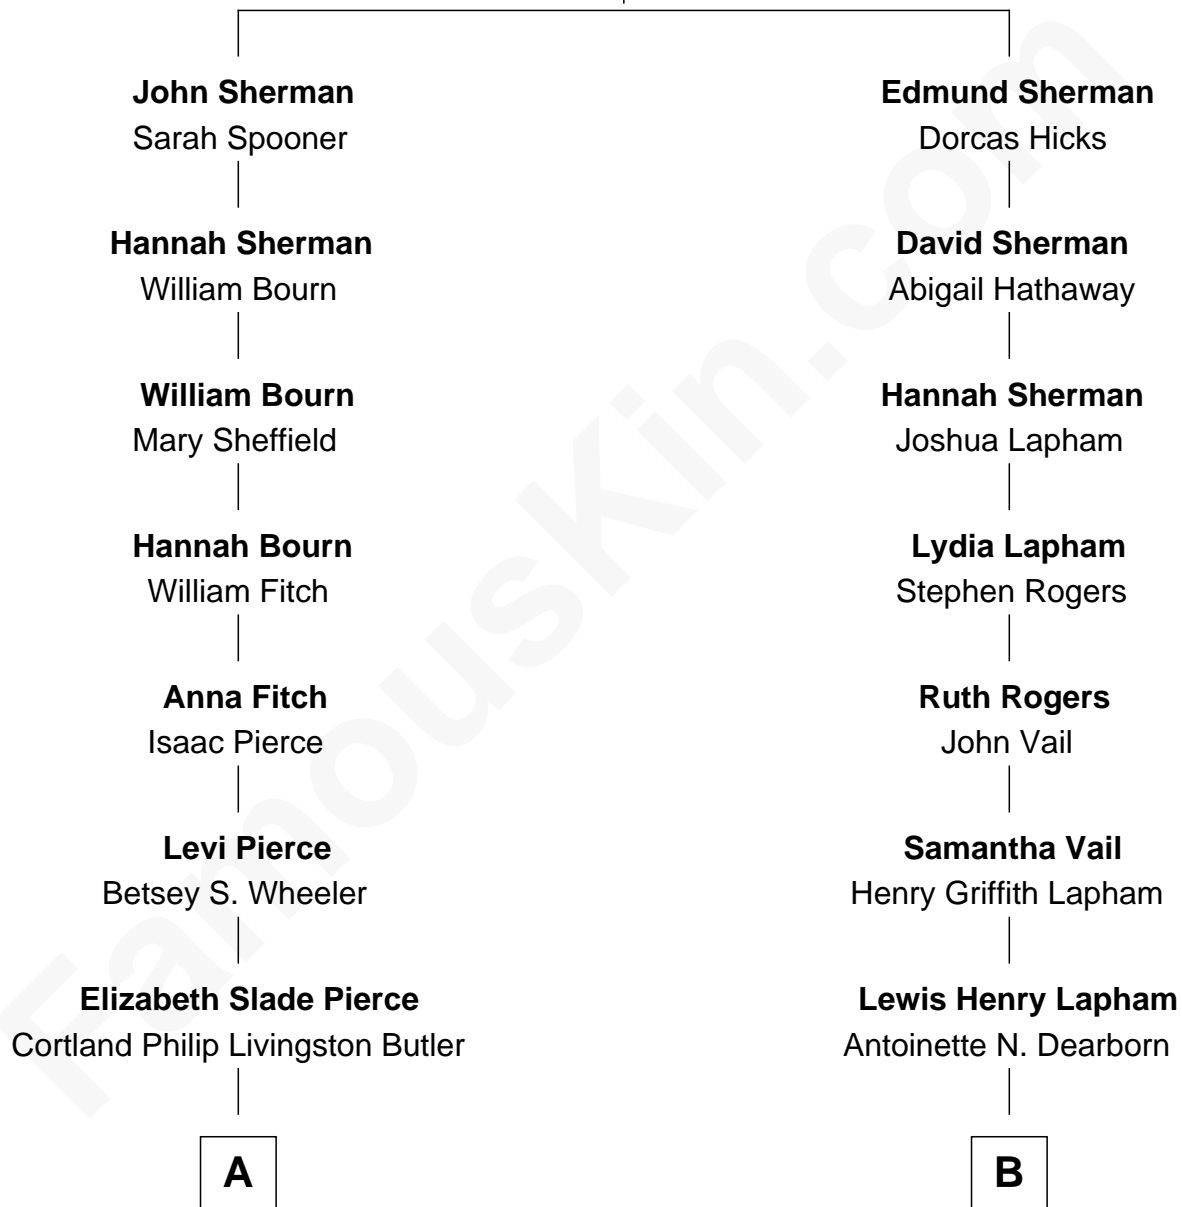

# FamousKin.com Relationship Chart of

**George H. W. Bush**

*41st U.S. President*

8th cousin 2 times removed of

**Christopher Lloyd**

*Movie Actor*

**Philip Sherman**

Sarah Odding

**A**

**Mary Elizabeth Butler**  
Robert Emmet Sheldon

**Flora Sheldon**  
Samuel Prescott Bush

**Prescott Sheldon Bush**  
Dorothy Wear Walker

**George H. W. Bush**  
*41st U.S. President*

**B**

**Ruth Lapham**  
Samuel R. Lloyd