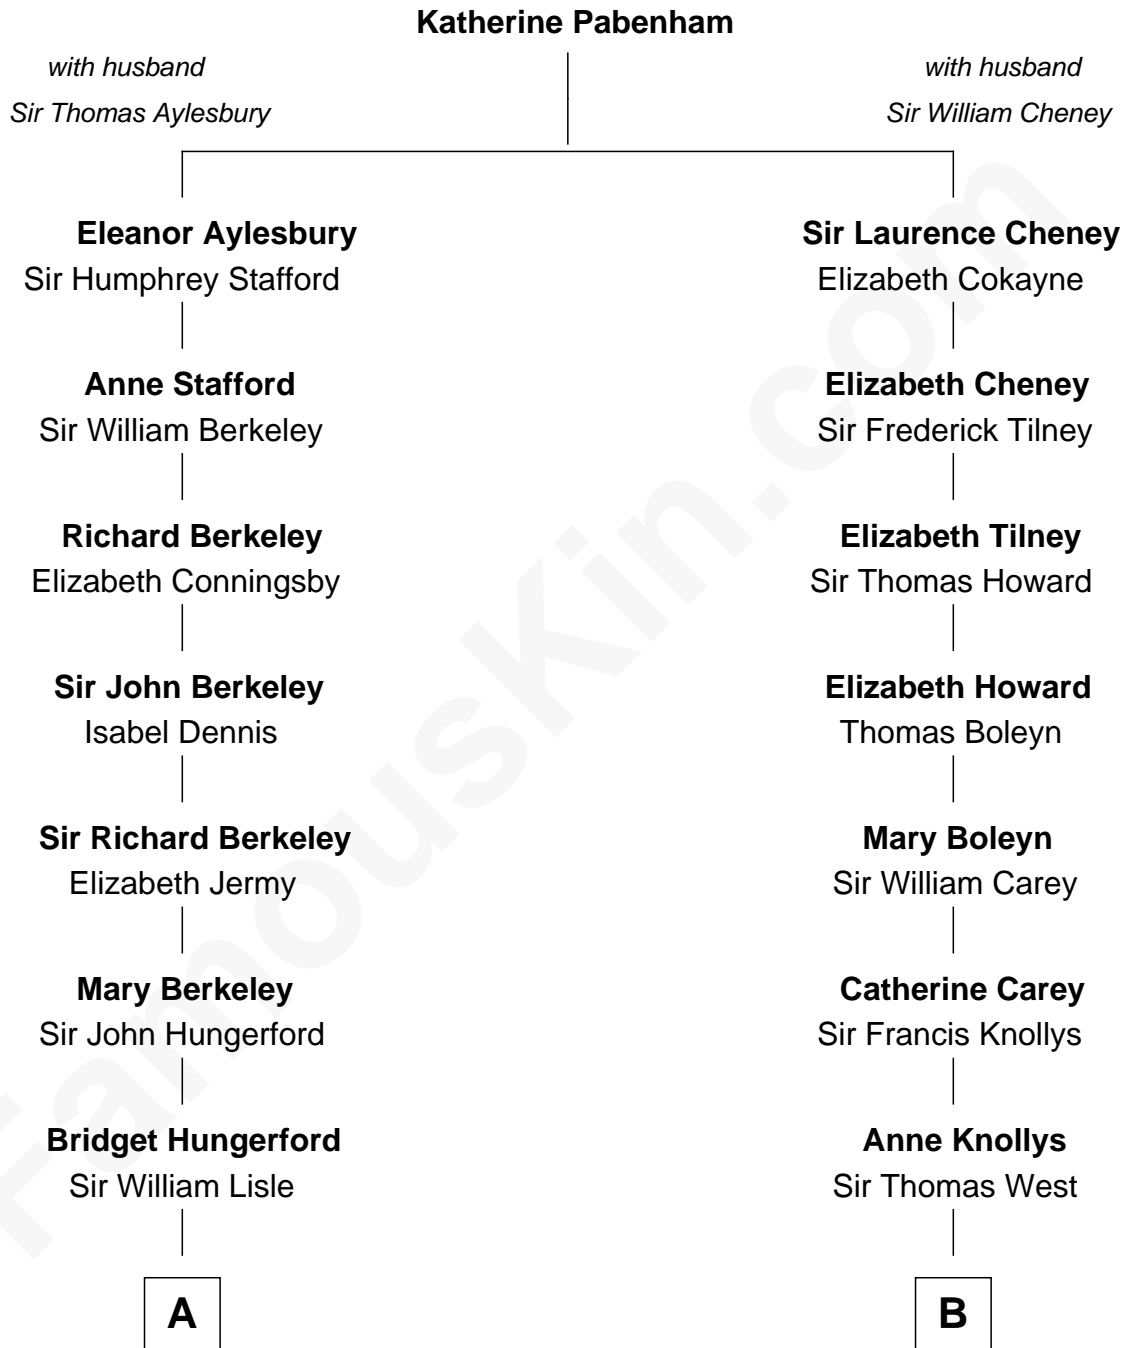

FamousKin.com
Relationship Chart of
George H. W. Bush
41st U.S. President

17th cousin 1 time removed of

Liz Claiborne

Fashion Designer and Founder of Liz Claiborne Inc.

C

—
Prescott Sheldon Bush

Dorothy Wear Walker

—
George H. W. Bush

41st U.S. President

FamousKin.com