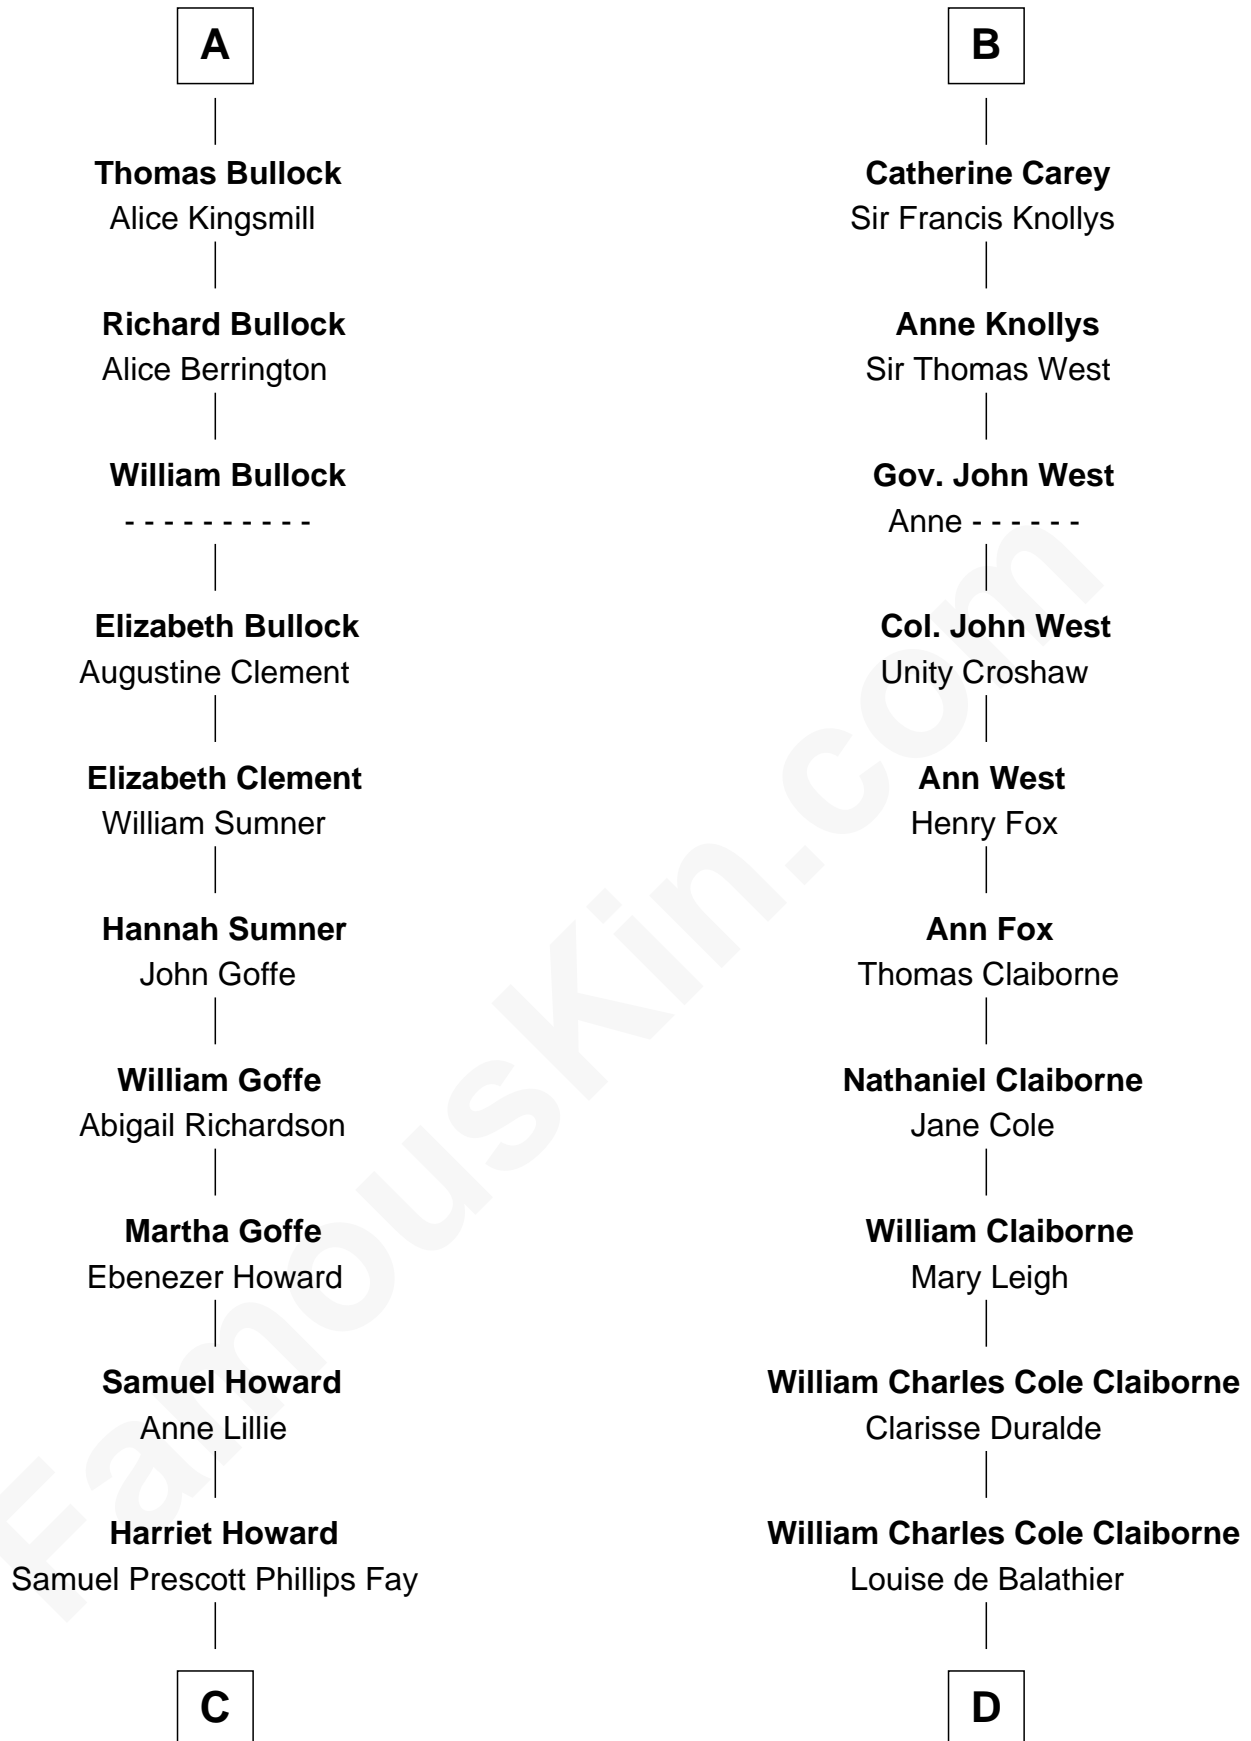

FamousKin.com
Relationship Chart of
George H. W. Bush
41st U.S. President

19th cousin 2 times removed of

Liz Claiborne

Fashion Designer and Founder of Liz Claiborne Inc.

Hugh le Despencer
 Eleanor de Clare

Isabel le Despencer
 Richard Fitzalan

Sir Edmund Fitzalan
 Sibyl de Montagu

Philippe Fitzalan
 Sir Richard Sergeaux

Alice Sergeaux
 Sir Richard de Vere

Sir John de Vere
 Elizabeth Howard

Joan de Vere
 Sir William Norreys

Margaret Norreys
 Gilbert Bullock

A

Elizabeth le Despencer
 Maurice de Berkeley

Thomas de Berkeley
 Margaret de Lisle

Elizabeth de Berkeley
 Richard de Beauchamp

Eleanor Beauchamp
 Edmund Beaufort

Eleanor Beaufort
 Sir Robert Spencer

Margaret Spencer
 Sir Thomas Carey

Sir William Carey
 Mary Boleyn

B

C

Samuel Howard Fay
Susan Montfort Shellman

Harriet Eleanor Fay
Rev. James Smith Bush

Samuel Prescott Bush
Flora Sheldon

Prescott Sheldon Bush
Dorothy Wear Walker