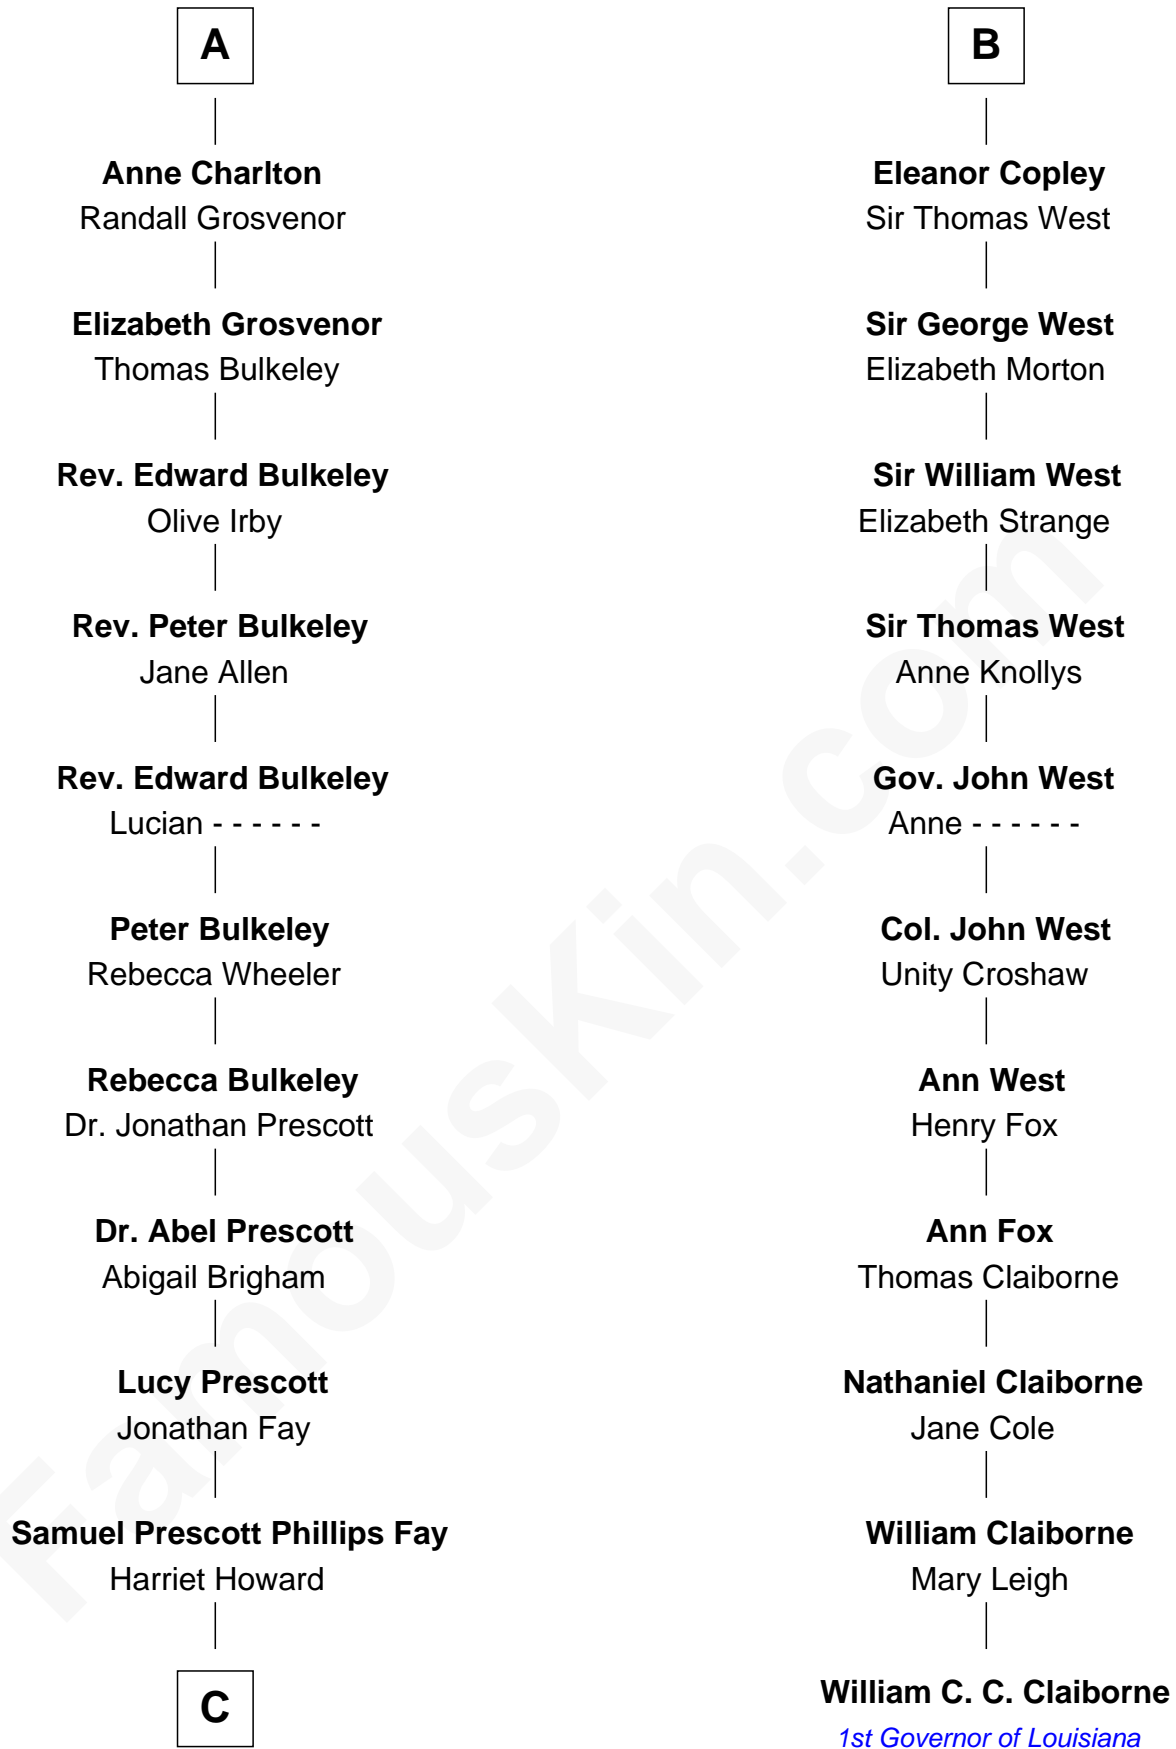

FamousKin.com
Relationship Chart of
George H. W. Bush
41st U.S. President

17th cousin 4 times removed of
William C. C. Claiborne
1st Governor of Louisiana

C

—
Samuel Howard Fay
Susan Montfort Shellman

—
Harriet Eleanor Fay
Rev. James Smith Bush

—
Samuel Prescott Bush
Flora Sheldon

—
Prescott Sheldon Bush
Dorothy Wear Walker

—
George H. W. Bush
41st U.S. President

FamousKin.com