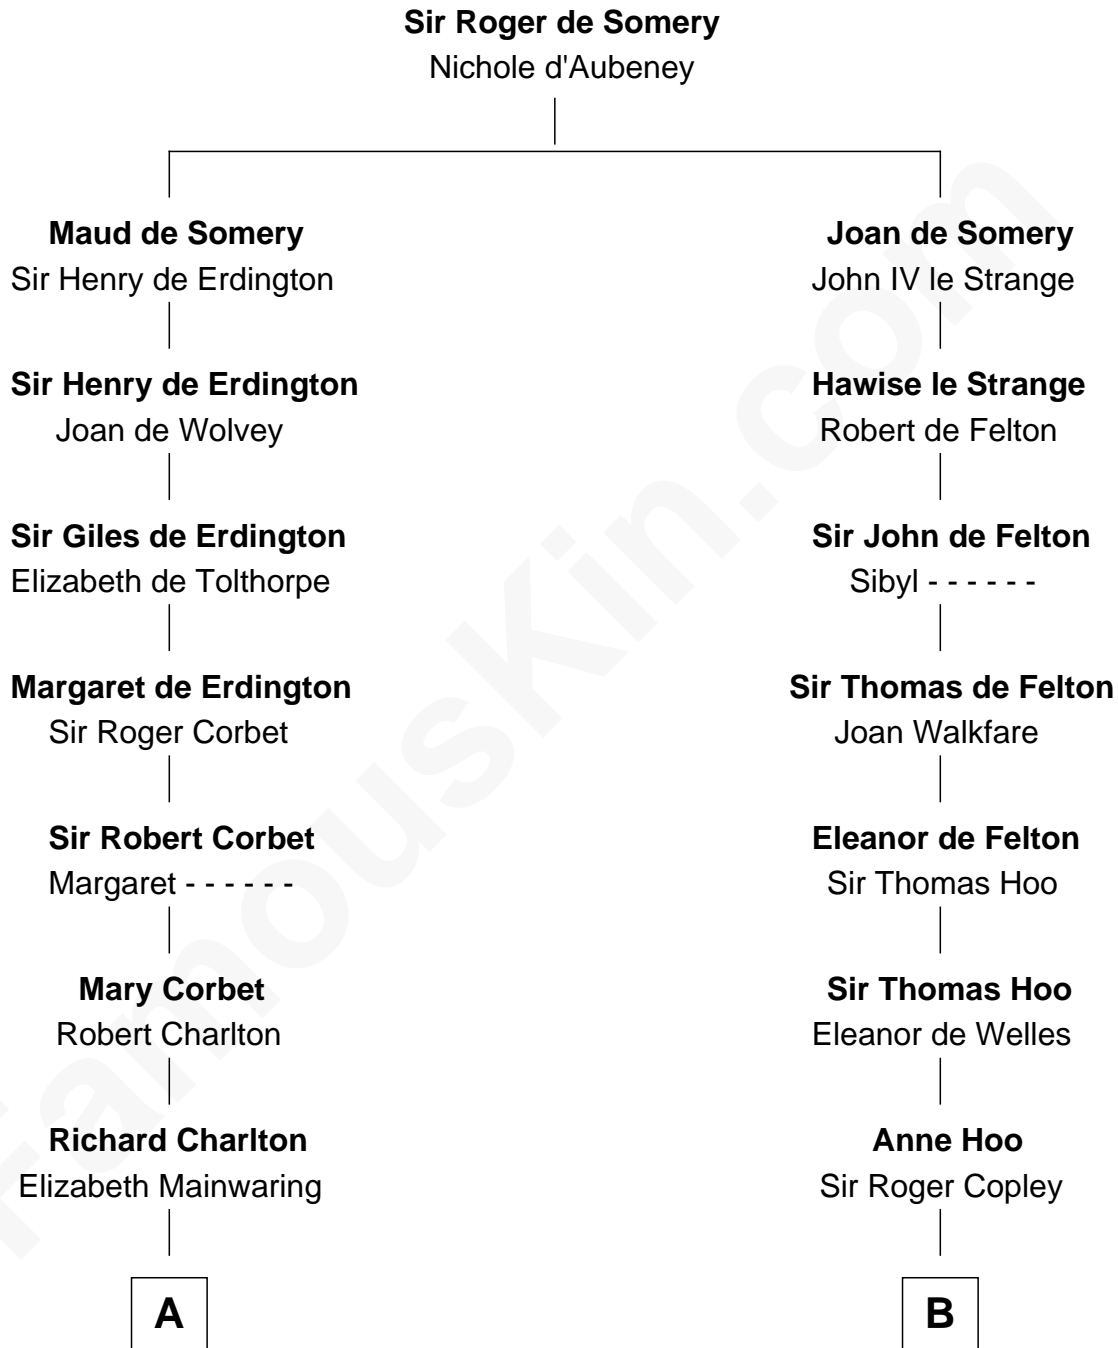

FamousKin.com
Relationship Chart of
George H. W. Bush
41st U.S. President

17th cousin 4 times removed of
William C. C. Claiborne
1st Governor of Louisiana

C

—
Samuel Howard Fay
Susan Montfort Shellman

—
Harriet Eleanor Fay
Rev. James Smith Bush

—
Samuel Prescott Bush
Flora Sheldon

—
Prescott Sheldon Bush
Dorothy Wear Walker

—
George H. W. Bush
41st U.S. President

FamousKin.com