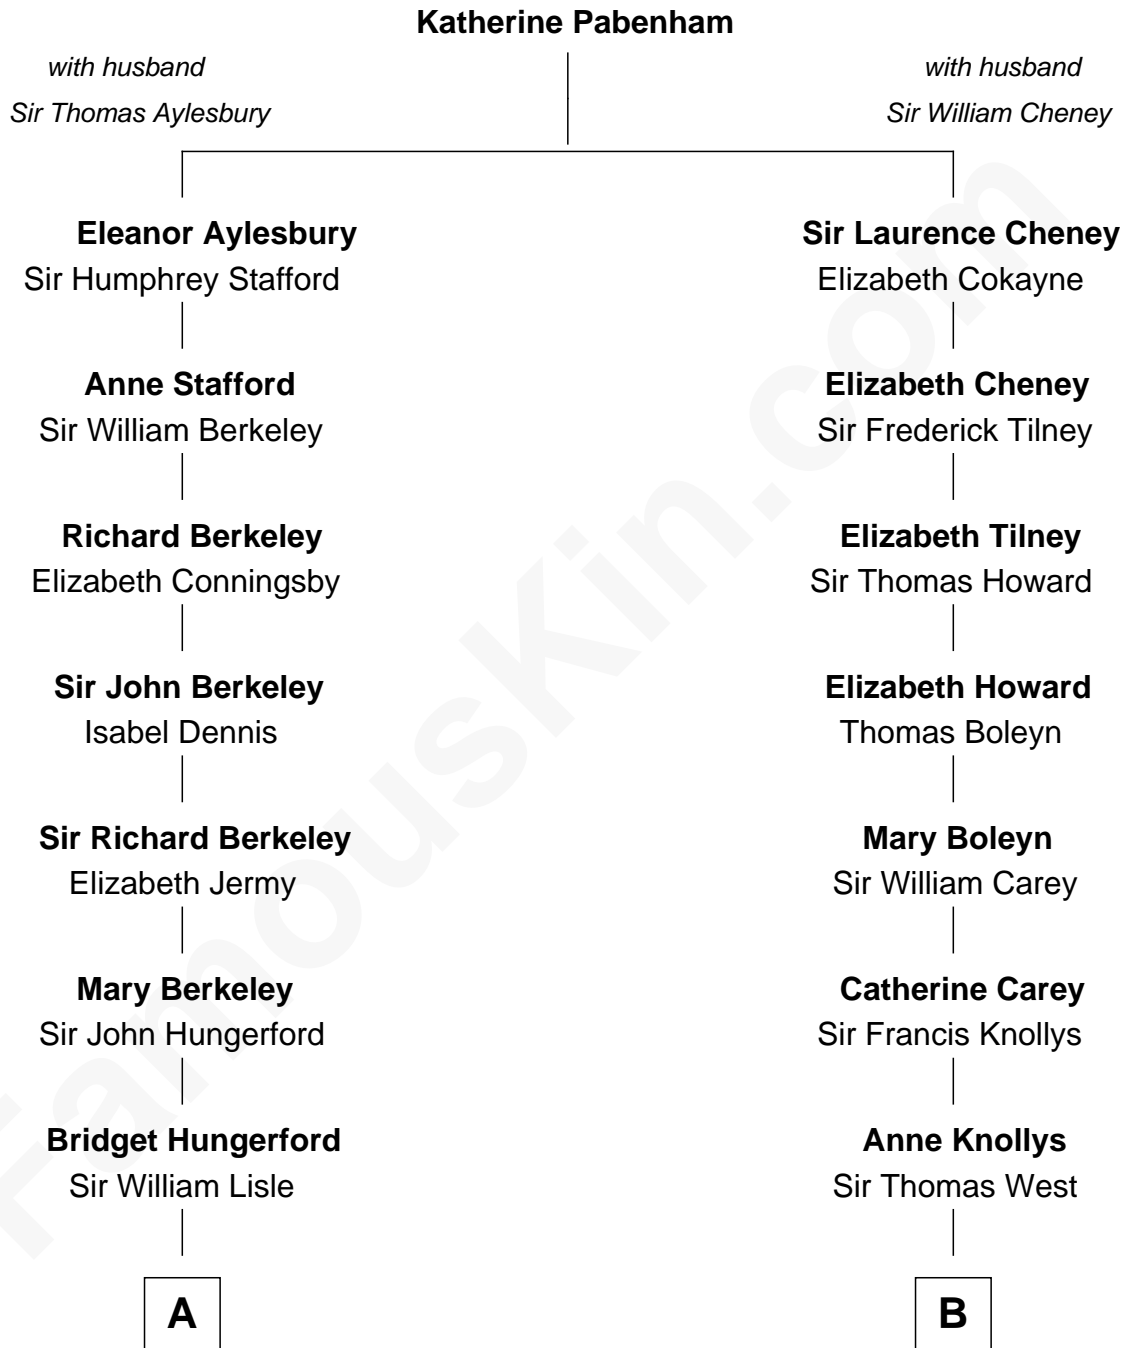

**FamousKin.com**  
**Relationship Chart of**  
**George H. W. Bush**  
*41st U.S. President*

**13th cousin 5 times removed of**  
**William C. C. Claiborne**  
*1st Governor of Louisiana*

**C**

—  
**Prescott Sheldon Bush**

Dorothy Wear Walker

—  
**George H. W. Bush**

*41st U.S. President*

FamousKin.com