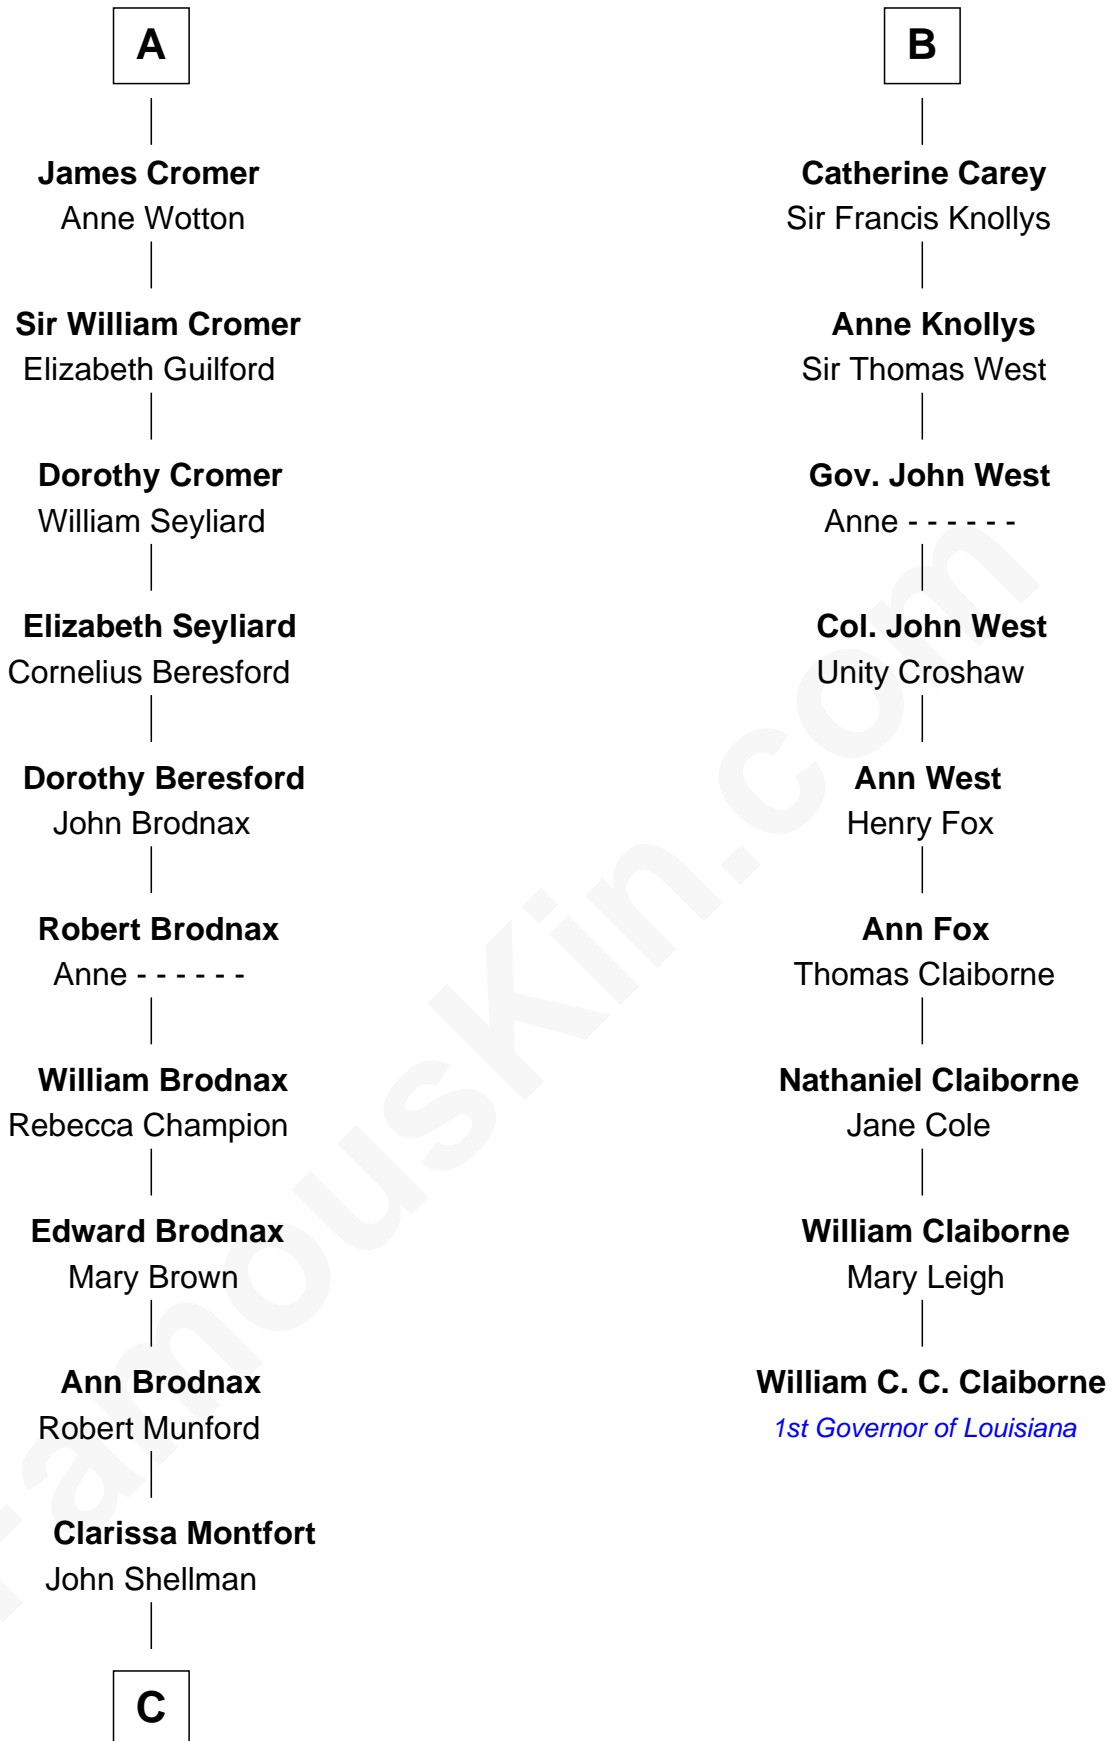

**FamousKin.com**  
**Relationship Chart of**  
**George H. W. Bush**  
*41st U.S. President*

15th cousin 6 times removed of  
**William C. C. Claiborne**  
*1st Governor of Louisiana*

**C**

—  
**Susan Montfort Shellman**

Samuel Howard Fay

—  
**Harriet Eleanor Fay**

Rev. James Smith Bush

—  
**Samuel Prescott Bush**

Flora Sheldon

—  
**Prescott Sheldon Bush**

Dorothy Wear Walker

—  
**George H. W. Bush**

*41st U.S. President*

FamousKin.com