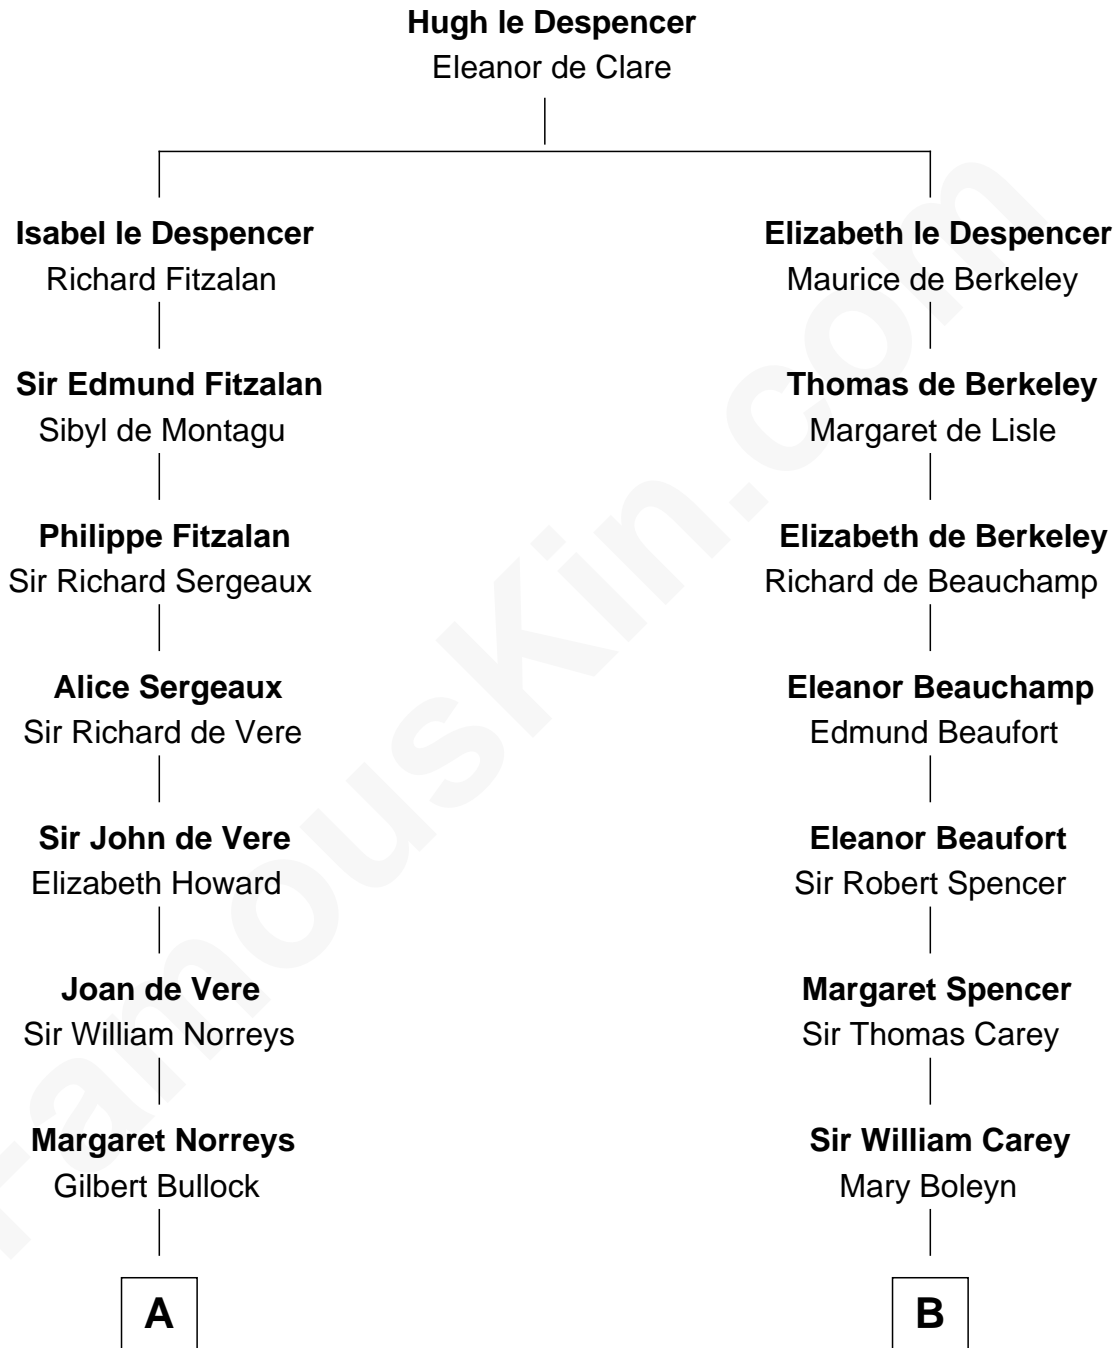

FamousKin.com
Relationship Chart of
George H. W. Bush
41st U.S. President

15th cousin 6 times removed of
William C. C. Claiborne
1st Governor of Louisiana

C

—
Samuel Howard Fay
Susan Montfort Shellman

—
Harriet Eleanor Fay
Rev. James Smith Bush

—
Samuel Prescott Bush
Flora Sheldon

—
Prescott Sheldon Bush
Dorothy Wear Walker

—
George H. W. Bush
41st U.S. President

FamousKin.com