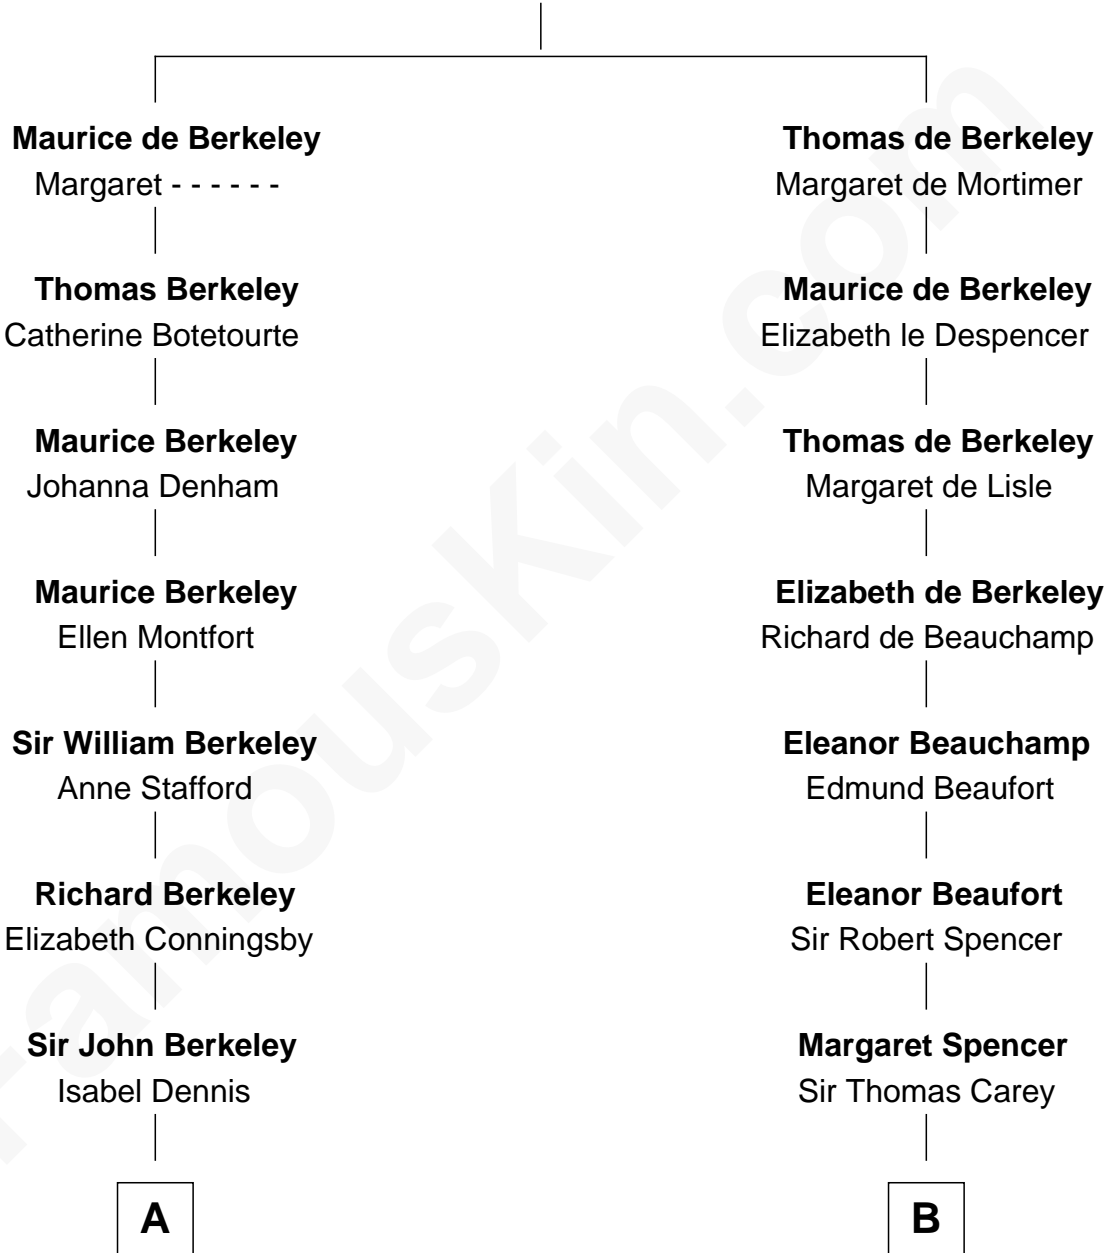

FamousKin.com
Relationship Chart of
George H. W. Bush
41st U.S. President

16th cousin 5 times removed of
William C. C. Claiborne
1st Governor of Louisiana

Sir Maurice de Berkeley
 Eve la Zouche

C

—
Samuel Howard Fay
Susan Montfort Shellman

—
Harriet Eleanor Fay
Rev. James Smith Bush

—
Samuel Prescott Bush
Flora Sheldon

—
Prescott Sheldon Bush
Dorothy Wear Walker

—
George H. W. Bush
41st U.S. President