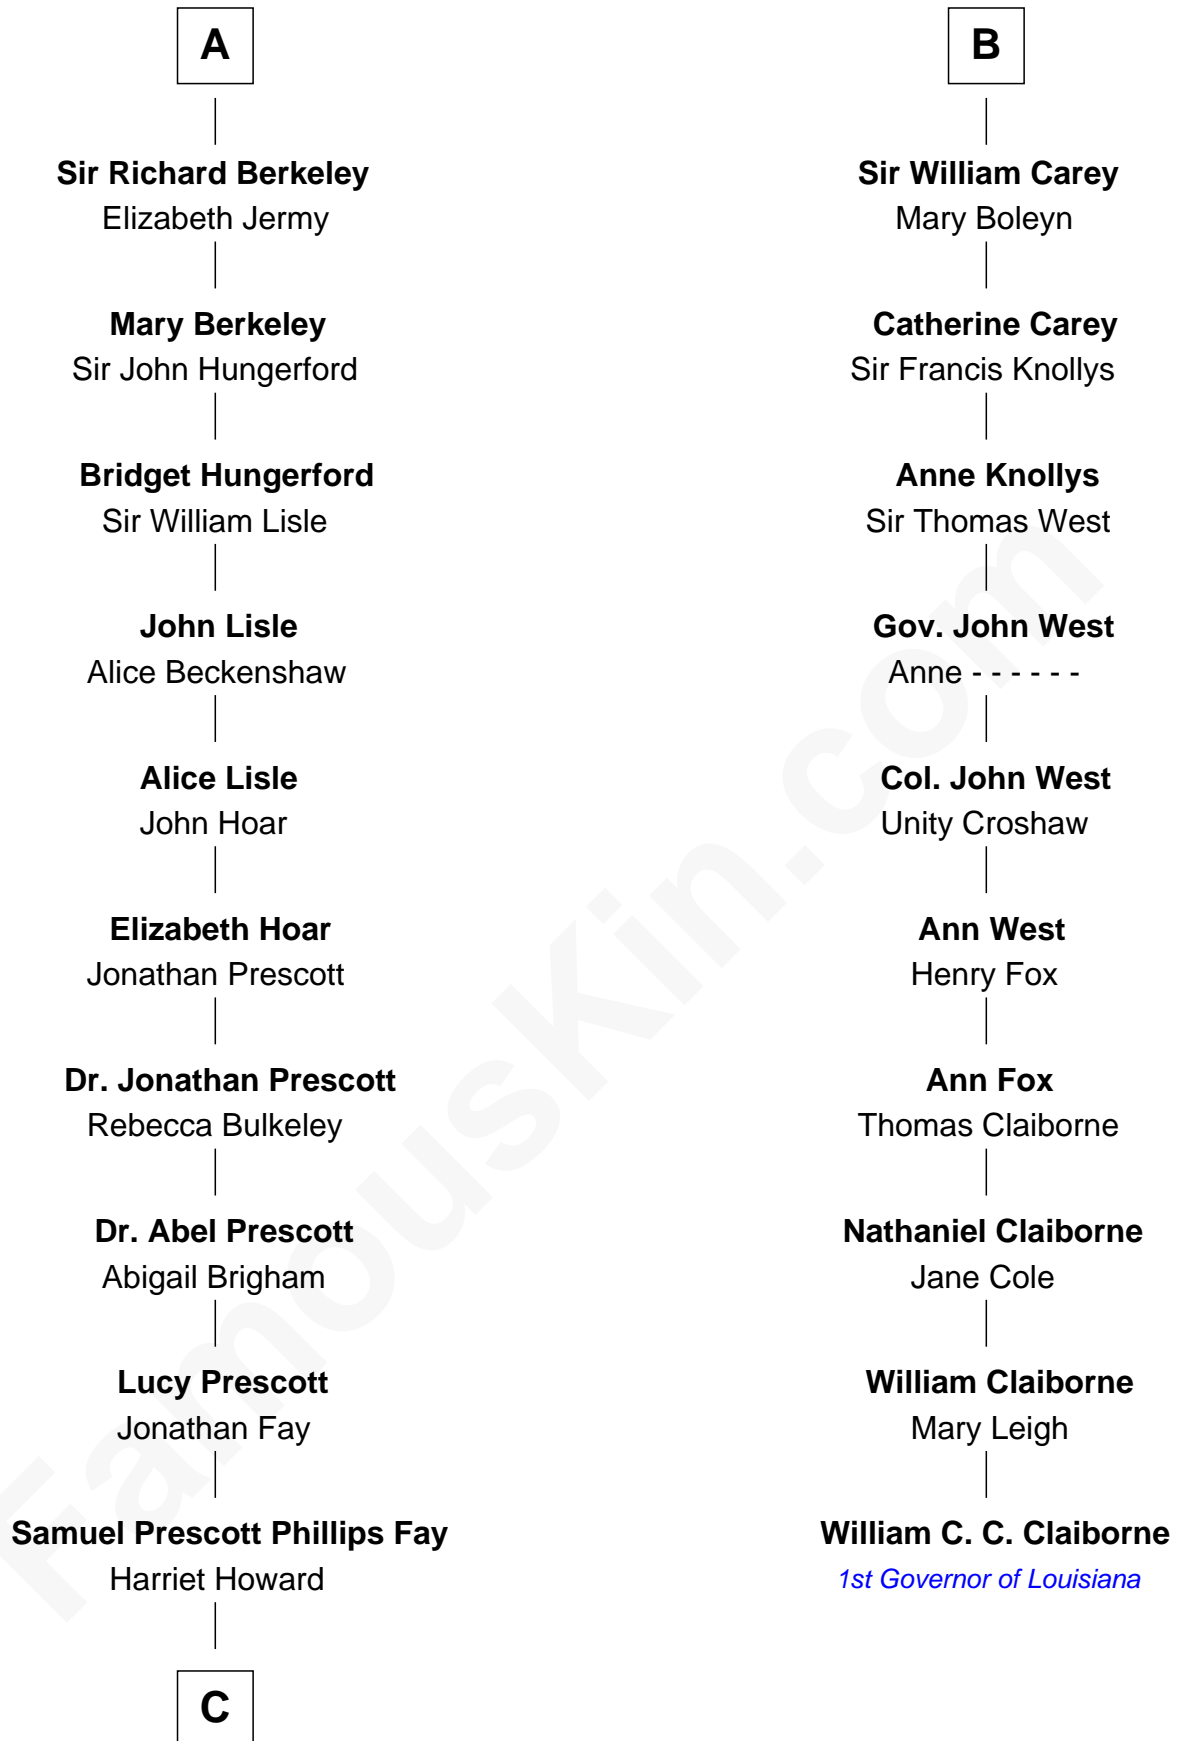

FamousKin.com
Relationship Chart of
George H. W. Bush
41st U.S. President

16th cousin 5 times removed of
William C. C. Claiborne
1st Governor of Louisiana

Sir Maurice de Berkeley
 Eve la Zouche

C

—
Samuel Howard Fay
Susan Montfort Shellman

—
Harriet Eleanor Fay
Rev. James Smith Bush

—
Samuel Prescott Bush
Flora Sheldon

—
Prescott Sheldon Bush
Dorothy Wear Walker

—
George H. W. Bush
41st U.S. President