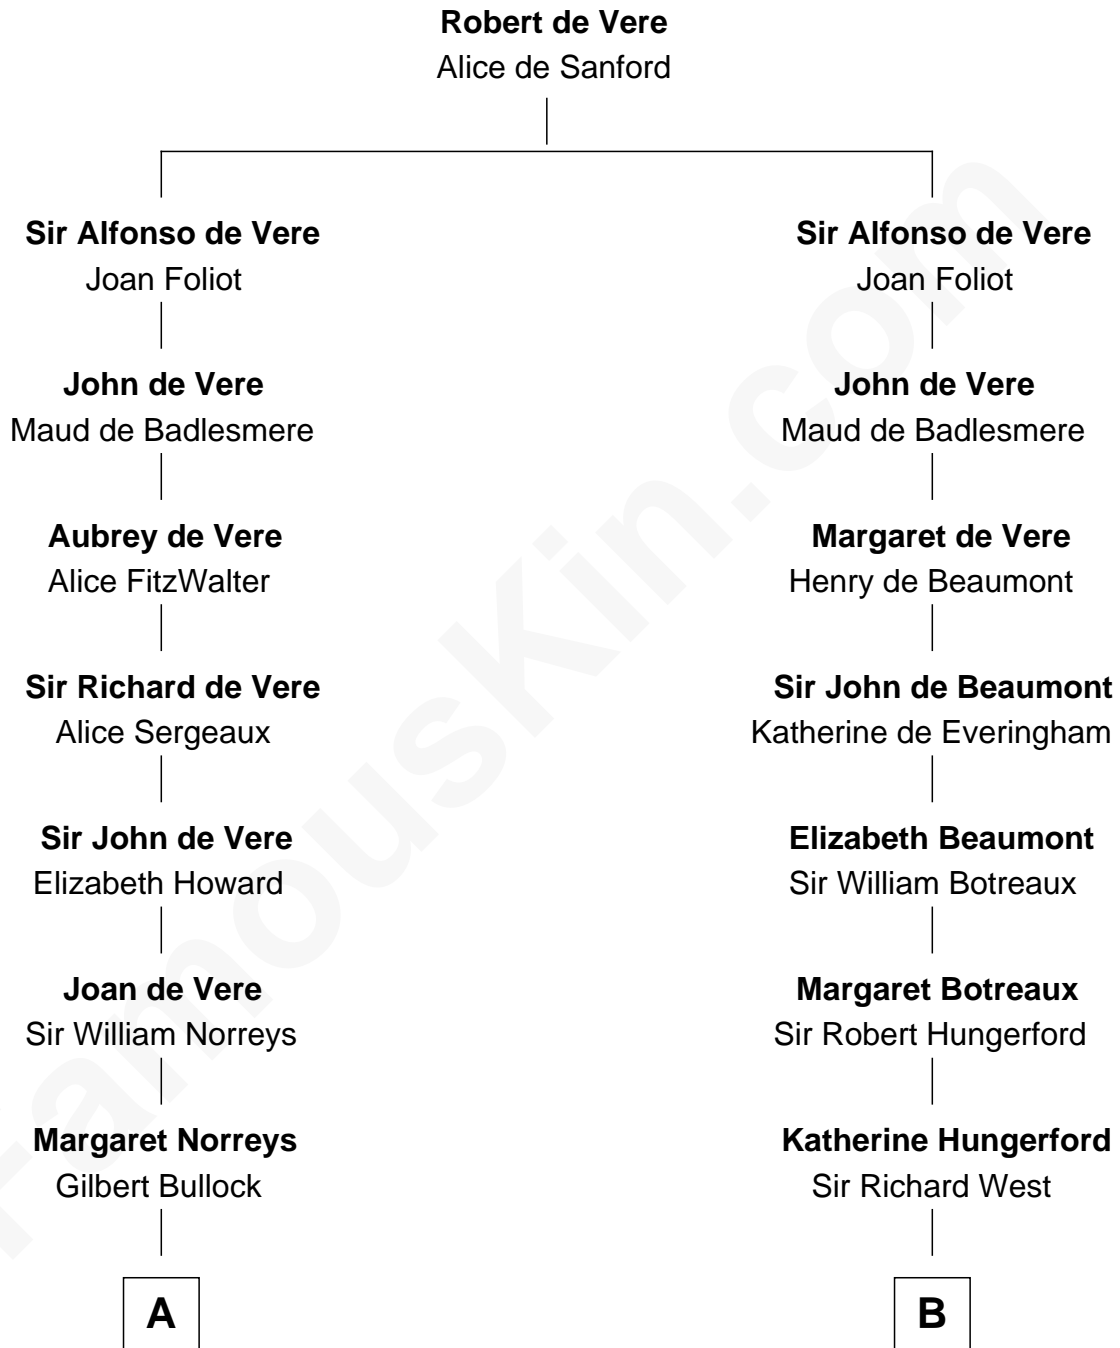

FamousKin.com
Relationship Chart of
George H. W. Bush
41st U.S. President

17th cousin 4 times removed of
William C. C. Claiborne
1st Governor of Louisiana

C

—
Samuel Howard Fay
Susan Montfort Shellman

—
Harriet Eleanor Fay
Rev. James Smith Bush

—
Samuel Prescott Bush
Flora Sheldon

—
Prescott Sheldon Bush
Dorothy Wear Walker

—
George H. W. Bush
41st U.S. President