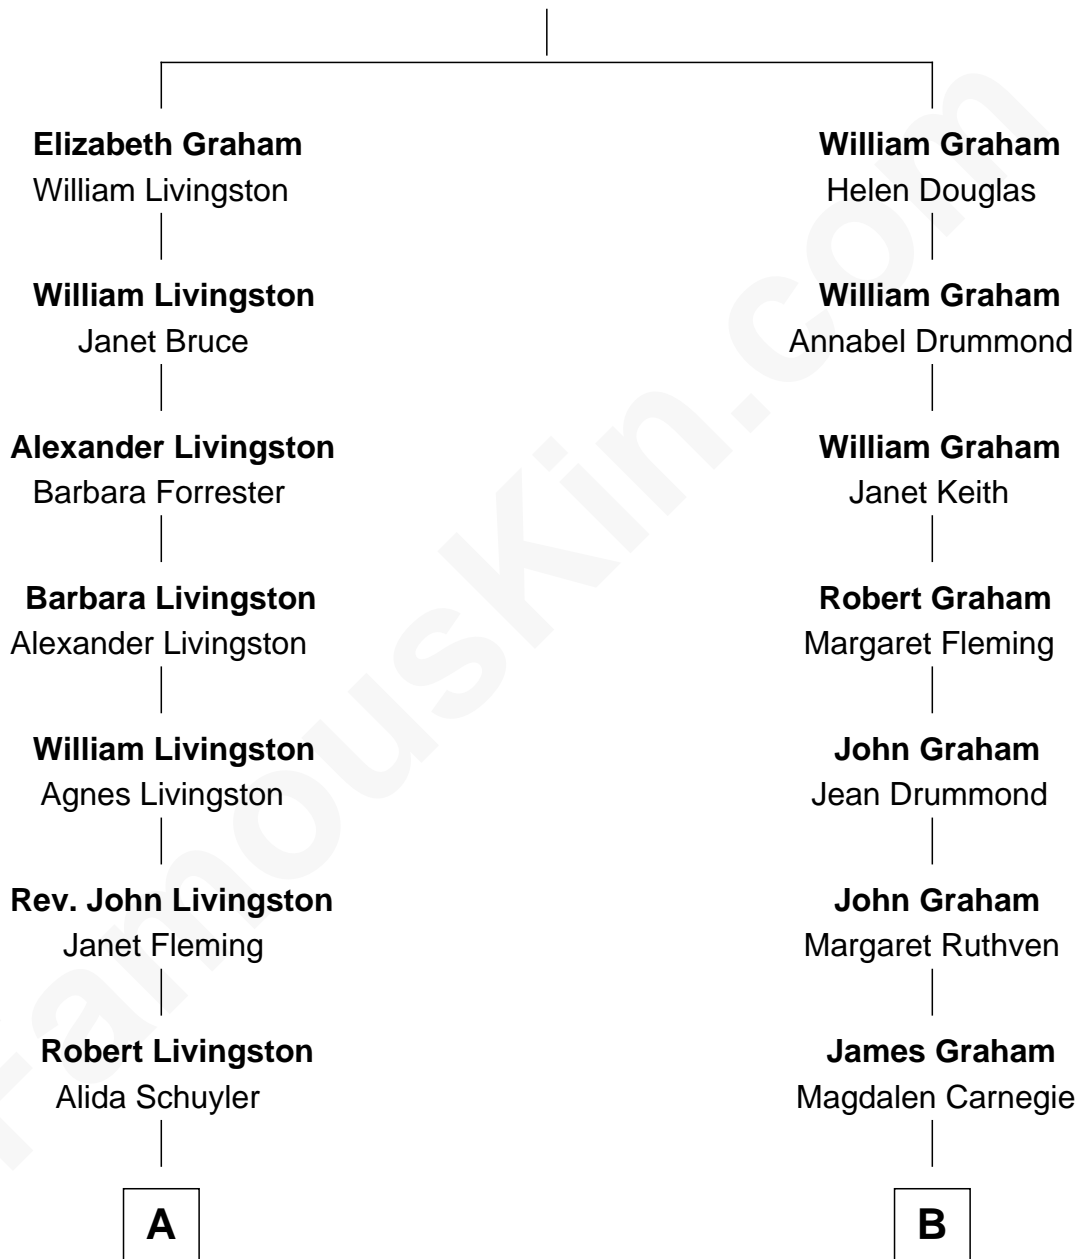

FamousKin.com
Relationship Chart of
George H. W. Bush
41st U.S. President

15th cousin 2 times removed of
Howard Dean
79th Governor of Vermont

Patrick Graham
 Christian Erskine

Howard Dean photo by [John Hoke](#) (CC BY-SA 2.0)