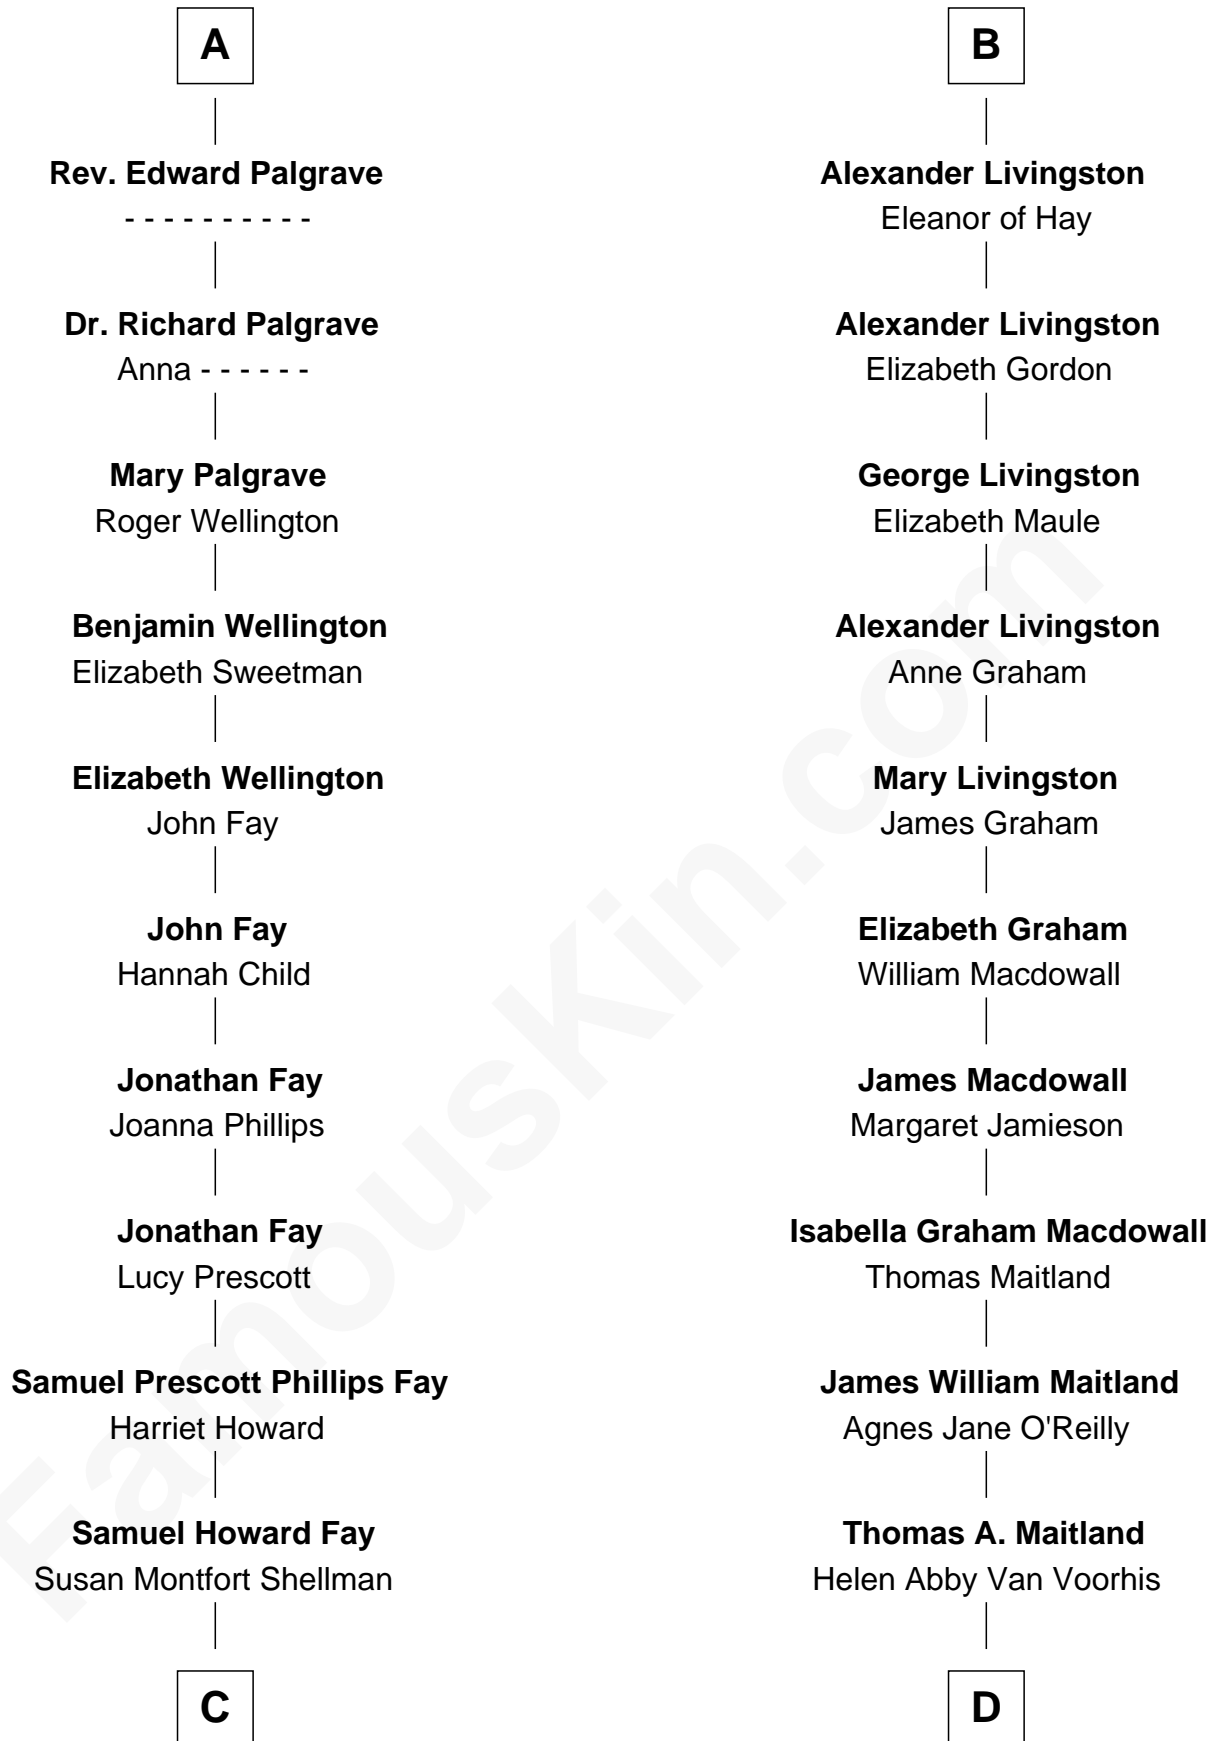

FamousKin.com
Relationship Chart of
George H. W. Bush
41st U.S. President

19th cousin 1 time removed of
Howard Dean
79th Governor of Vermont

C

Harriet Eleanor Fay
Rev. James Smith Bush

Samuel Prescott Bush
Flora Sheldon

Prescott Sheldon Bush
Dorothy Wear Walker

George H. W. Bush
41st U.S. President

D

James William Maitland
Sylvia Wigglesworth

Andrea Belden Maitland
Howard Brush Dean

Howard Dean
79th Governor of Vermont