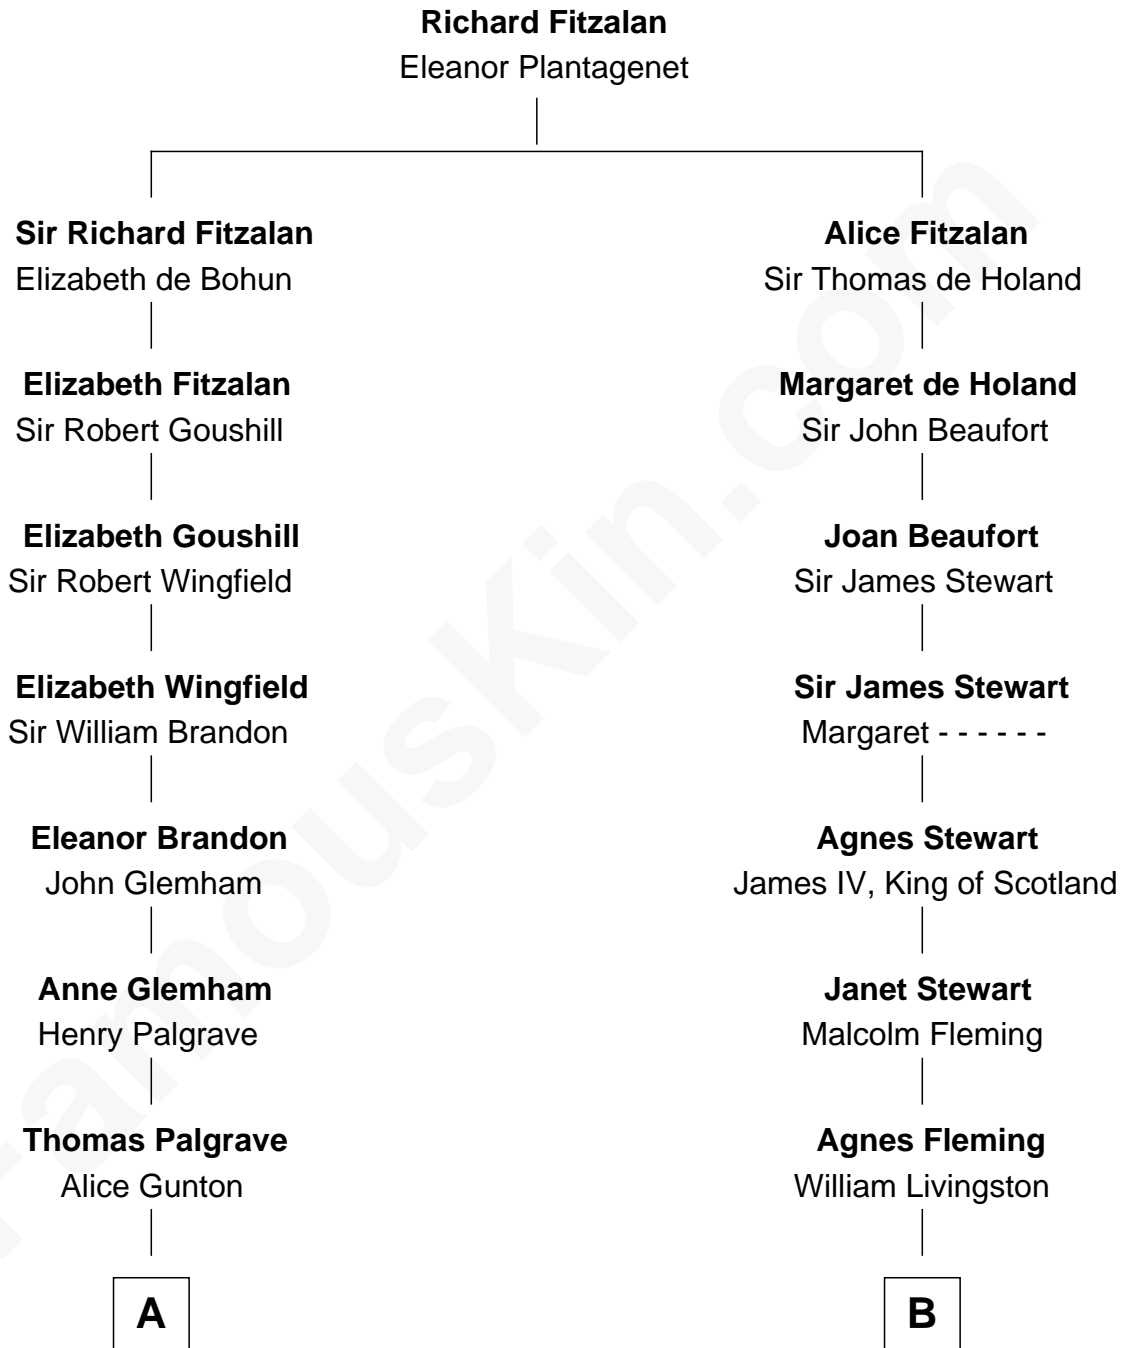

FamousKin.com
Relationship Chart of
George H. W. Bush
41st U.S. President

19th cousin 1 time removed of
Howard Dean
79th Governor of Vermont

C

Harriet Eleanor Fay
Rev. James Smith Bush

Samuel Prescott Bush
Flora Sheldon

Prescott Sheldon Bush
Dorothy Wear Walker

George H. W. Bush
41st U.S. President

D

James William Maitland
Sylvia Wigglesworth

Andrea Belden Maitland
Howard Brush Dean

Howard Dean
79th Governor of Vermont