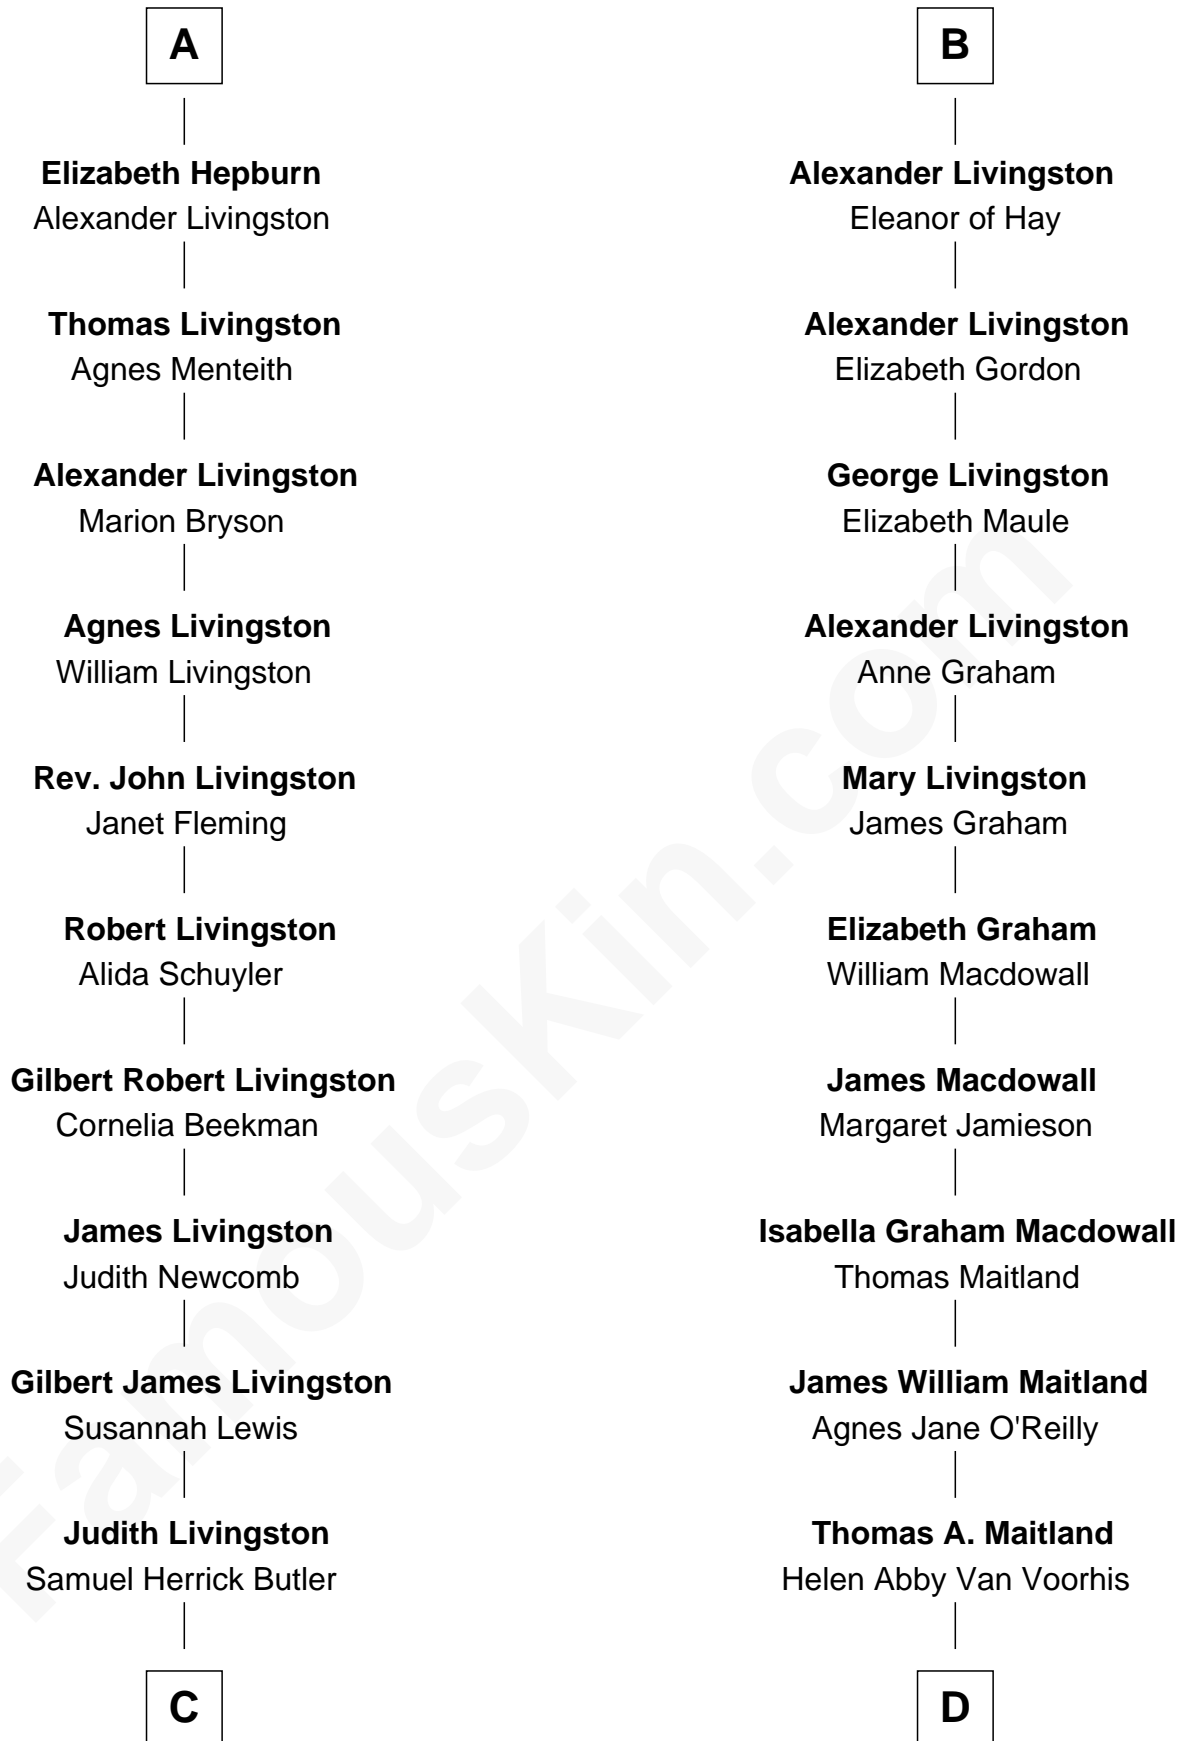

FamousKin.com
Relationship Chart of
George H. W. Bush
41st U.S. President

19th cousin 2 times removed of
Howard Dean
79th Governor of Vermont

C

Cortland Philip Livingston Butler

Elizabeth Slade Pierce

Mary Elizabeth Butler

Robert Emmet Sheldon

Flora Sheldon

Samuel Prescott Bush

Prescott Sheldon Bush

Dorothy Wear Walker

George H. W. Bush

41st U.S. President

D