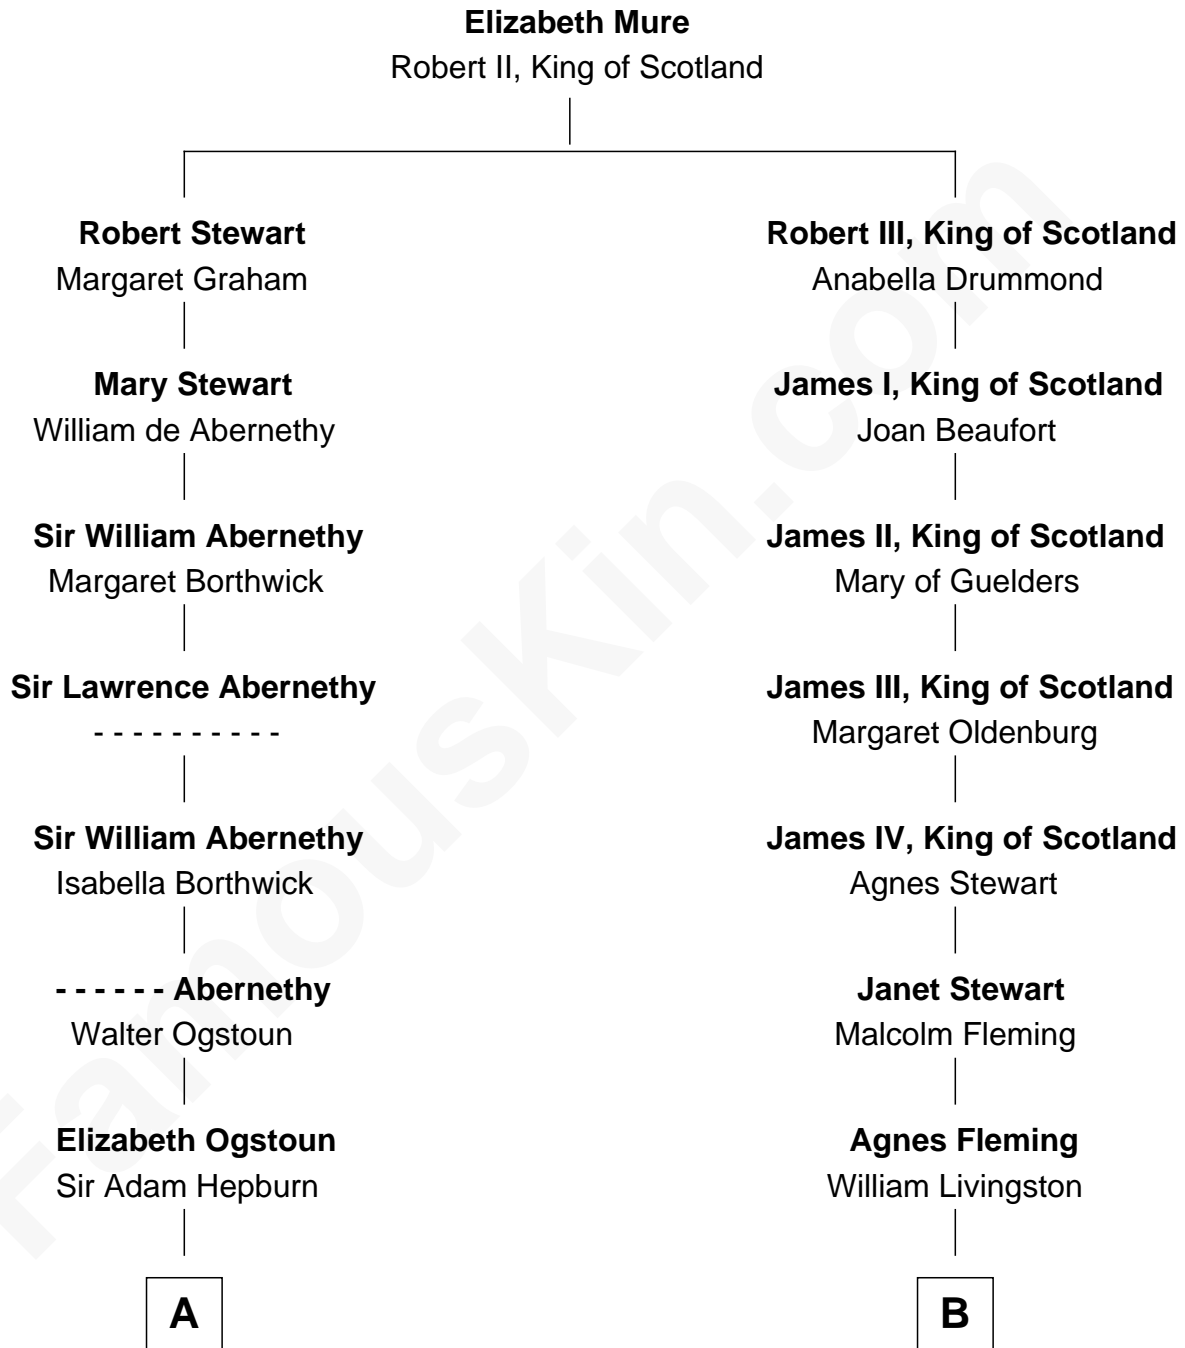

FamousKin.com
Relationship Chart of
George H. W. Bush
41st U.S. President

19th cousin 2 times removed of
Howard Dean
79th Governor of Vermont

C

Cortland Philip Livingston Butler

Elizabeth Slade Pierce

Mary Elizabeth Butler

Robert Emmet Sheldon

Flora Sheldon

Samuel Prescott Bush

Prescott Sheldon Bush

Dorothy Wear Walker

George H. W. Bush

41st U.S. President

D

James William Maitland

Sylvia Wigglesworth

Andrea Belden Maitland

Howard Brush Dean

Howard Dean

79th Governor of Vermont