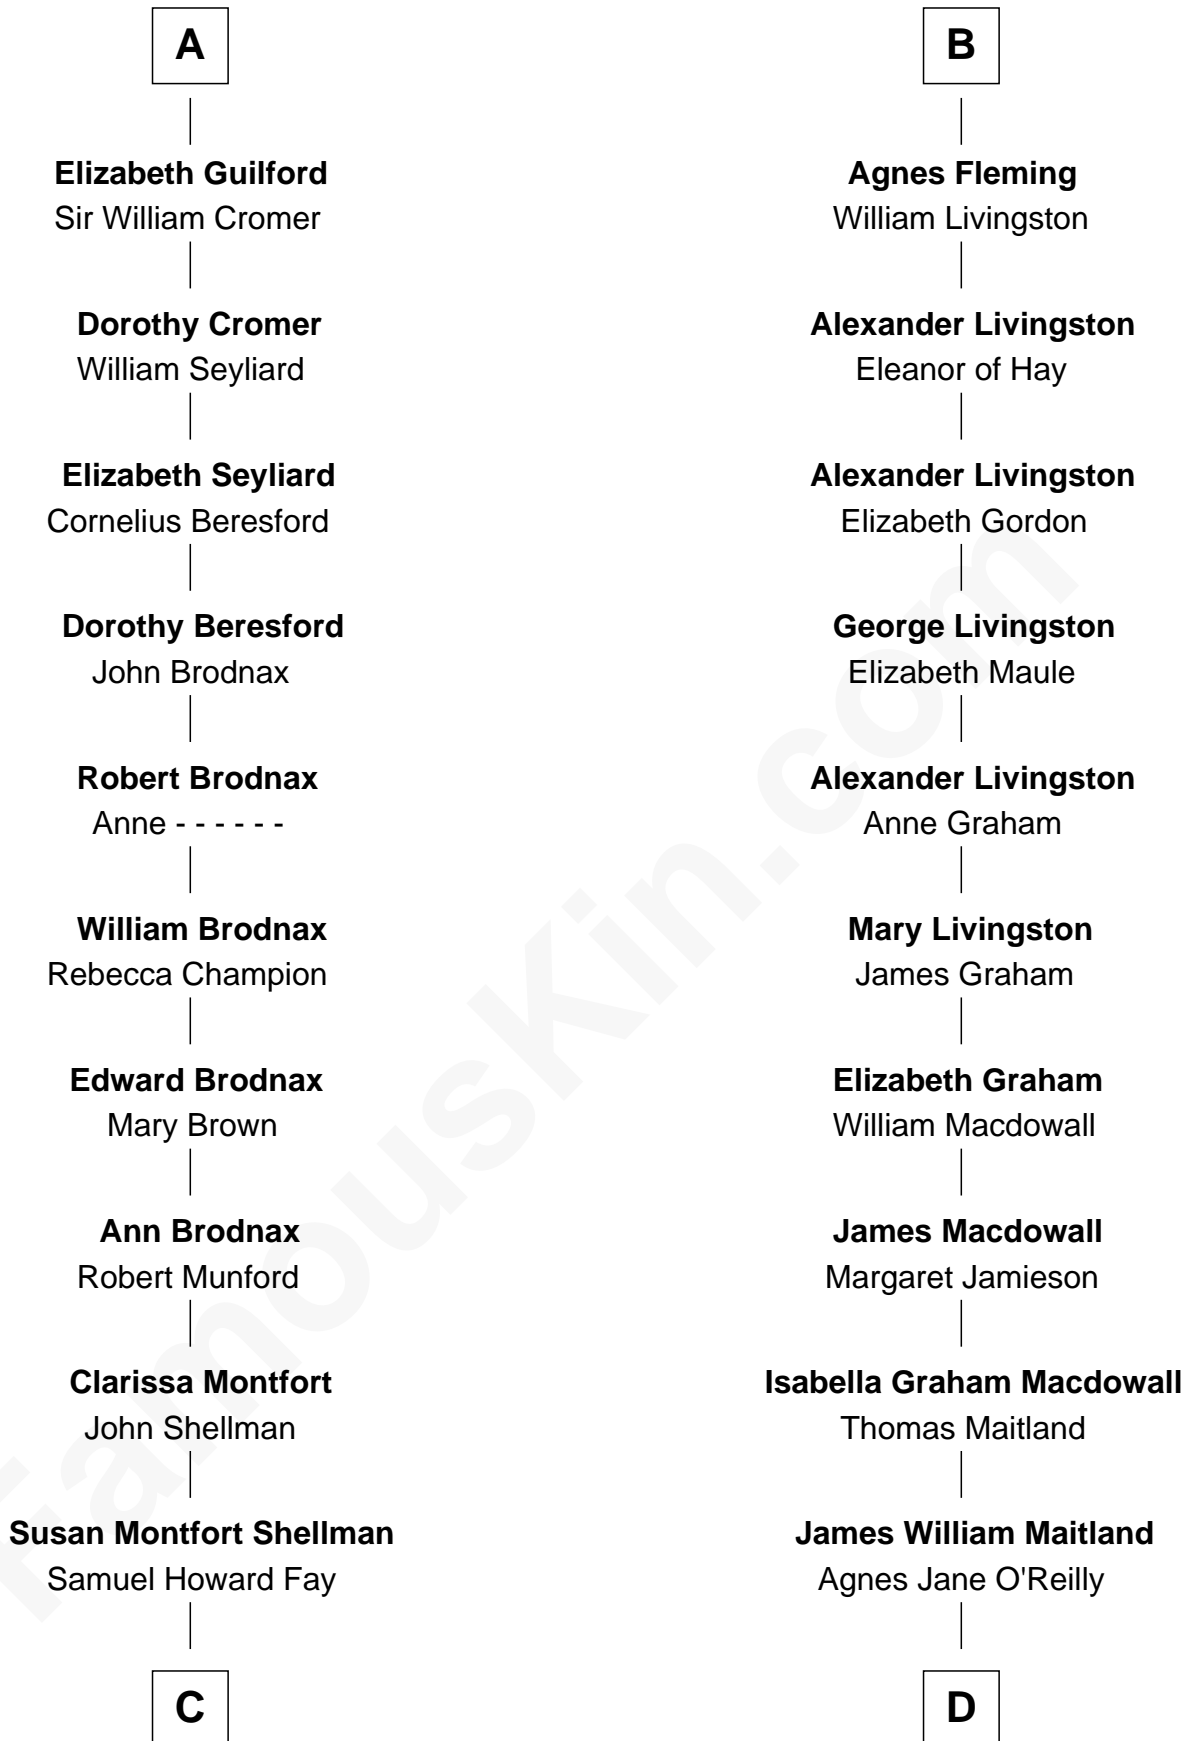

FamousKin.com Relationship Chart of

George H. W. Bush

41st U.S. President

20th cousin of

Howard Dean

79th Governor of Vermont

Sir Robert de Holland

Maude la Zouche

C

Harriet Eleanor Fay
Rev. James Smith Bush

Samuel Prescott Bush
Flora Sheldon

Prescott Sheldon Bush
Dorothy Wear Walker

George H. W. Bush
41st U.S. President

D

Thomas A. Maitland
Helen Abby Van Voorhis

James William Maitland
Sylvia Wigglesworth