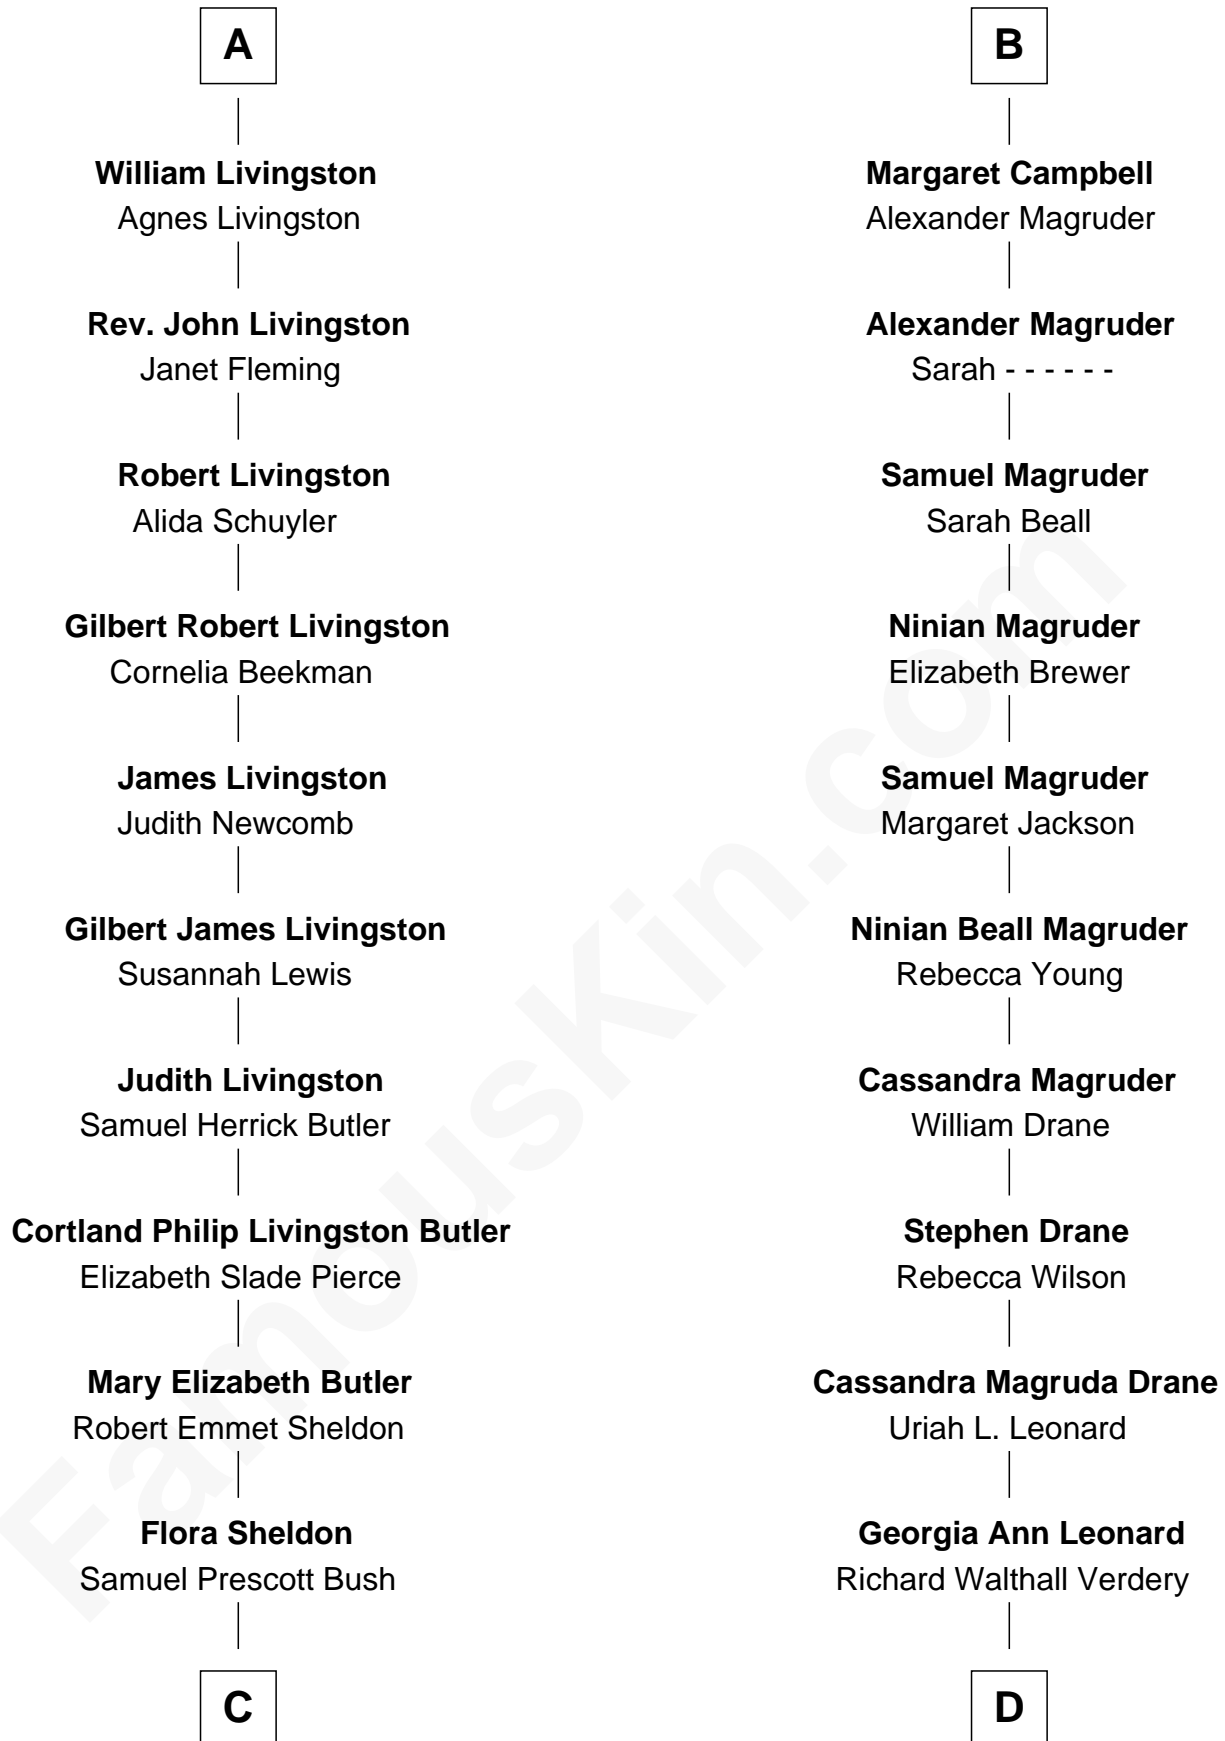

FamousKin.com
Relationship Chart of
George H. W. Bush
41st U.S. President

18th cousin 1 time removed of
Joanne Woodward
Movie Actress

C

Prescott Sheldon Bush

Dorothy Wear Walker

George H. W. Bush

41st U.S. President

D

Minnie Waunita Verdery

Wade Woodward

Wade Woodward

Elinor Gasque Trimmier

Joanne Woodward

Movie Actress

FamousKin.com