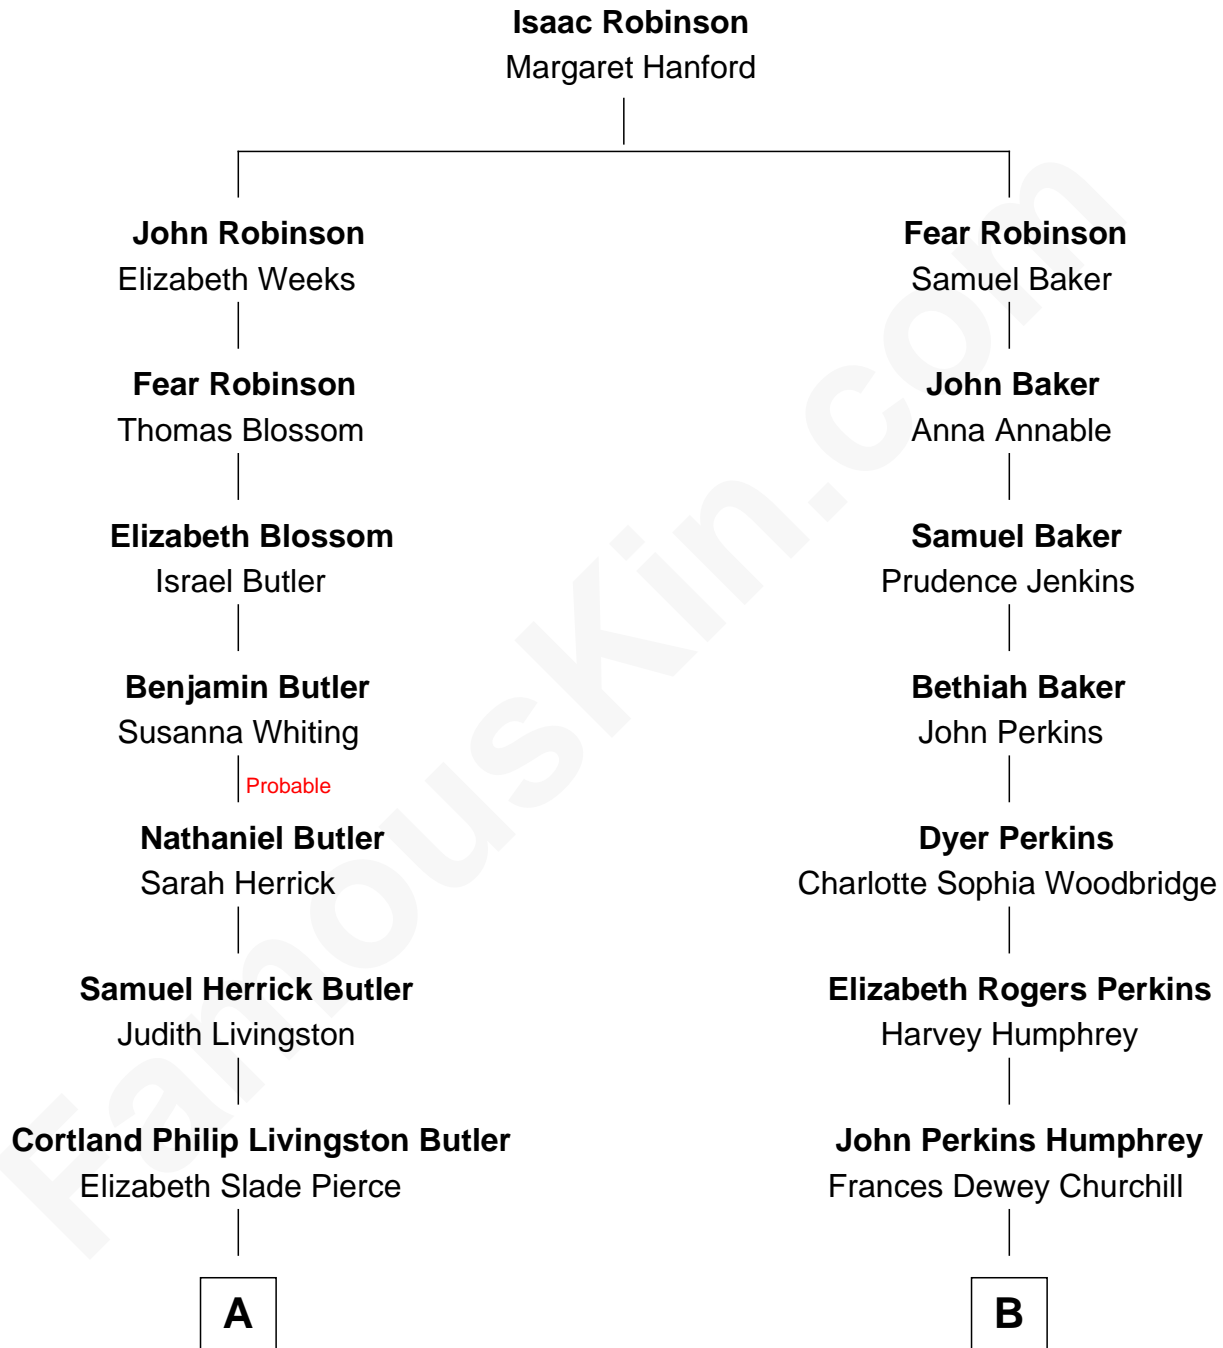

# FamousKin.com Relationship Chart of

**George H. W. Bush**

*41st U.S. President*

8th cousin 2 times removed of

**Humphrey Bogart**

*Movie Actor*

**A**

**Mary Elizabeth Butler**  
Robert Emmet Sheldon

**Flora Sheldon**  
Samuel Prescott Bush

**Prescott Sheldon Bush**  
Dorothy Wear Walker

**George H. W. Bush**  
*41st U.S. President*

**B**

**Maud Humphrey**  
Dr. Belmont Deforest Bogart

**Humphrey Bogart**  
*Movie Actor*