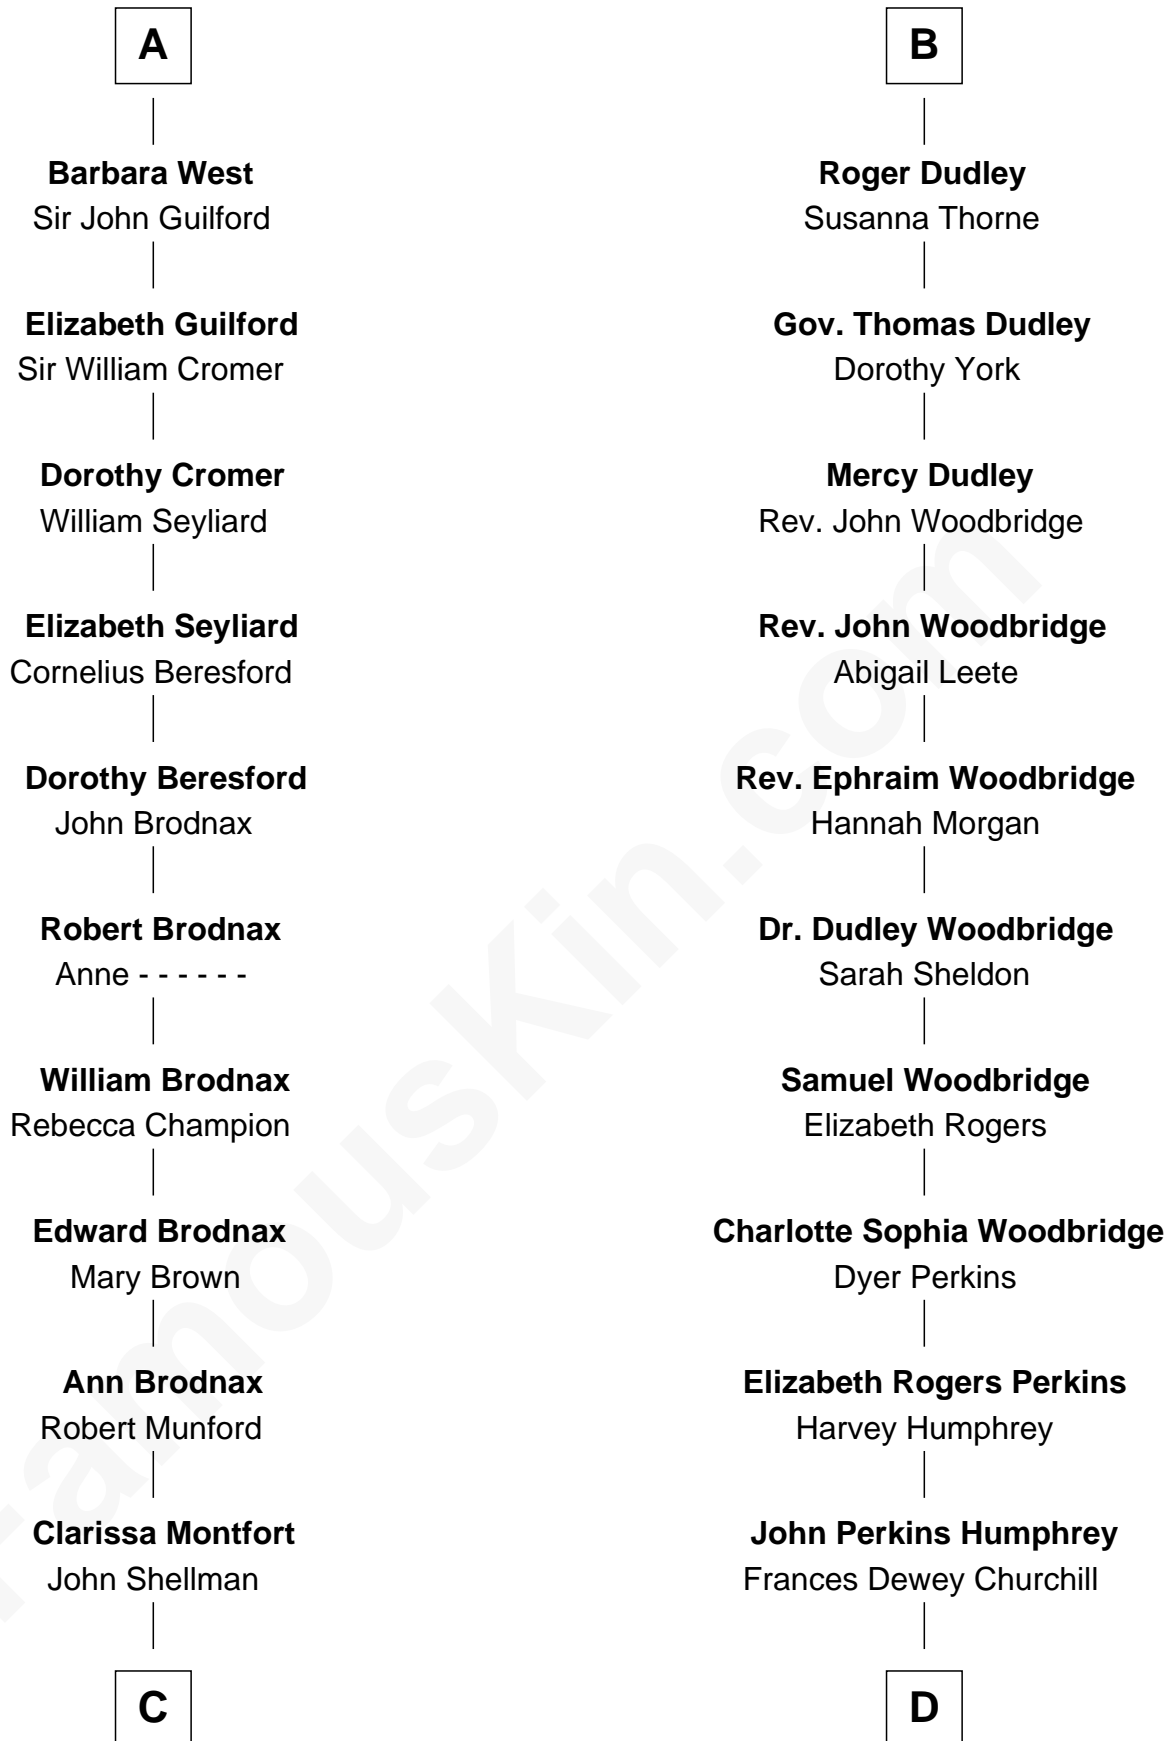

FamousKin.com
Relationship Chart of
George H. W. Bush
41st U.S. President

18th cousin 3 times removed of
Humphrey Bogart
Movie Actor

C

Susan Montfort Shellman

Samuel Howard Fay

Harriet Eleanor Fay

Rev. James Smith Bush

Samuel Prescott Bush

Flora Sheldon

Prescott Sheldon Bush

Dorothy Wear Walker

George H. W. Bush

41st U.S. President

D

Maud Humphrey