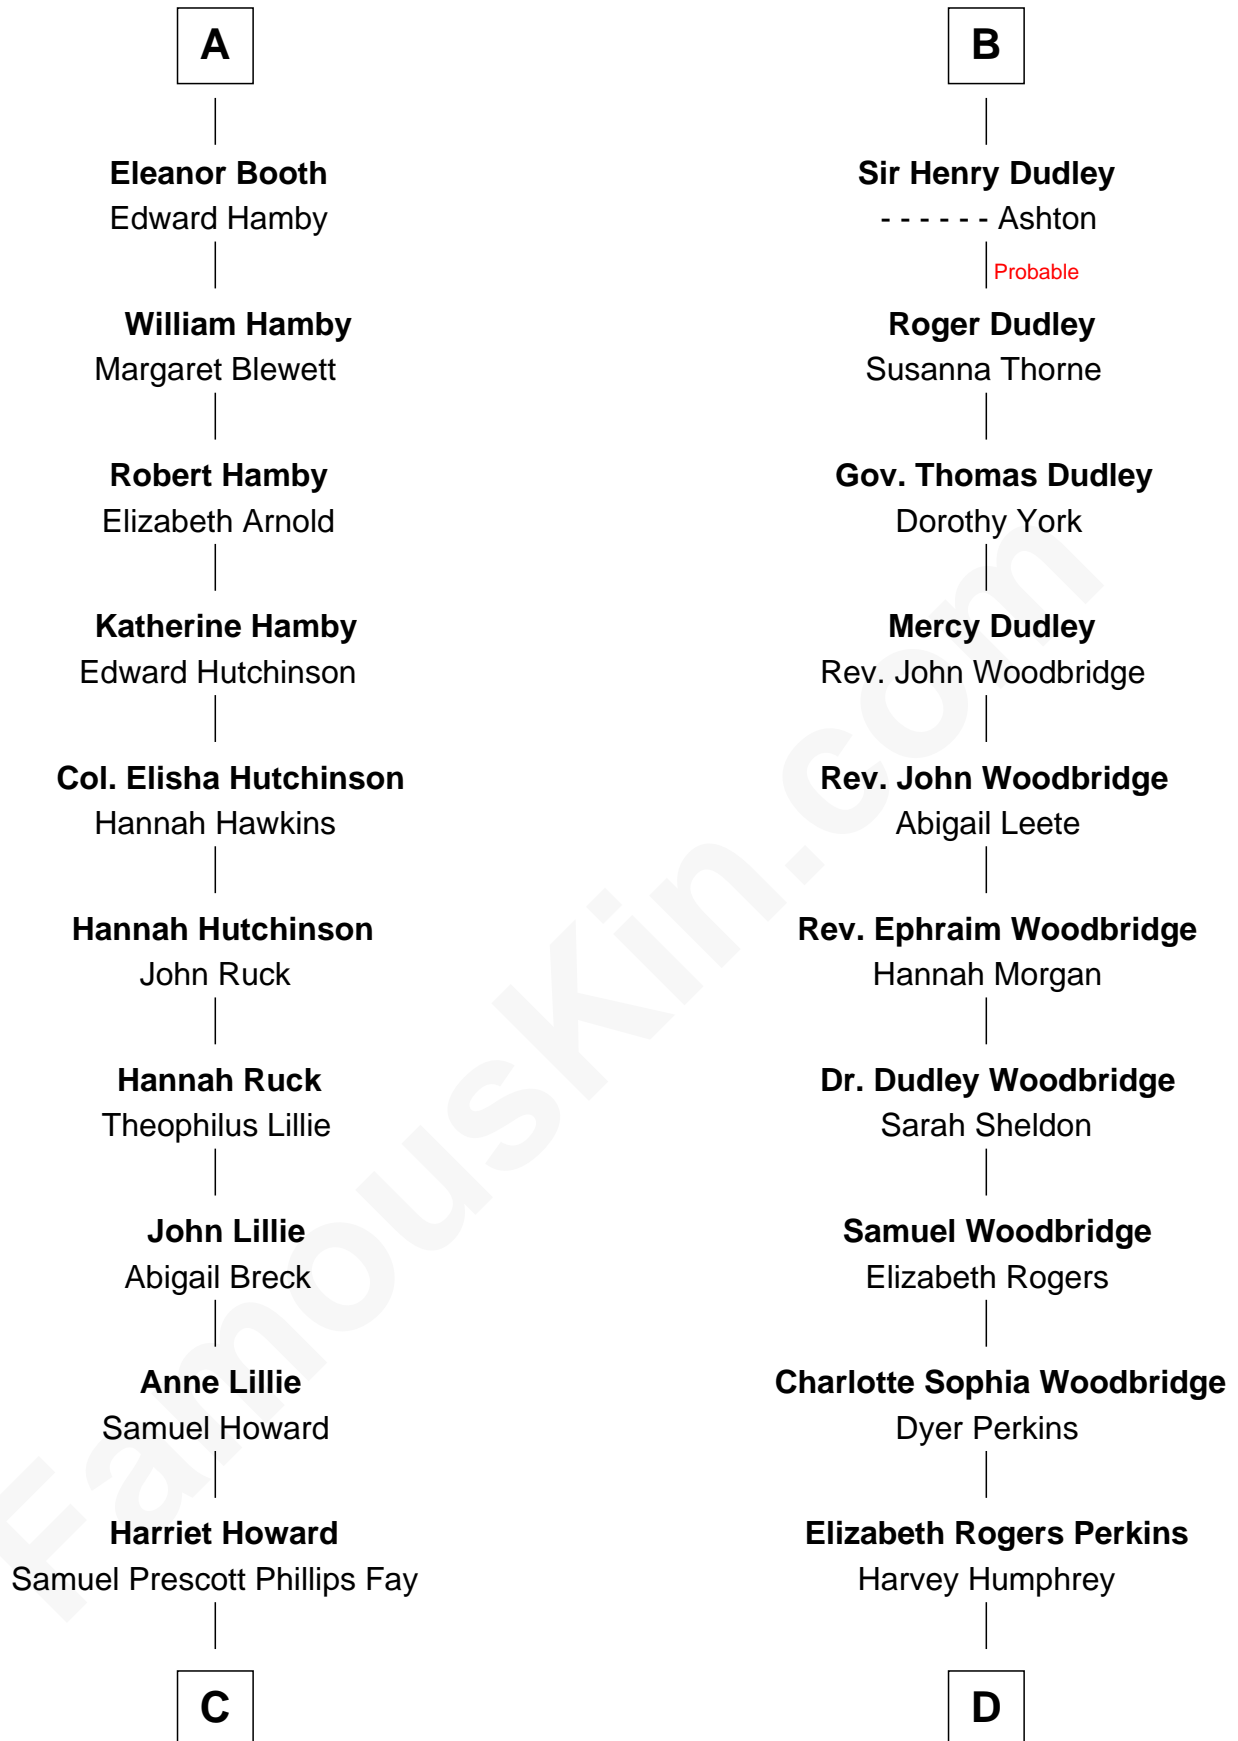

FamousKin.com Relationship Chart of

George H. W. Bush

41st U.S. President

19th cousin 2 times removed of

Humphrey Bogart

Movie Actor

Sir William de Ros
Margery de Badlesmere

C

Samuel Howard Fay
Susan Montfort Shellman

Harriet Eleanor Fay
Rev. James Smith Bush

Samuel Prescott Bush
Flora Sheldon

Prescott Sheldon Bush
Dorothy Wear Walker

George H. W. Bush
41st U.S. President

D

John Perkins Humphrey
Frances Dewey Churchill