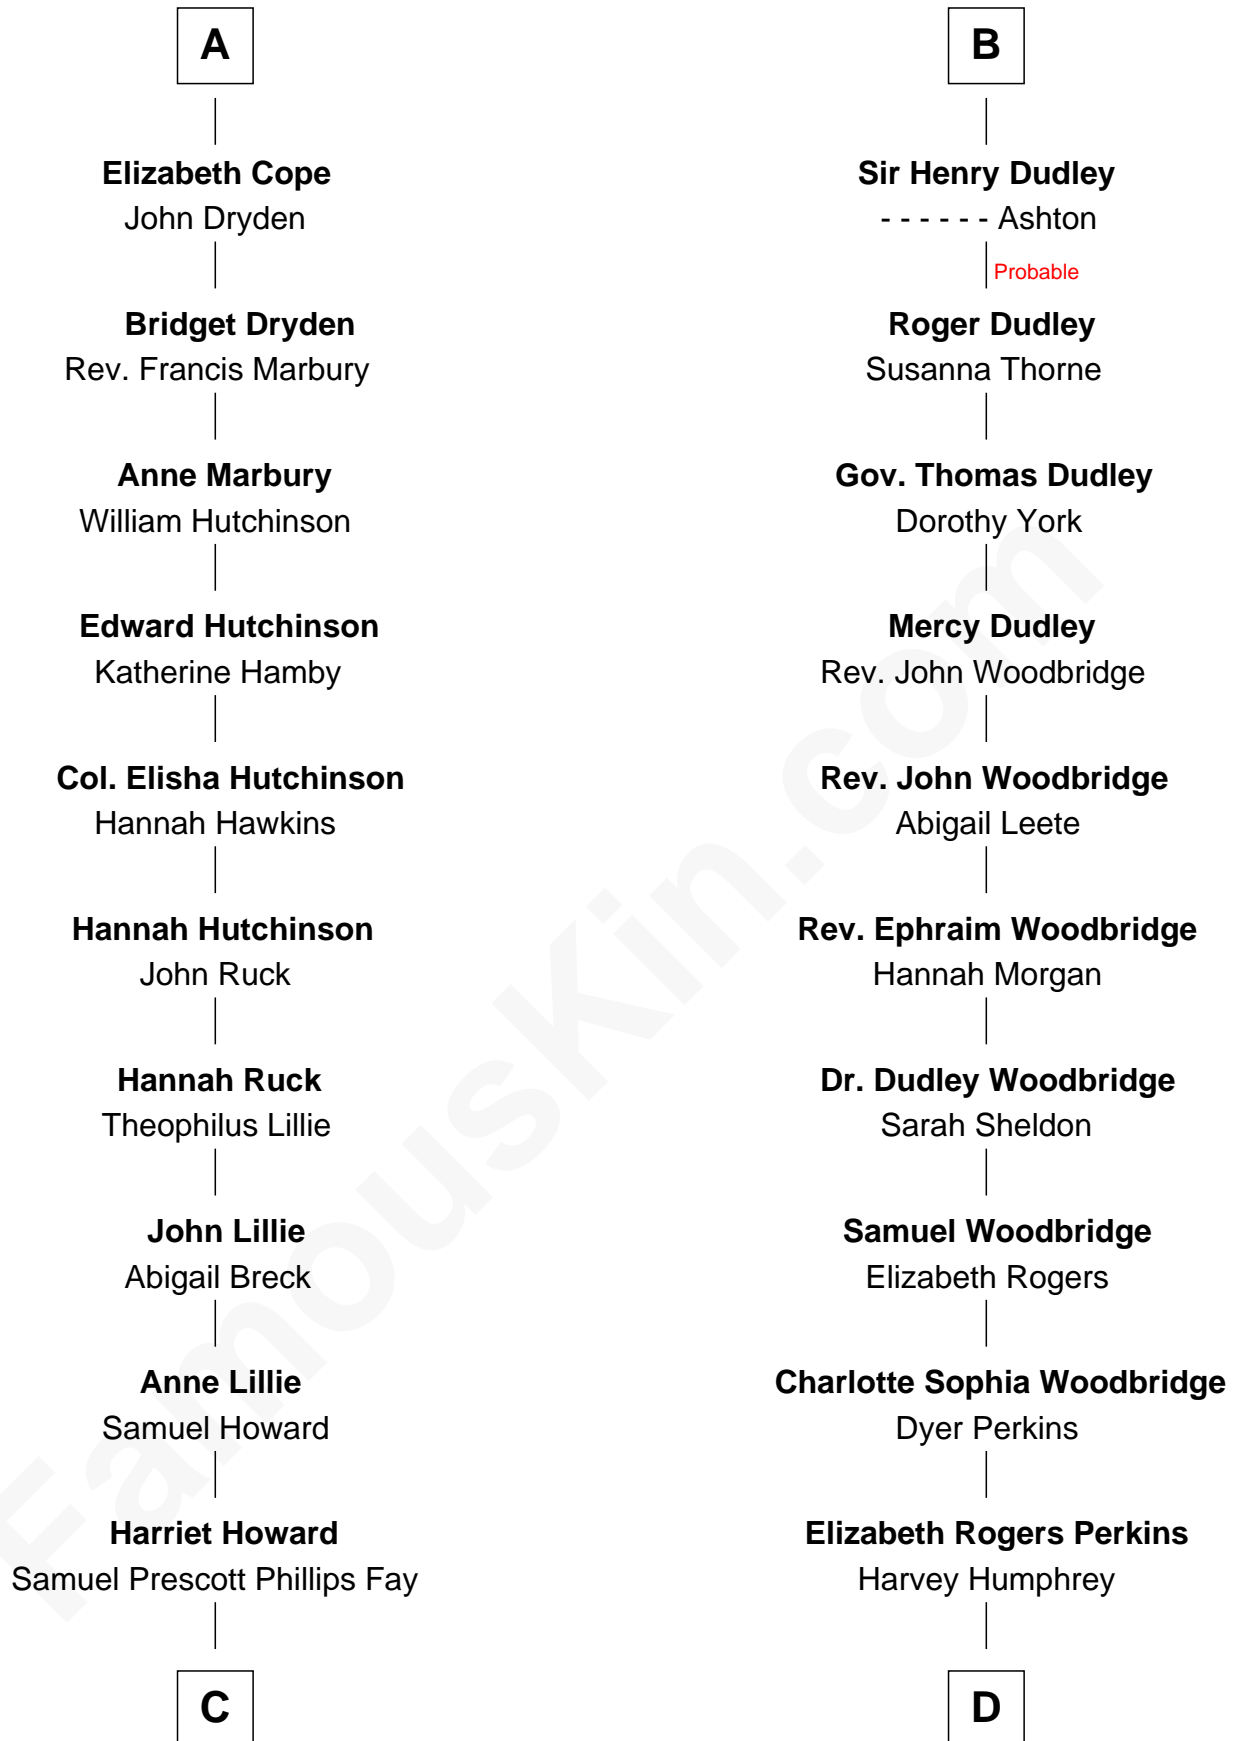

FamousKin.com
Relationship Chart of
George H. W. Bush
41st U.S. President

19th cousin 2 times removed of
Humphrey Bogart
Movie Actor

Margaret de Audley
 Ralph de Stafford

C

Samuel Howard Fay
Susan Montfort Shellman

Harriet Eleanor Fay
Rev. James Smith Bush

Samuel Prescott Bush
Flora Sheldon

Prescott Sheldon Bush
Dorothy Wear Walker

George H. W. Bush
41st U.S. President

D

John Perkins Humphrey
Frances Dewey Churchill

Maud Humphrey
Dr. Belmont Deforest Bogart