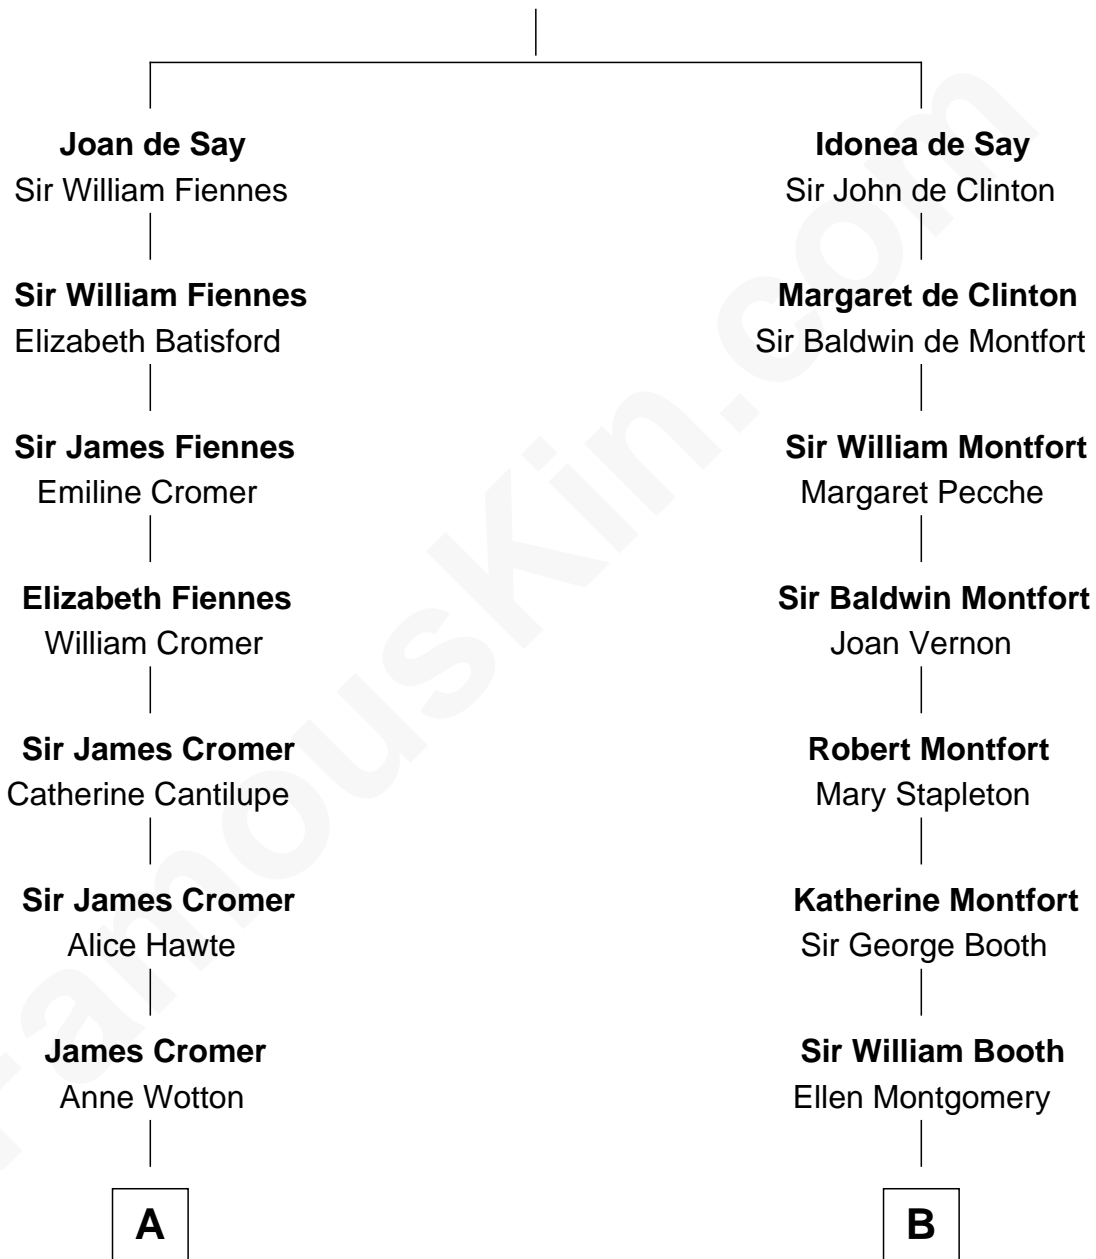

FamousKin.com Relationship Chart of

George H. W. Bush

41st U.S. President

20th cousin of

Humphrey Bogart

Movie Actor

Sir Geoffrey de Say

Maud de Beauchamp

C

Harriet Eleanor Fay
Rev. James Smith Bush

Samuel Prescott Bush
Flora Sheldon

Prescott Sheldon Bush
Dorothy Wear Walker

George H. W. Bush
41st U.S. President

D

Harvey Humphrey
Elizabeth Rogers Perkins

John Perkins Humphrey
Frances Dewey Churchill

Maud Humphrey
Dr. Belmont Deforest Bogart

Humphrey Bogart
Movie Actor

FamousKin.com