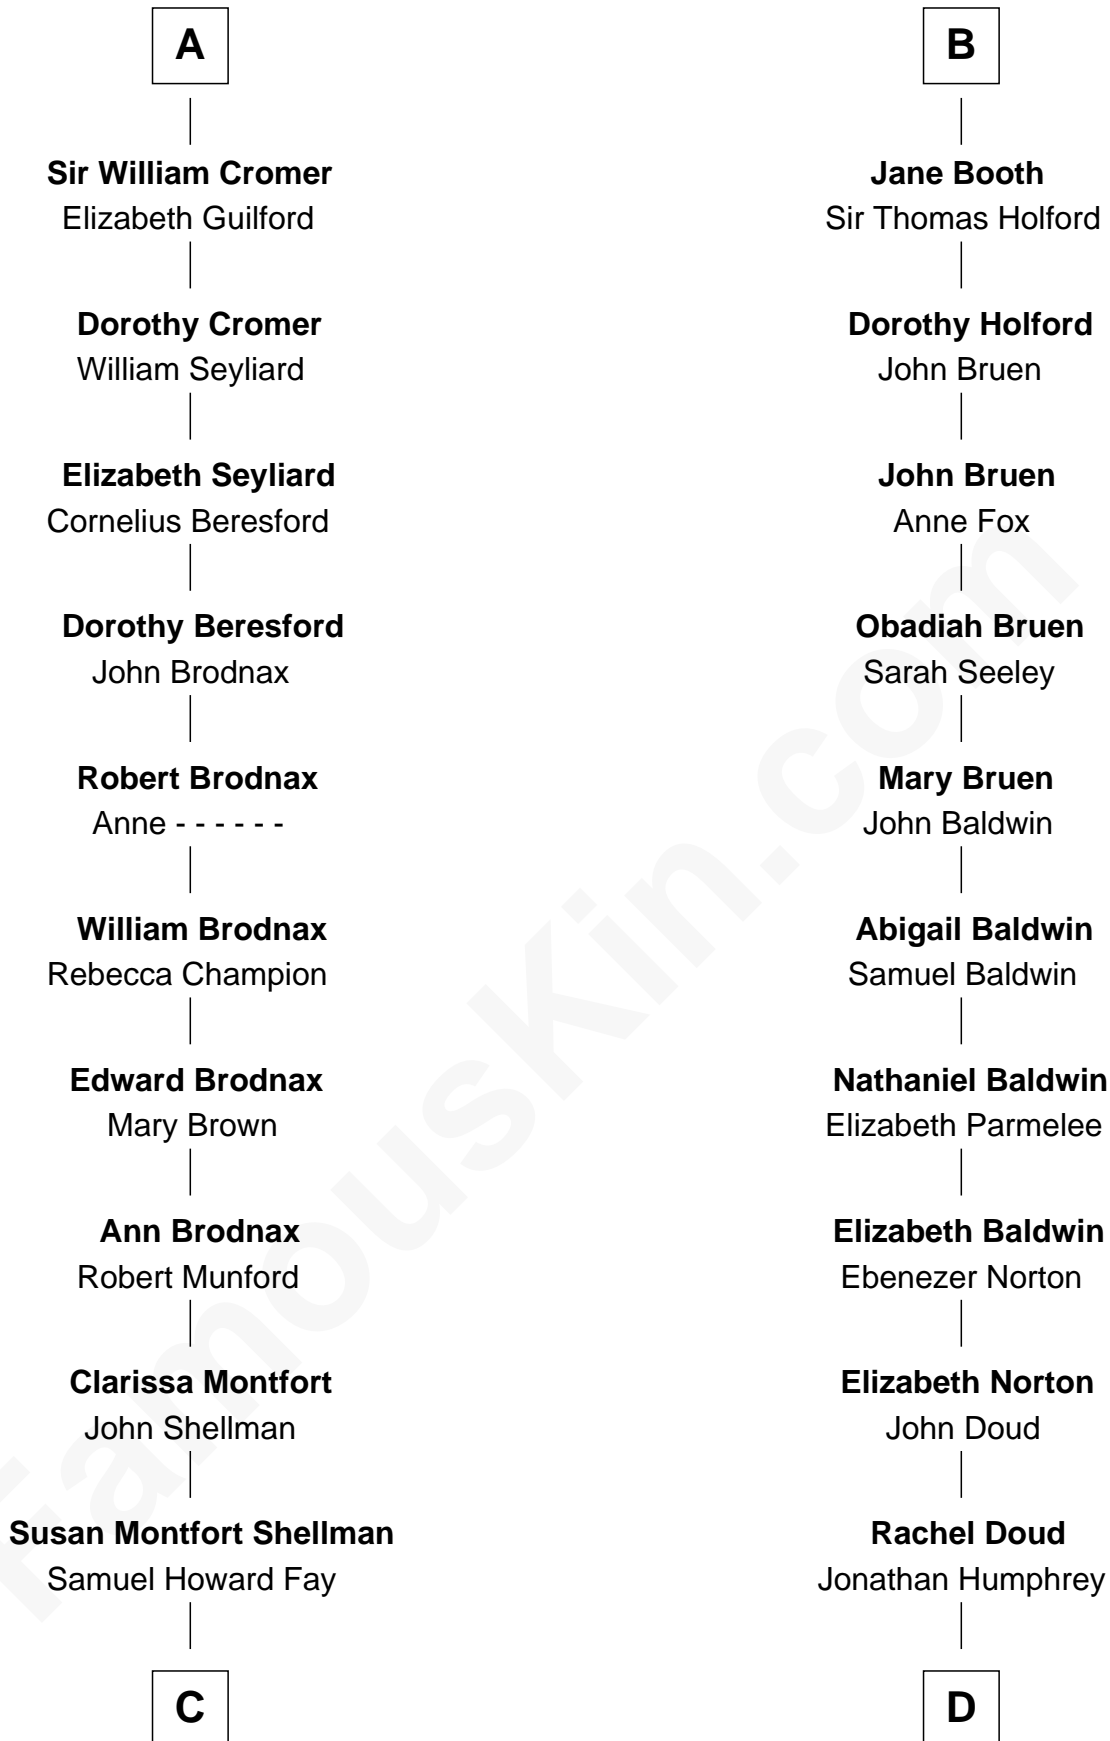

FamousKin.com Relationship Chart of

George H. W. Bush

41st U.S. President

20th cousin of

Humphrey Bogart

Movie Actor

Sir Geoffrey de Say

Maud de Beauchamp

C

Harriet Eleanor Fay
Rev. James Smith Bush

Samuel Prescott Bush
Flora Sheldon

Prescott Sheldon Bush
Dorothy Wear Walker

George H. W. Bush
41st U.S. President

D

Harvey Humphrey
Elizabeth Rogers Perkins

John Perkins Humphrey
Frances Dewey Churchill