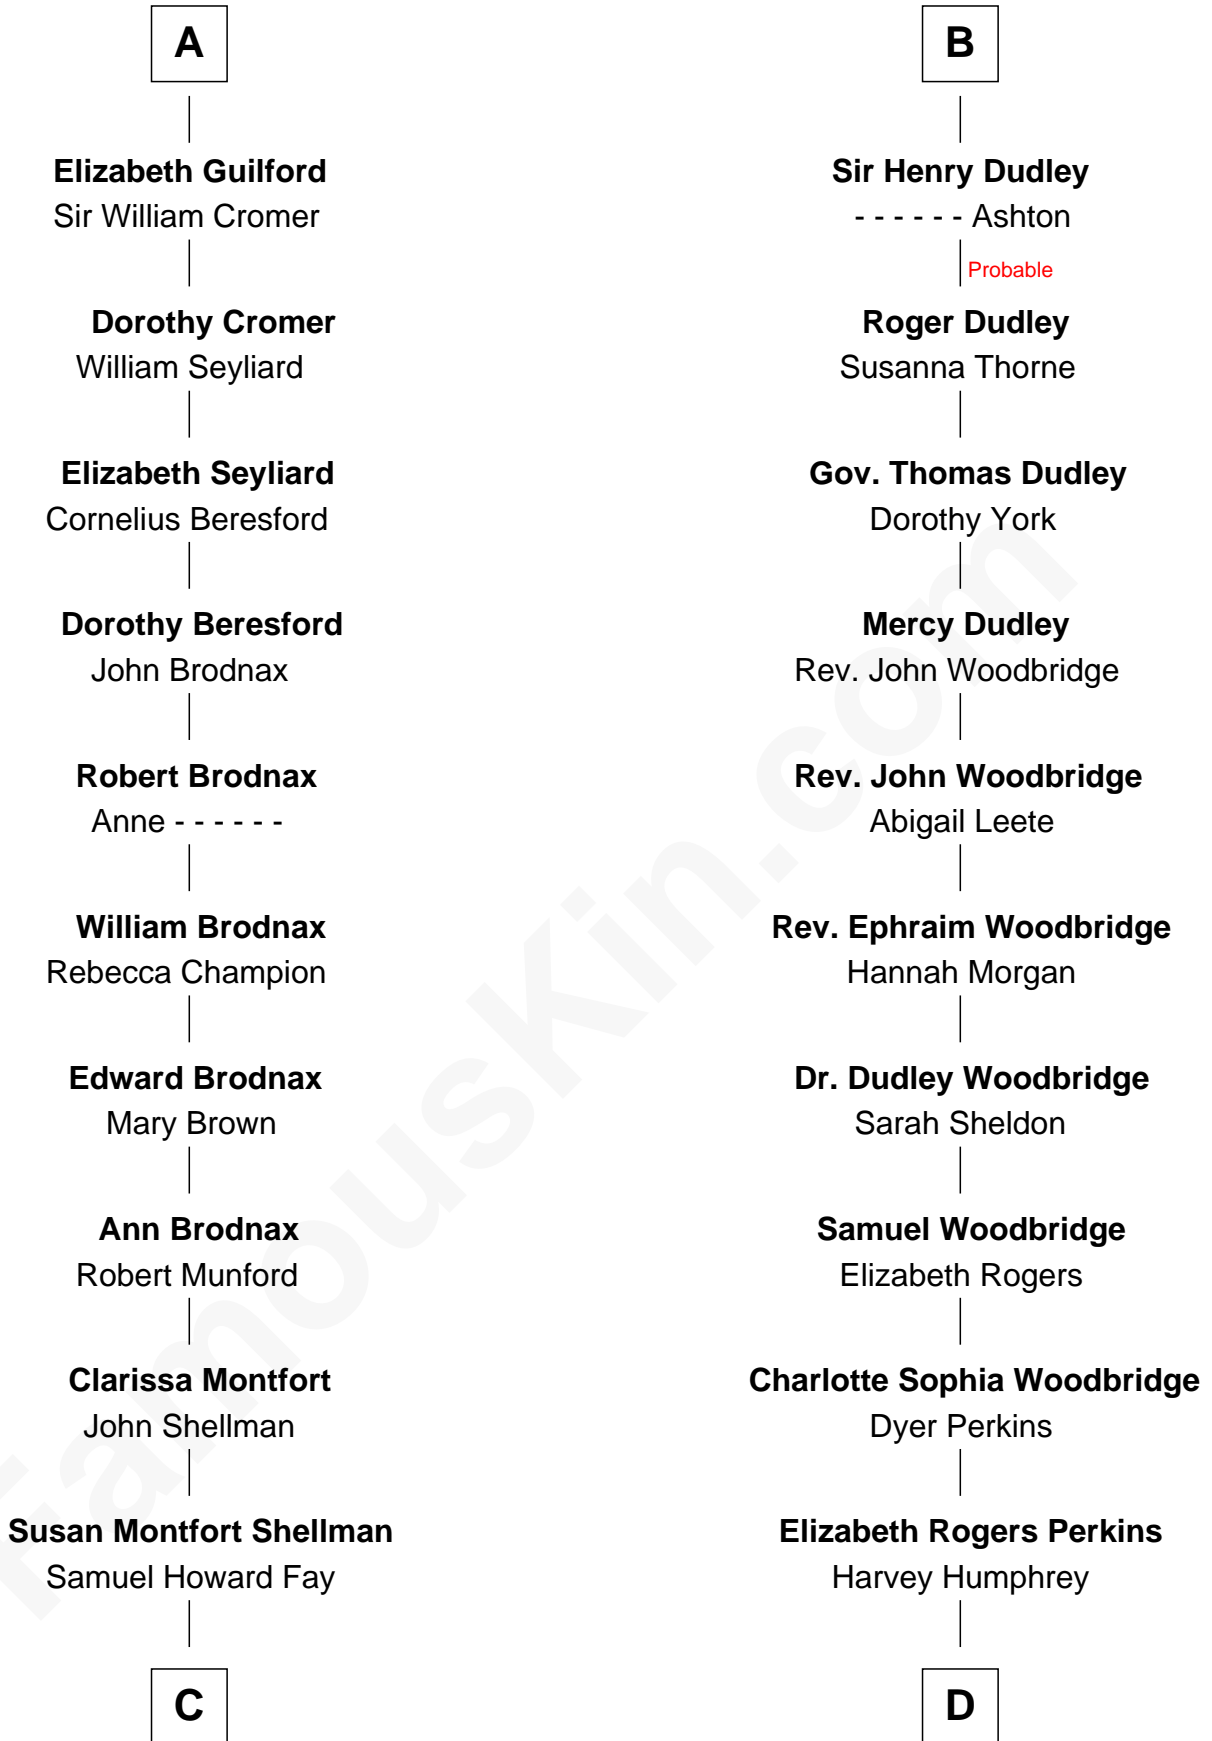

# FamousKin.com Relationship Chart of

**George H. W. Bush**

*41st U.S. President*

19th cousin 1 time removed of

**Humphrey Bogart**

*Movie Actor*

**Sir Robert de Holland**

Maude la Zouche

**C**

**Harriet Eleanor Fay**  
Rev. James Smith Bush

**Samuel Prescott Bush**  
Flora Sheldon

**Prescott Sheldon Bush**  
Dorothy Wear Walker

**George H. W. Bush**  
*41st U.S. President*

**D**

**John Perkins Humphrey**  
Frances Dewey Churchill

**Maud Humphrey**  
Dr. Belmont Deforest Bogart

**Humphrey Bogart**  
*Movie Actor*

FamousKin.com