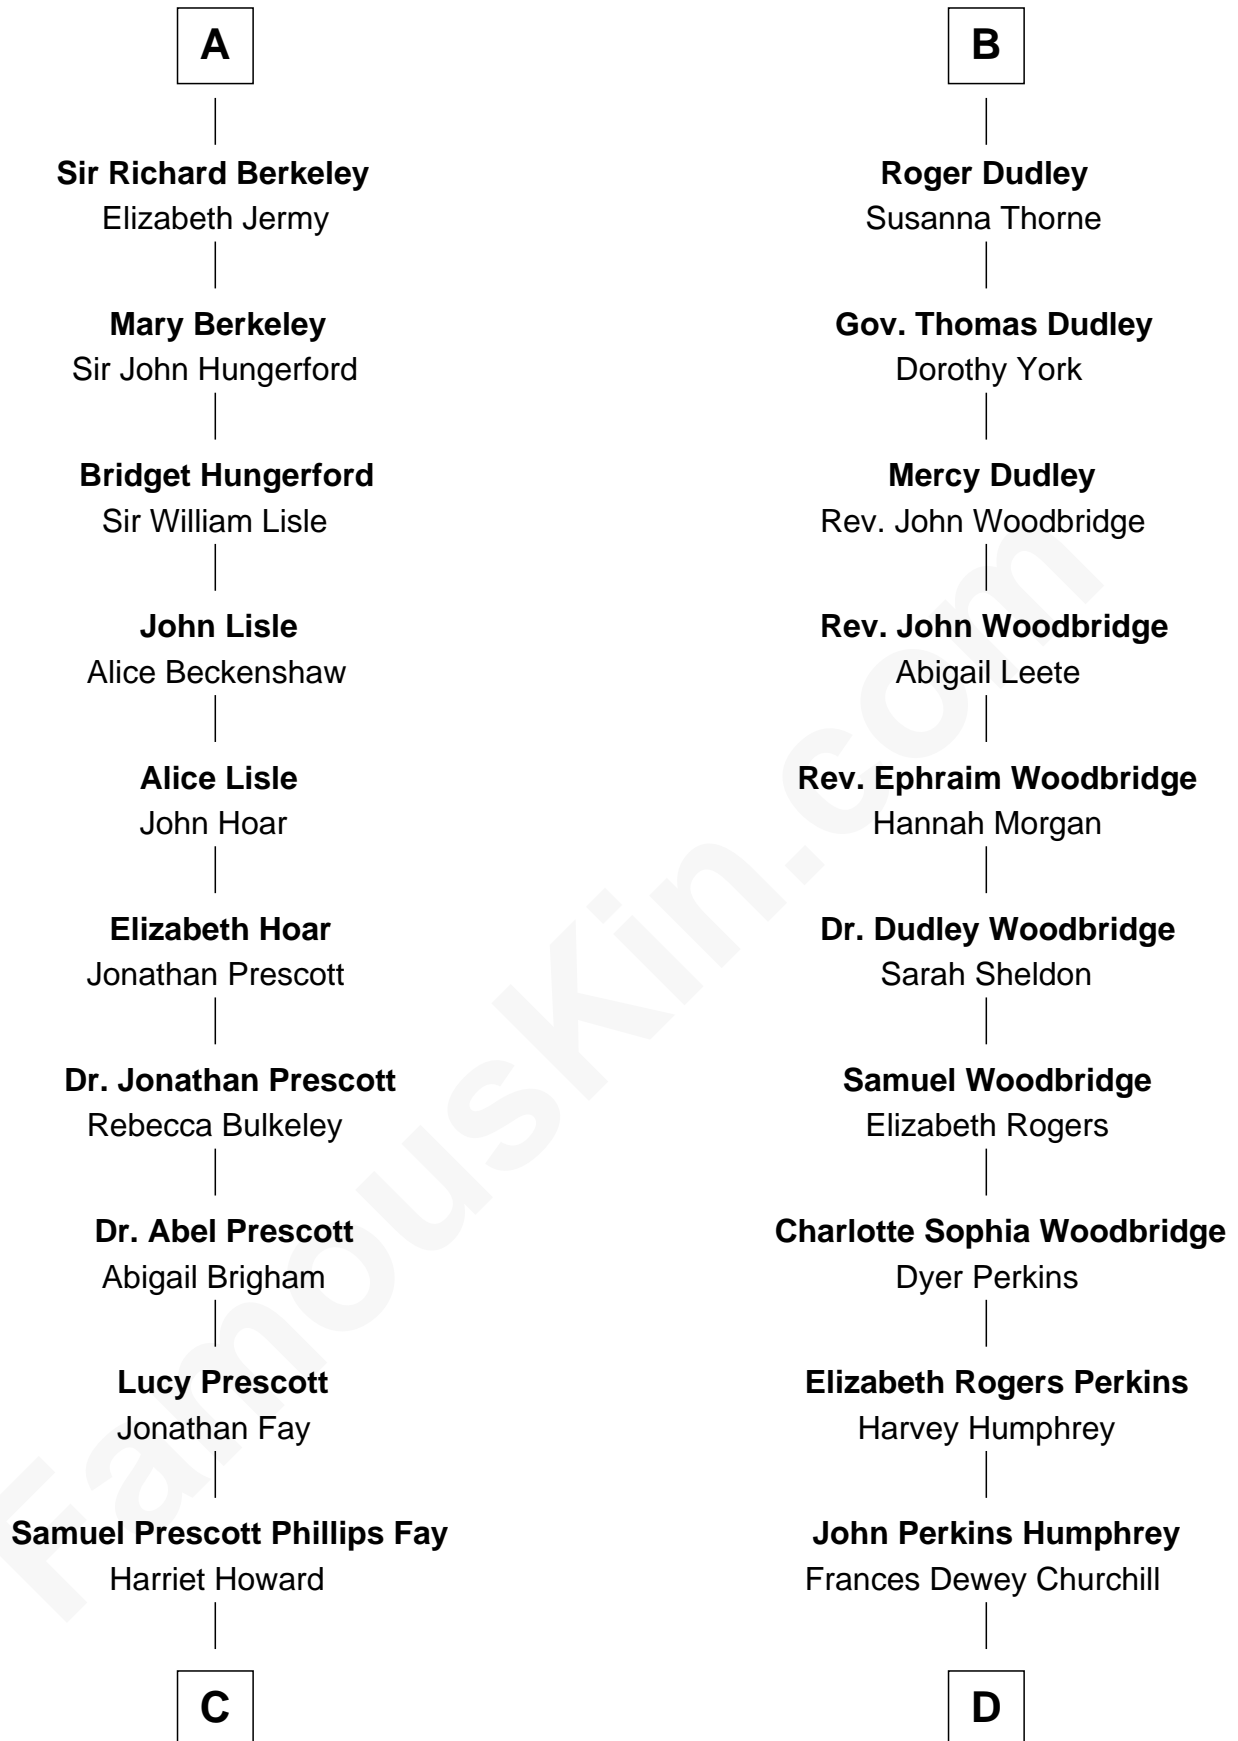

FamousKin.com Relationship Chart of

George H. W. Bush

41st U.S. President

18th cousin 3 times removed of

Humphrey Bogart

Movie Actor

Sir Maurice de Berkeley

Eve la Zouche

Katherine de Clyvedon

Sir John Berkeley

Elizabeth Betteshorne

Elizabeth Berkeley

Sir John Sutton

Sir Edmund Sutton

Joyce Tiptoft

Sir Edward Sutton

Cecily Willoughby

Sir John Sutton

Cecily Grey

Sir Henry Dudley

- - - - - Ashton

Probable

B

C

Samuel Howard Fay
Susan Montfort Shellman

Harriet Eleanor Fay
Rev. James Smith Bush

Samuel Prescott Bush
Flora Sheldon

Prescott Sheldon Bush
Dorothy Wear Walker

George H. W. Bush
41st U.S. President

D

Maud Humphrey
Dr. Belmont Deforest Bogart