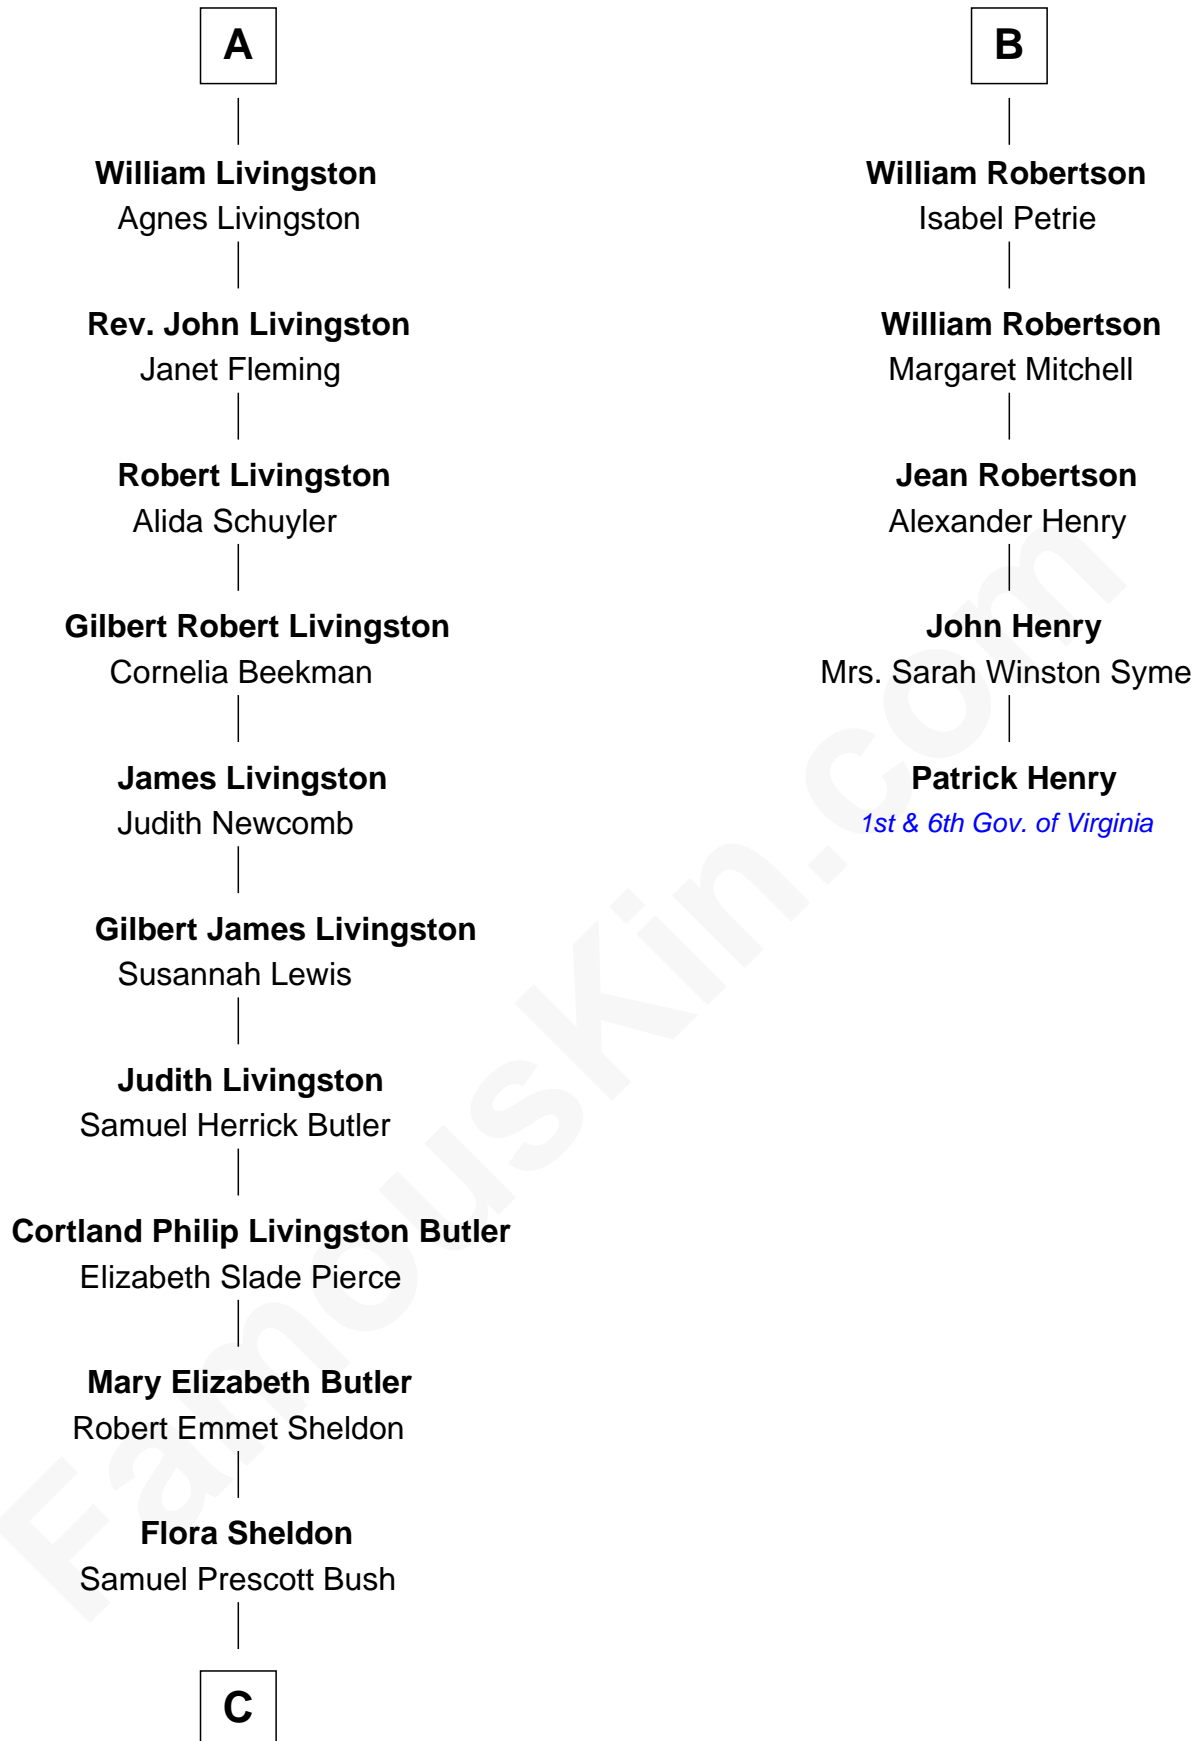

FamousKin.com
Relationship Chart of
George H. W. Bush
41st U.S. President

11th cousin 7 times removed of
Patrick Henry
1st and 6th Governor of Virginia

Robert II, King of Scotland
 Euphemia of Ross

C

—
Prescott Sheldon Bush

Dorothy Wear Walker

—
George H. W. Bush

41st U.S. President

FamousKin.com