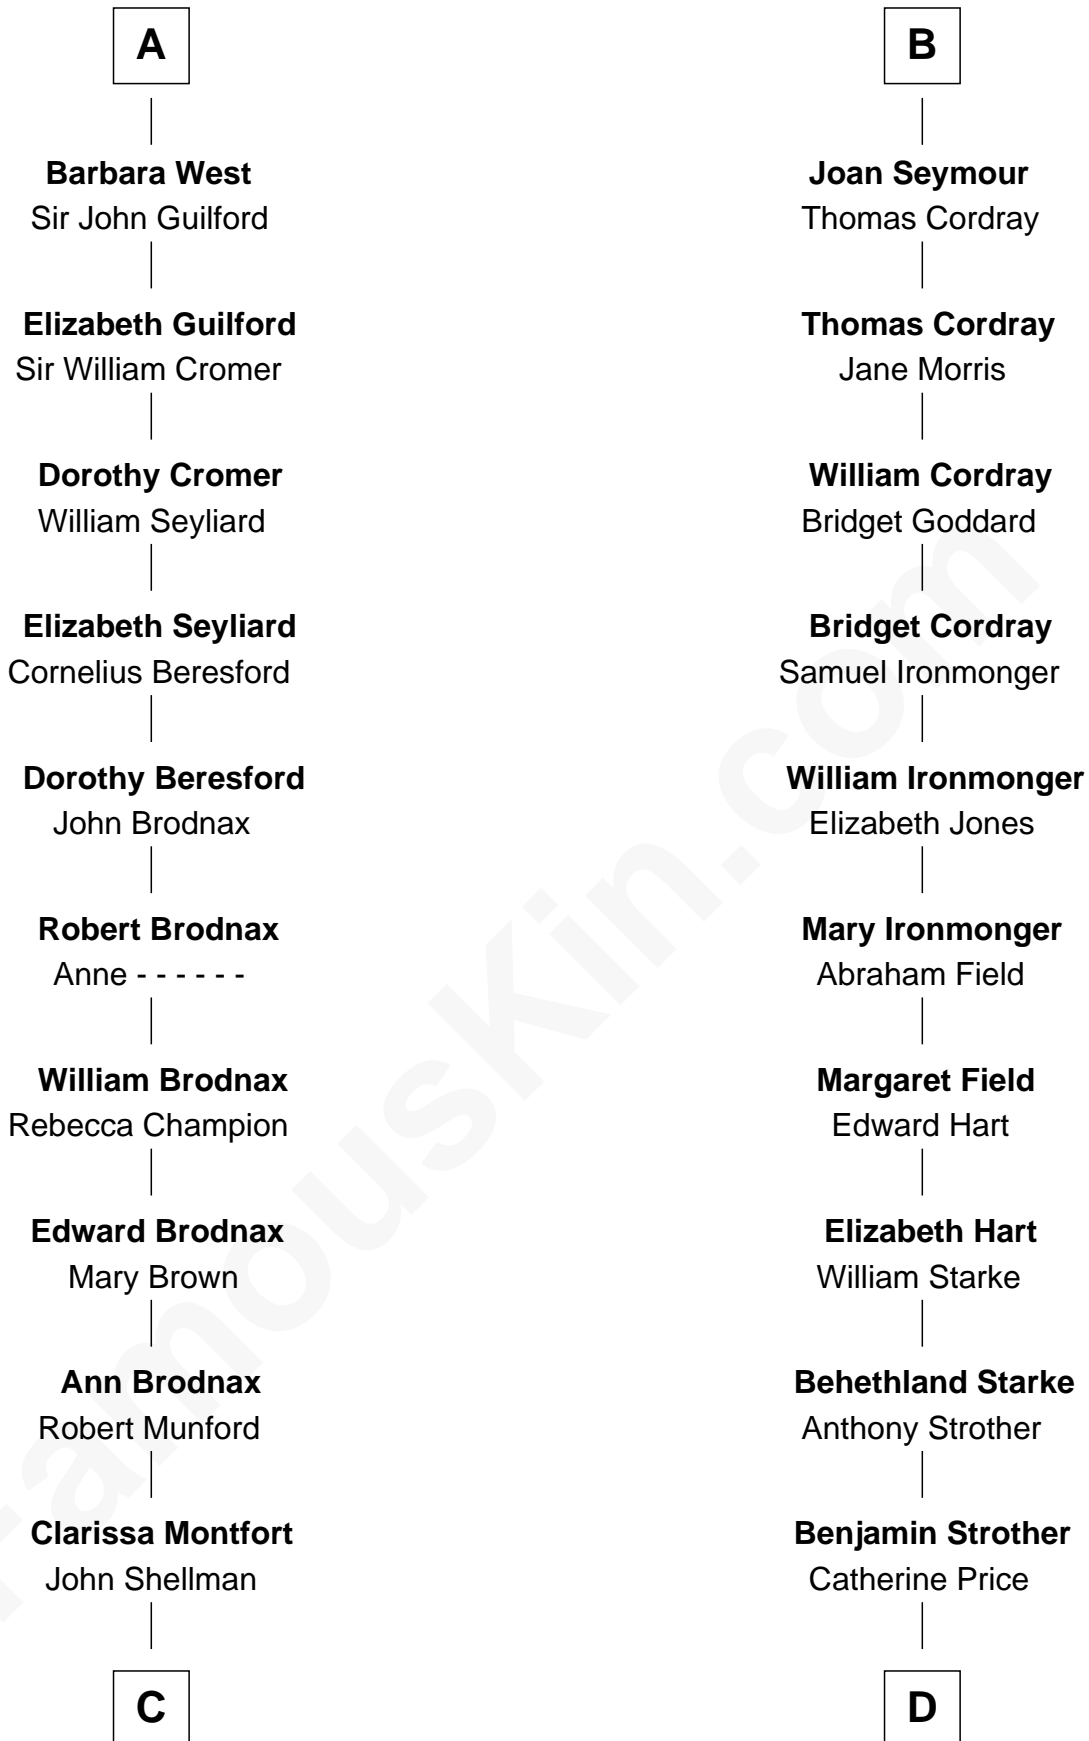

FamousKin.com

Relationship Chart of

George H. W. Bush

41st U.S. President

21st cousin of

Randolph Scott

Movie Actor

Sir Hugh de Courtenay

Eleanor le Despencer

C

Susan Montfort Shellman

Samuel Howard Fay

Harriet Eleanor Fay

Rev. James Smith Bush

Samuel Prescott Bush

Flora Sheldon

Prescott Sheldon Bush

Dorothy Wear Walker

George H. W. Bush

41st U.S. President

D

Catherine Price Strother

Joseph Minor Crane

John William Crane

Margaret Ann Sadler

Joseph Minor Crane

Lavinia Lionberger

Lucy Lionberger Crane

George Grant Scott

Randolph Scott

Movie Actor

FamousKin.com