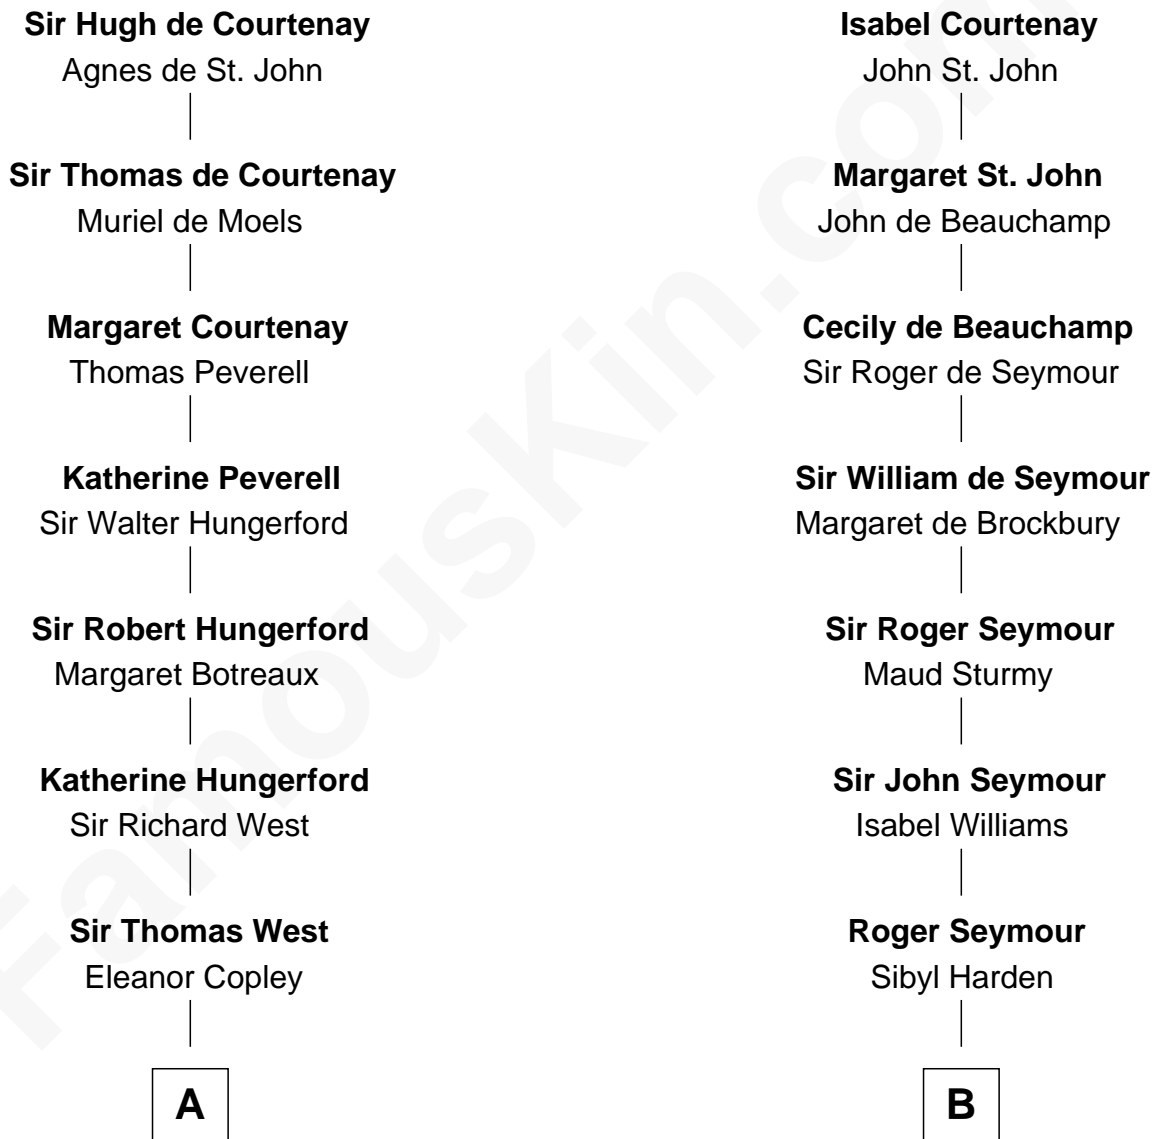

FamousKin.com

Relationship Chart of

George H. W. Bush

41st U.S. President

21st cousin of

Randolph Scott

Movie Actor

Sir Hugh de Courtenay

Eleanor le Despencer

C

Susan Montfort Shellman

Samuel Howard Fay

Harriet Eleanor Fay

Rev. James Smith Bush

Samuel Prescott Bush

Flora Sheldon

Prescott Sheldon Bush

Dorothy Wear Walker

George H. W. Bush

41st U.S. President

D

Catherine Price Strother

Joseph Minor Crane

John William Crane