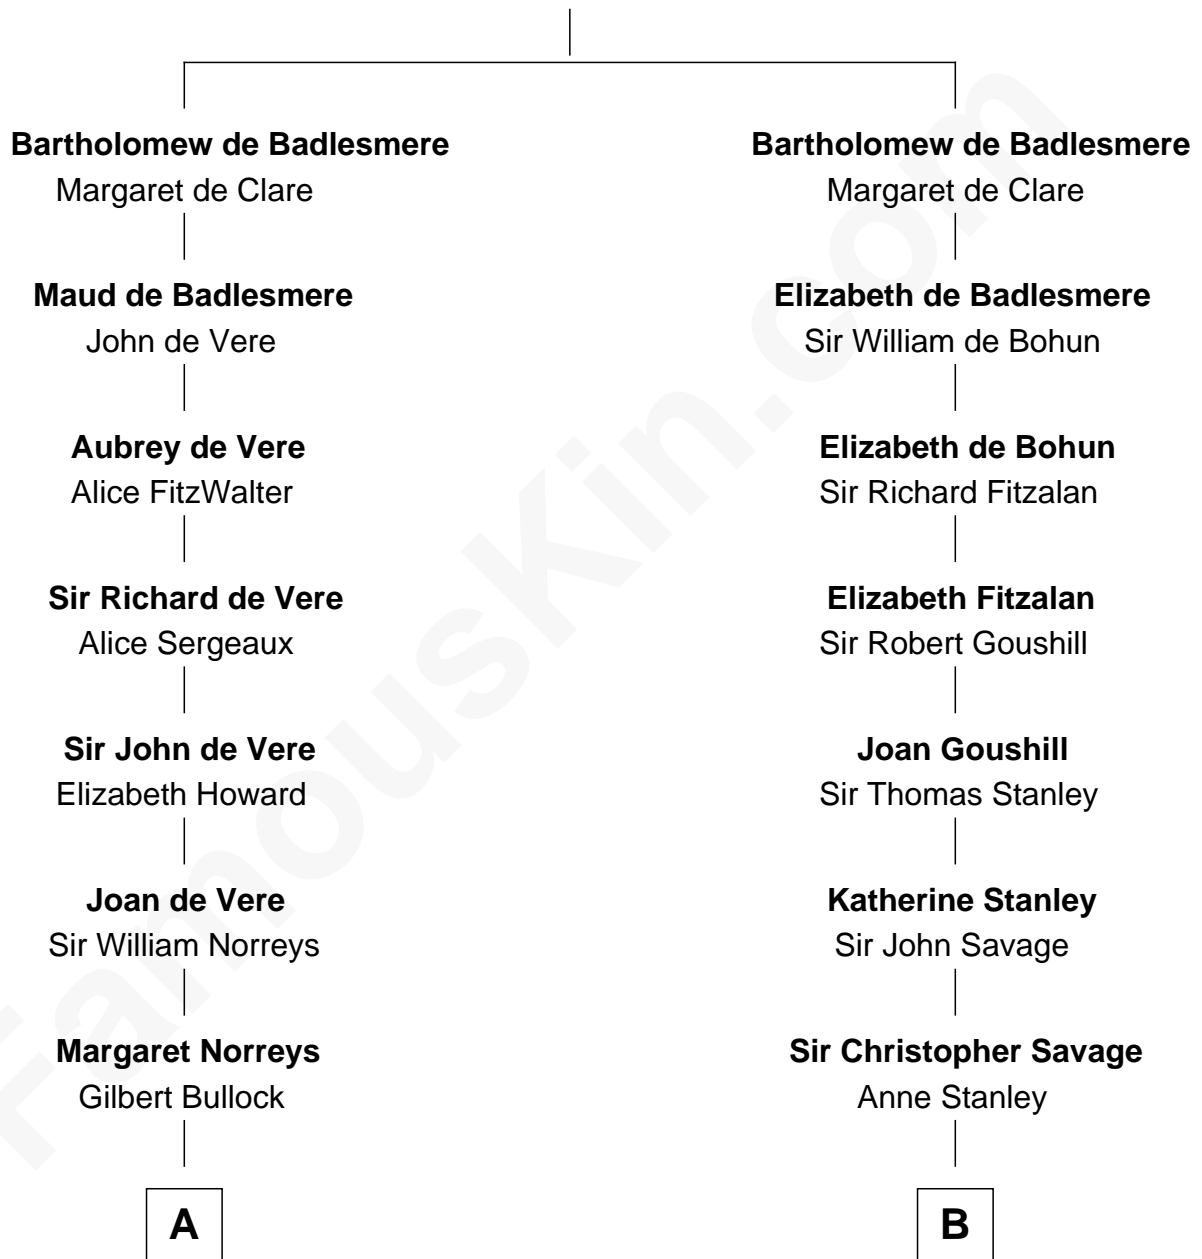

FamousKin.com
Relationship Chart of
George H. W. Bush
41st U.S. President

20th cousin 1 time removed of
Randolph Scott
Movie Actor

Gunselm de Badlesmere

C

Samuel Howard Fay
Susan Montfort Shellman

Harriet Eleanor Fay
Rev. James Smith Bush

Samuel Prescott Bush
Flora Sheldon

Prescott Sheldon Bush
Dorothy Wear Walker

George H. W. Bush
41st U.S. President

D

John William Crane
Margaret Ann Sadler

Joseph Minor Crane
Lavinia Lionberger

Lucy Lionberger Crane
George Grant Scott

Randolph Scott
Movie Actor

FamousKin.com