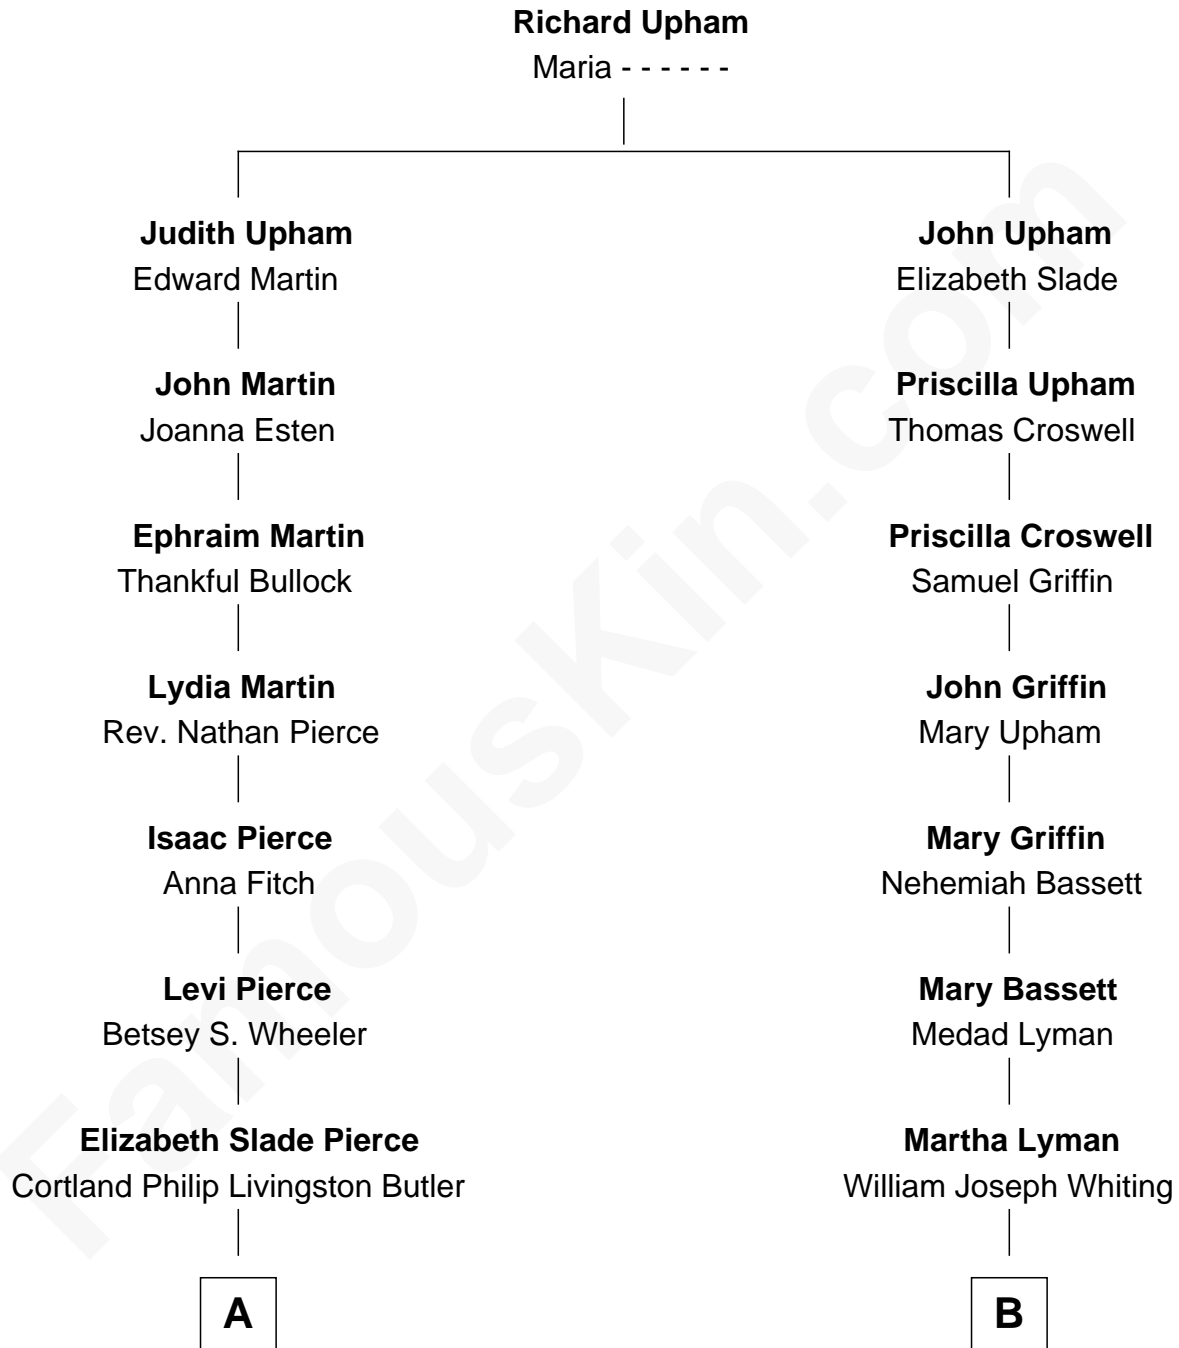

FamousKin.com
Relationship Chart of
George H. W. Bush
41st U.S. President

10th cousin 2 times removed of
Anderson Cooper
Television Journalist

A

Mary Elizabeth Butler
Robert Emmet Sheldon

Flora Sheldon
Samuel Prescott Bush

Prescott Sheldon Bush
Dorothy Wear Walker

George H. W. Bush
41st U.S. President

B

Martha Whiting
Henry Collins Flagg

Rachel Moore Flagg
Abraham Evan Gwynne

Alice Claypoole Gwynne
Cornelius Vanderbilt

Reginald Claypoole Vanderbilt
Gloria Maria Mercedes Morgan

Gloria Laura Morgan Vanderbilt
Wyatt Emory Cooper

Anderson Cooper
Television Journalist