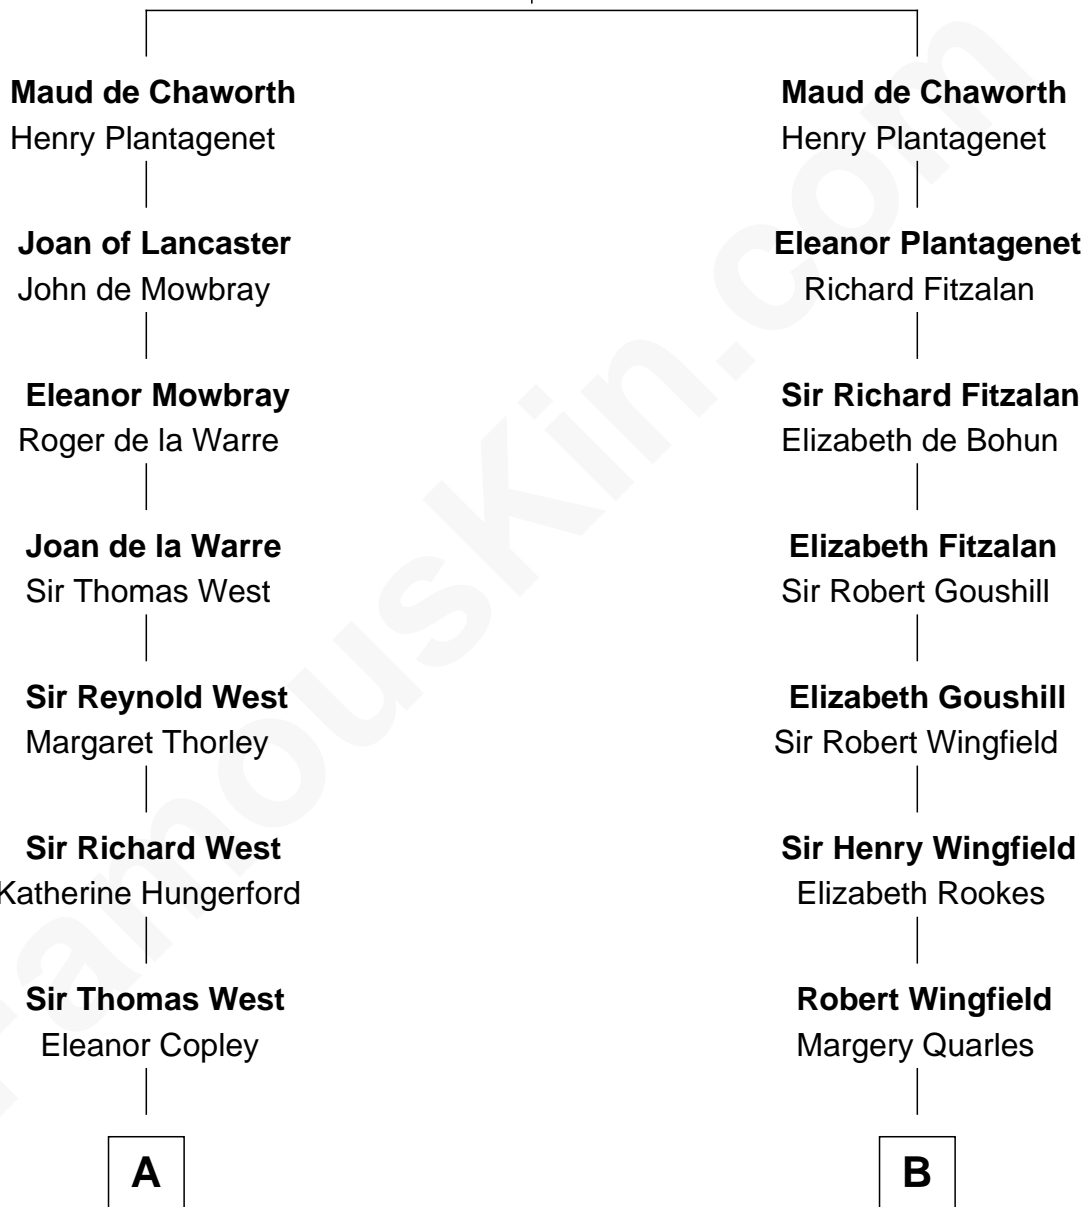

FamousKin.com
Relationship Chart of
George H. W. Bush
41st U.S. President

19th cousin 2 times removed of
Anderson Cooper
Television Journalist

Sir Patrick de Chaworth
 Isabella de Beauchamp

C

Susan Montfort Shellman

Samuel Howard Fay

Harriet Eleanor Fay

Rev. James Smith Bush

Samuel Prescott Bush

Flora Sheldon

Prescott Sheldon Bush

Dorothy Wear Walker

George H. W. Bush

41st U.S. President

D

Reginald Claypoole Vanderbilt

Gloria Maria Mercedes Morgan

Gloria Laura Morgan Vanderbilt

Wyatt Emory Cooper

Anderson Cooper

Television Journalist