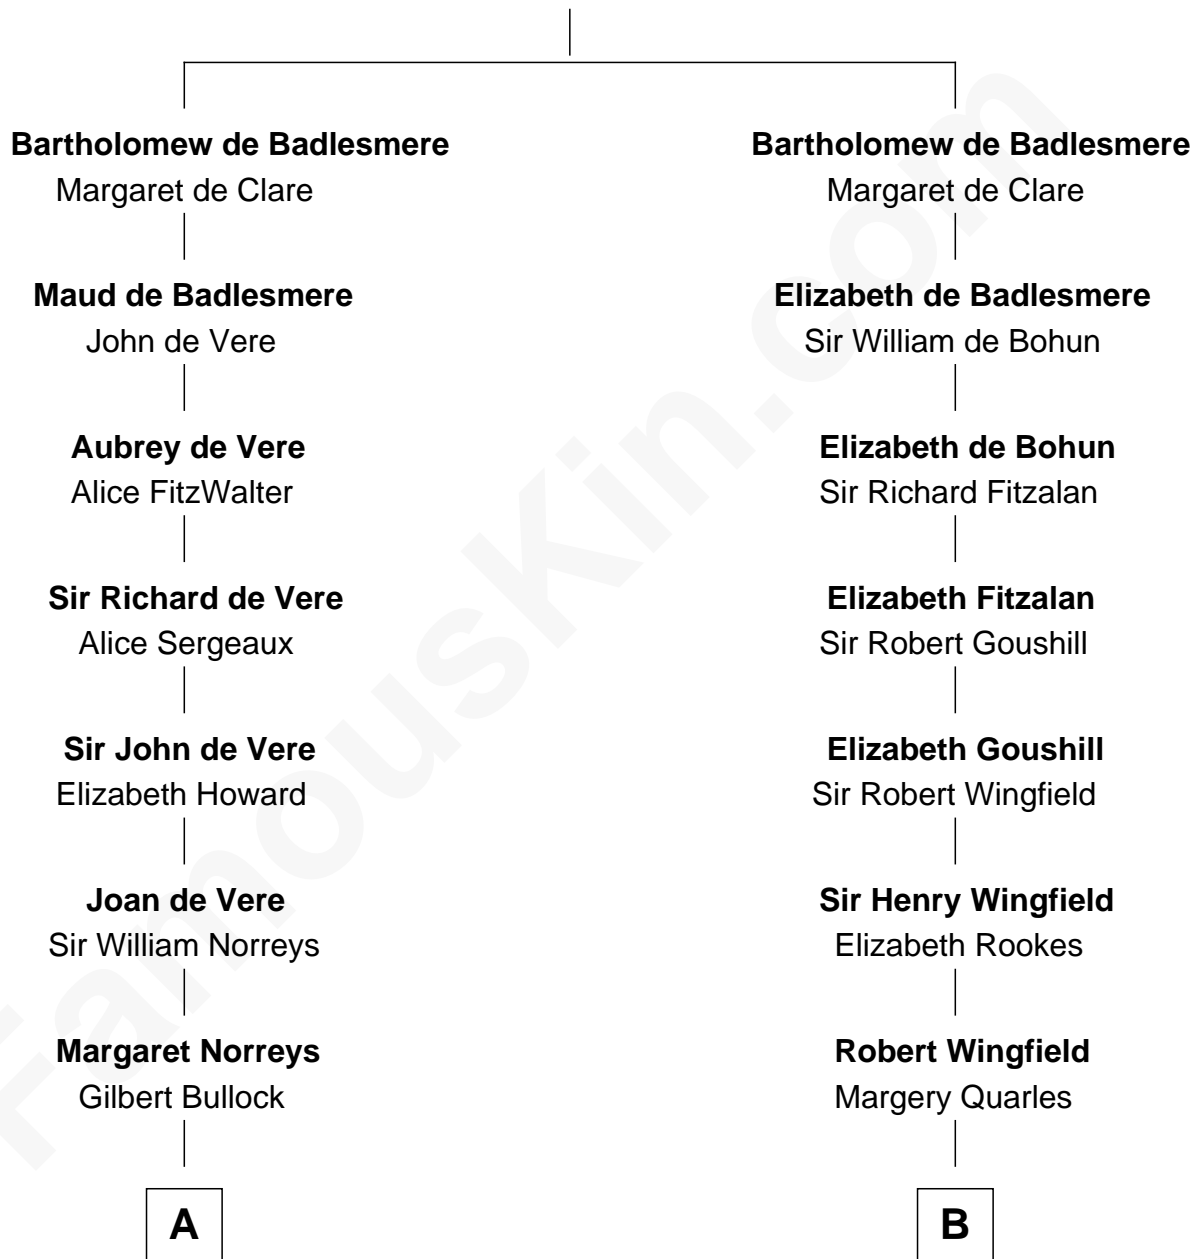

FamousKin.com
Relationship Chart of
George H. W. Bush
41st U.S. President

19th cousin 2 times removed of
Anderson Cooper
Television Journalist

Gunselm de Badlesmere

C

Samuel Howard Fay
Susan Montfort Shellman

Harriet Eleanor Fay
Rev. James Smith Bush

Samuel Prescott Bush
Flora Sheldon

Prescott Sheldon Bush
Dorothy Wear Walker

George H. W. Bush
41st U.S. President

D

Reginald Claypoole Vanderbilt
Gloria Maria Mercedes Morgan

Gloria Laura Morgan Vanderbilt
Wyatt Emory Cooper

Anderson Cooper
Television Journalist