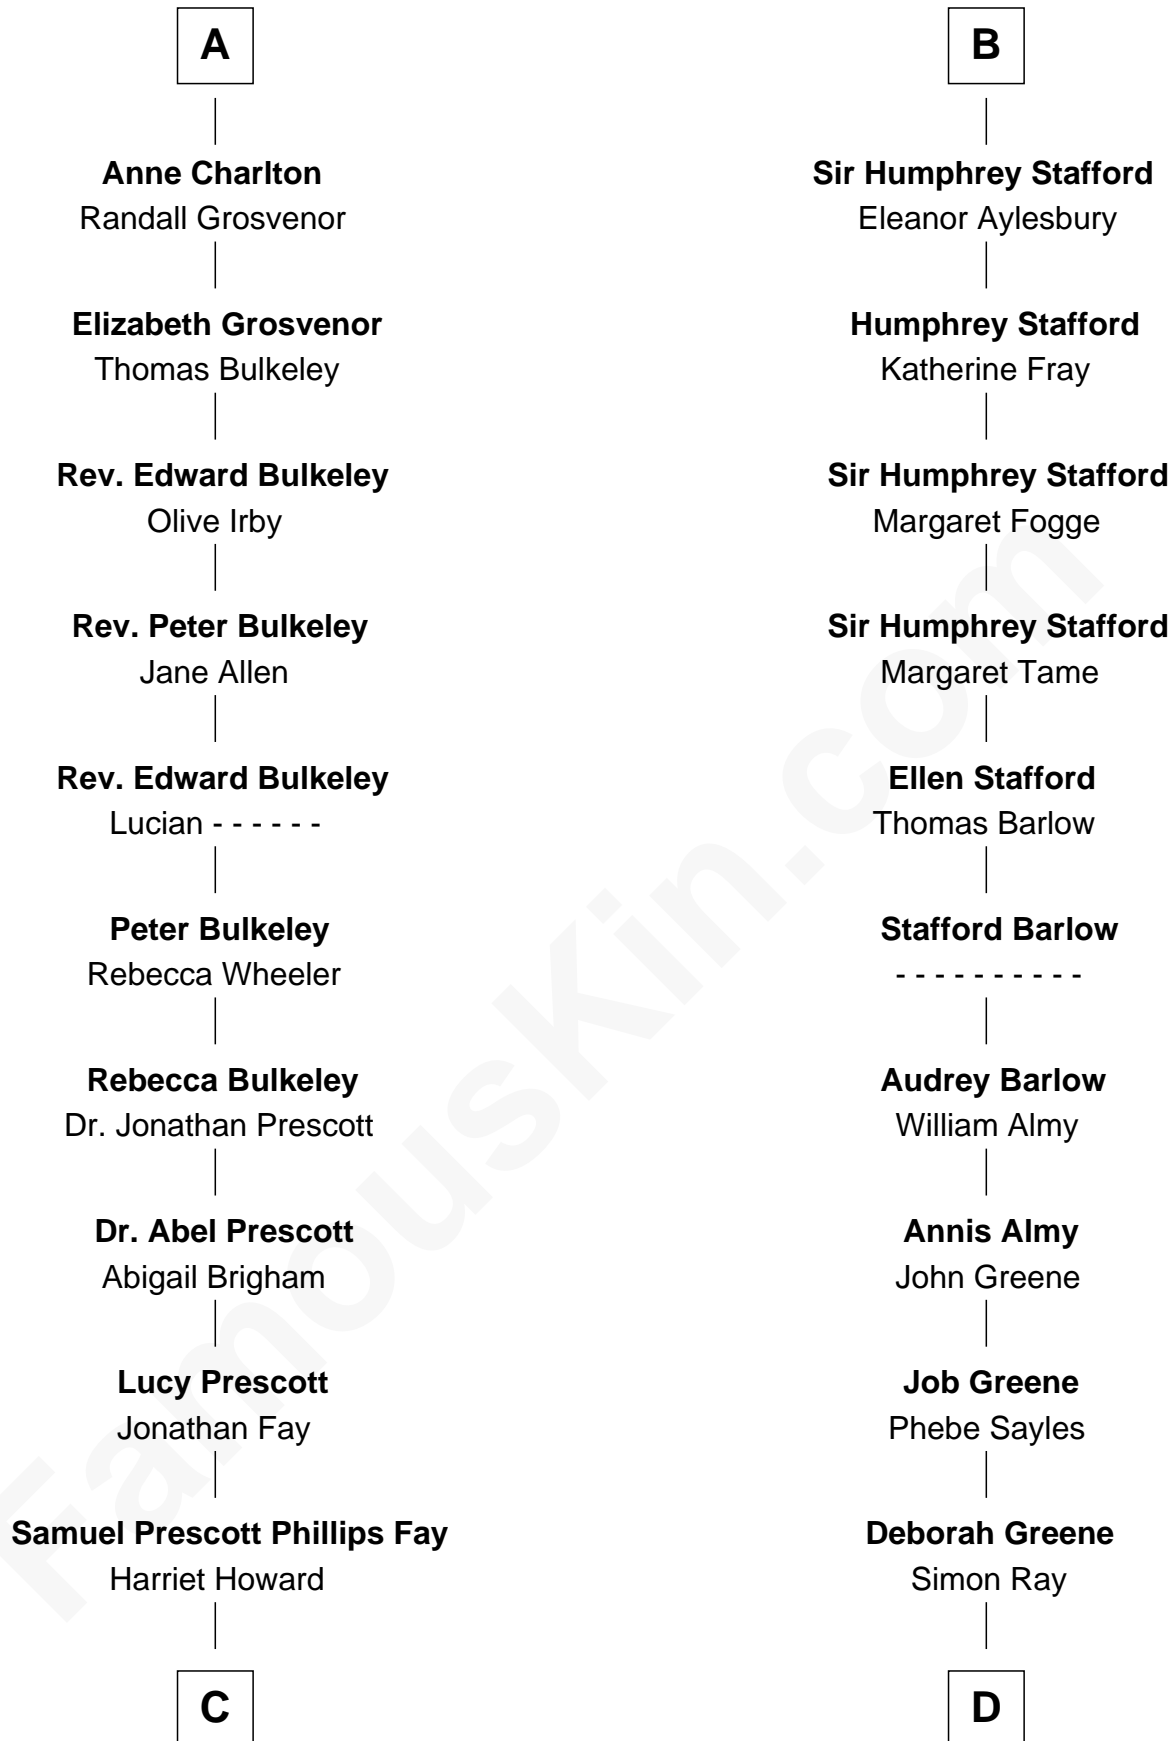

FamousKin.com
Relationship Chart of
George H. W. Bush
41st U.S. President

20th cousin 1 time removed of

Julia (Ward) Howe
Author of "The Battle Hymn of the Republic"

Sir Roger de Somery
 Nichole d'Aubenev

C

Samuel Howard Fay
Susan Montfort Shellman

Harriet Eleanor Fay
Rev. James Smith Bush

Samuel Prescott Bush
Flora Sheldon

Prescott Sheldon Bush
Dorothy Wear Walker

George H. W. Bush
41st U.S. President

D

Anna Ray
Samuel Ward

Samuel Ward
Phebe Greene

Samuel Ward
Julia Rush Cutler

Julia (Ward) Howe
American Poet