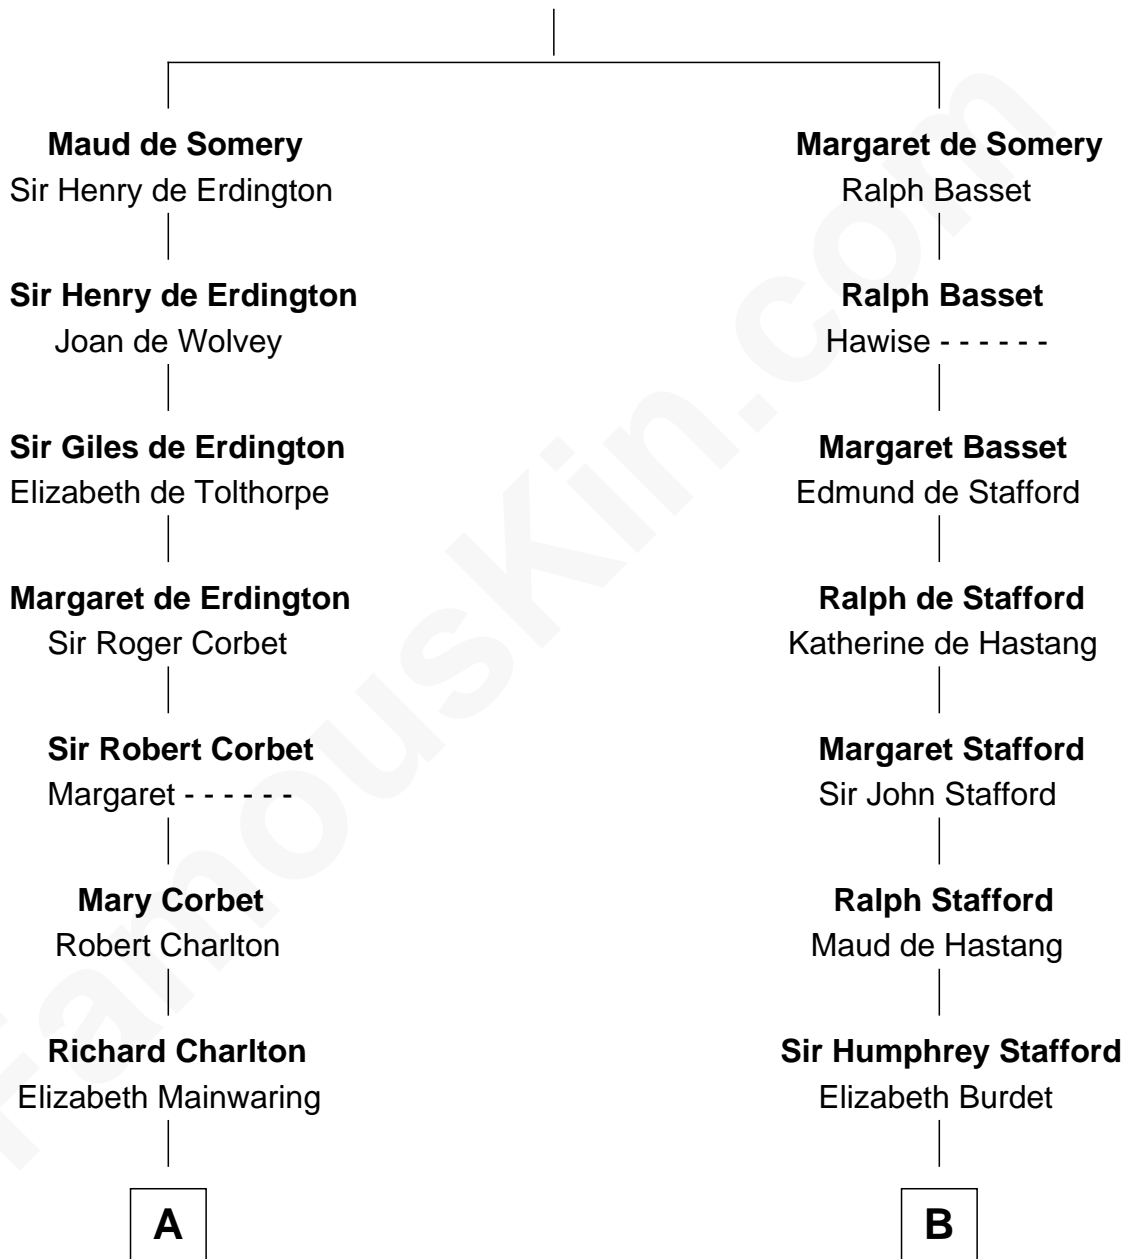

FamousKin.com
Relationship Chart of
George H. W. Bush
41st U.S. President

20th cousin 1 time removed of

Julia (Ward) Howe
Author of "The Battle Hymn of the Republic"

Sir Roger de Somery
 Nichole d'Aubenev

C

Samuel Howard Fay
Susan Montfort Shellman

Harriet Eleanor Fay
Rev. James Smith Bush

Samuel Prescott Bush
Flora Sheldon

Prescott Sheldon Bush
Dorothy Wear Walker

George H. W. Bush
41st U.S. President

D

Anna Ray
Samuel Ward