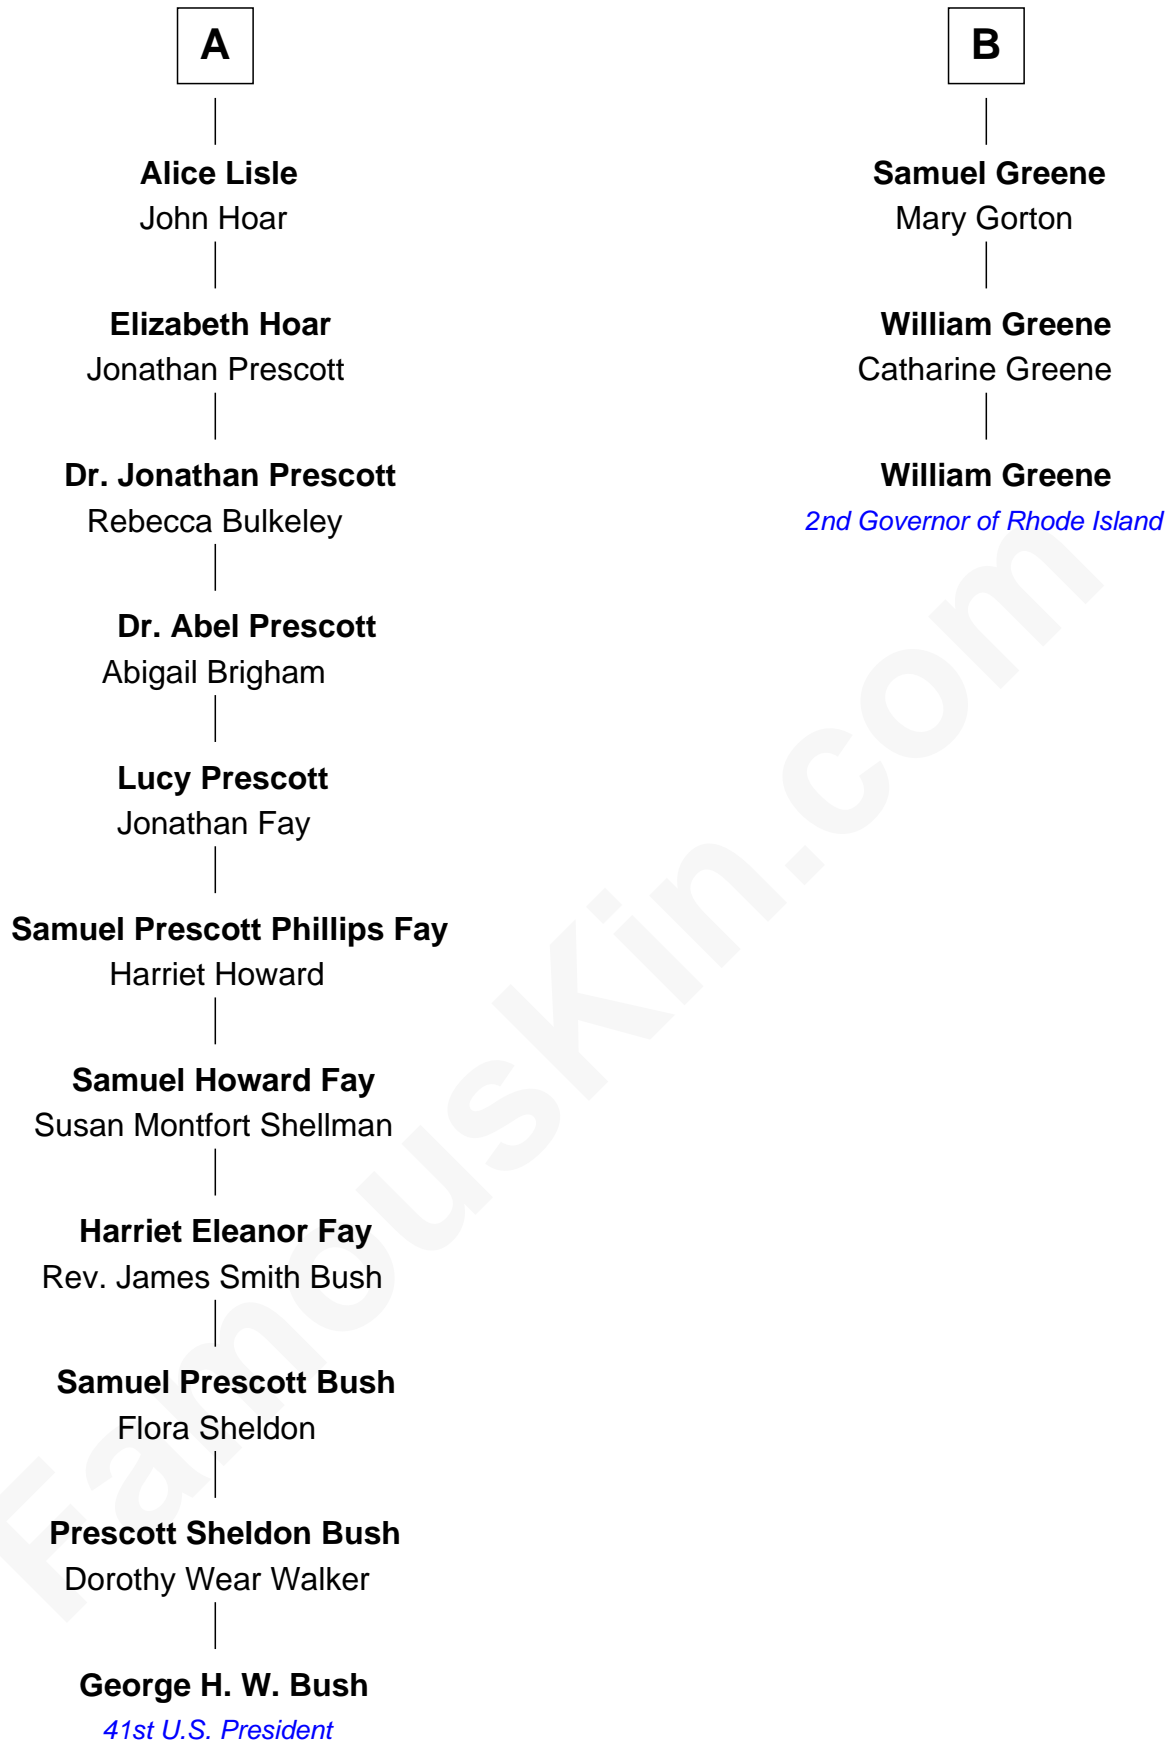

FamousKin.com Relationship Chart of

George H. W. Bush

41st U.S. President

9th cousin 8 times removed of

William Greene

2nd Governor of Rhode Island

Sir Humphrey Stafford

Eleanor Aylesbury

William Greene photo by [Sarnold17](#) ([CC BY-SA 3.0](#))