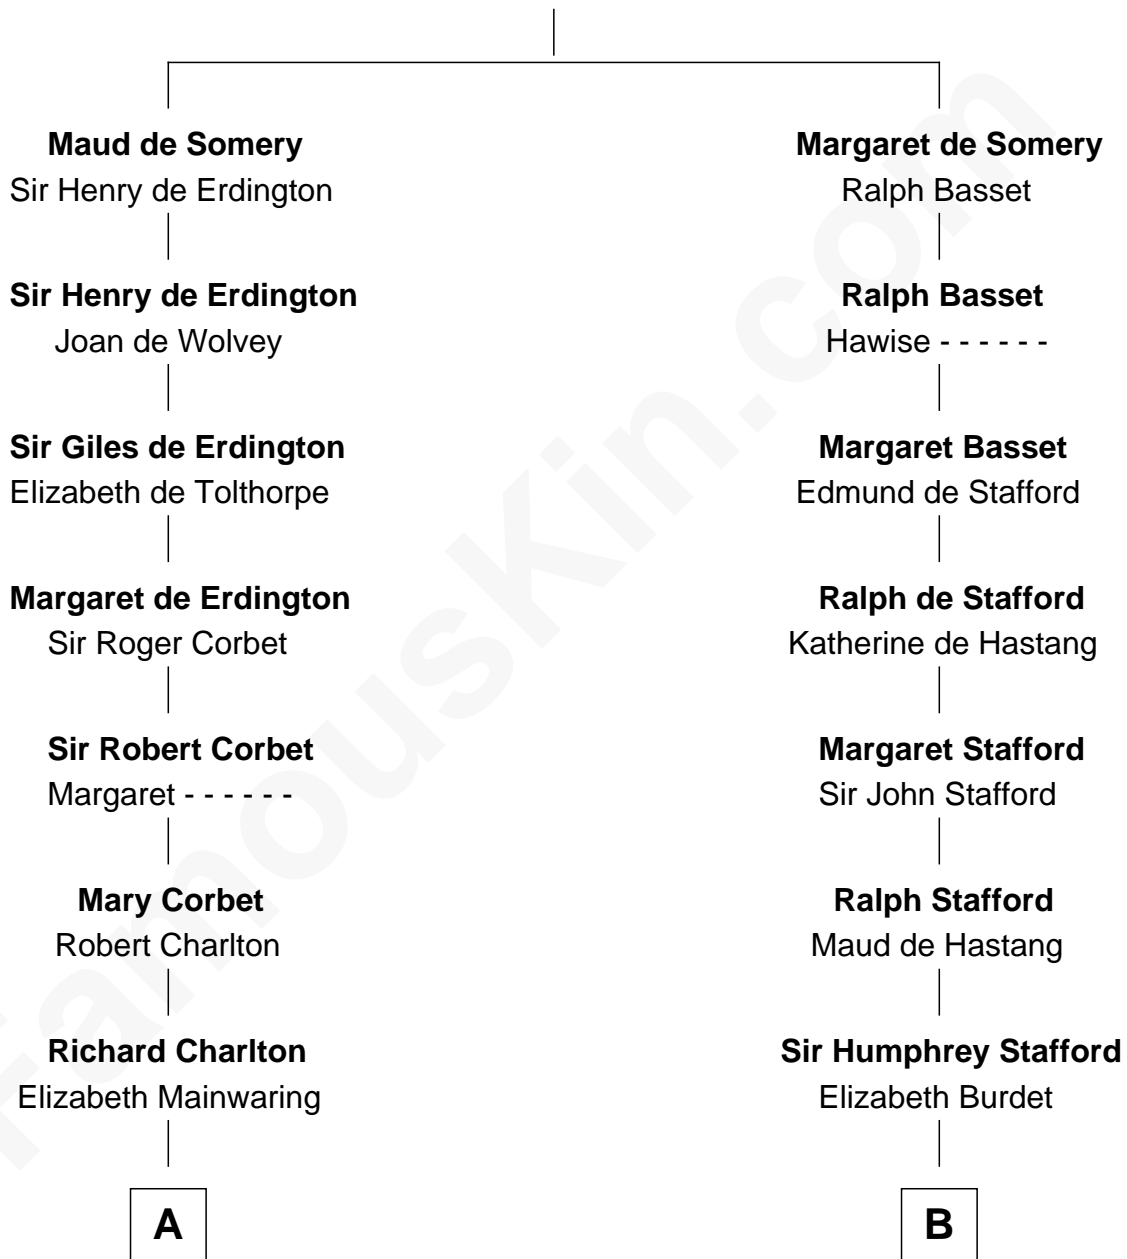

FamousKin.com
Relationship Chart of
George H. W. Bush
41st U.S. President

17th cousin 4 times removed of
William Greene
2nd Governor of Rhode Island

Sir Roger de Somery
 Nichole d'Aubenev

C

—
Samuel Howard Fay
Susan Montfort Shellman

—
Harriet Eleanor Fay
Rev. James Smith Bush

—
Samuel Prescott Bush
Flora Sheldon

—
Prescott Sheldon Bush
Dorothy Wear Walker

—
George H. W. Bush
41st U.S. President