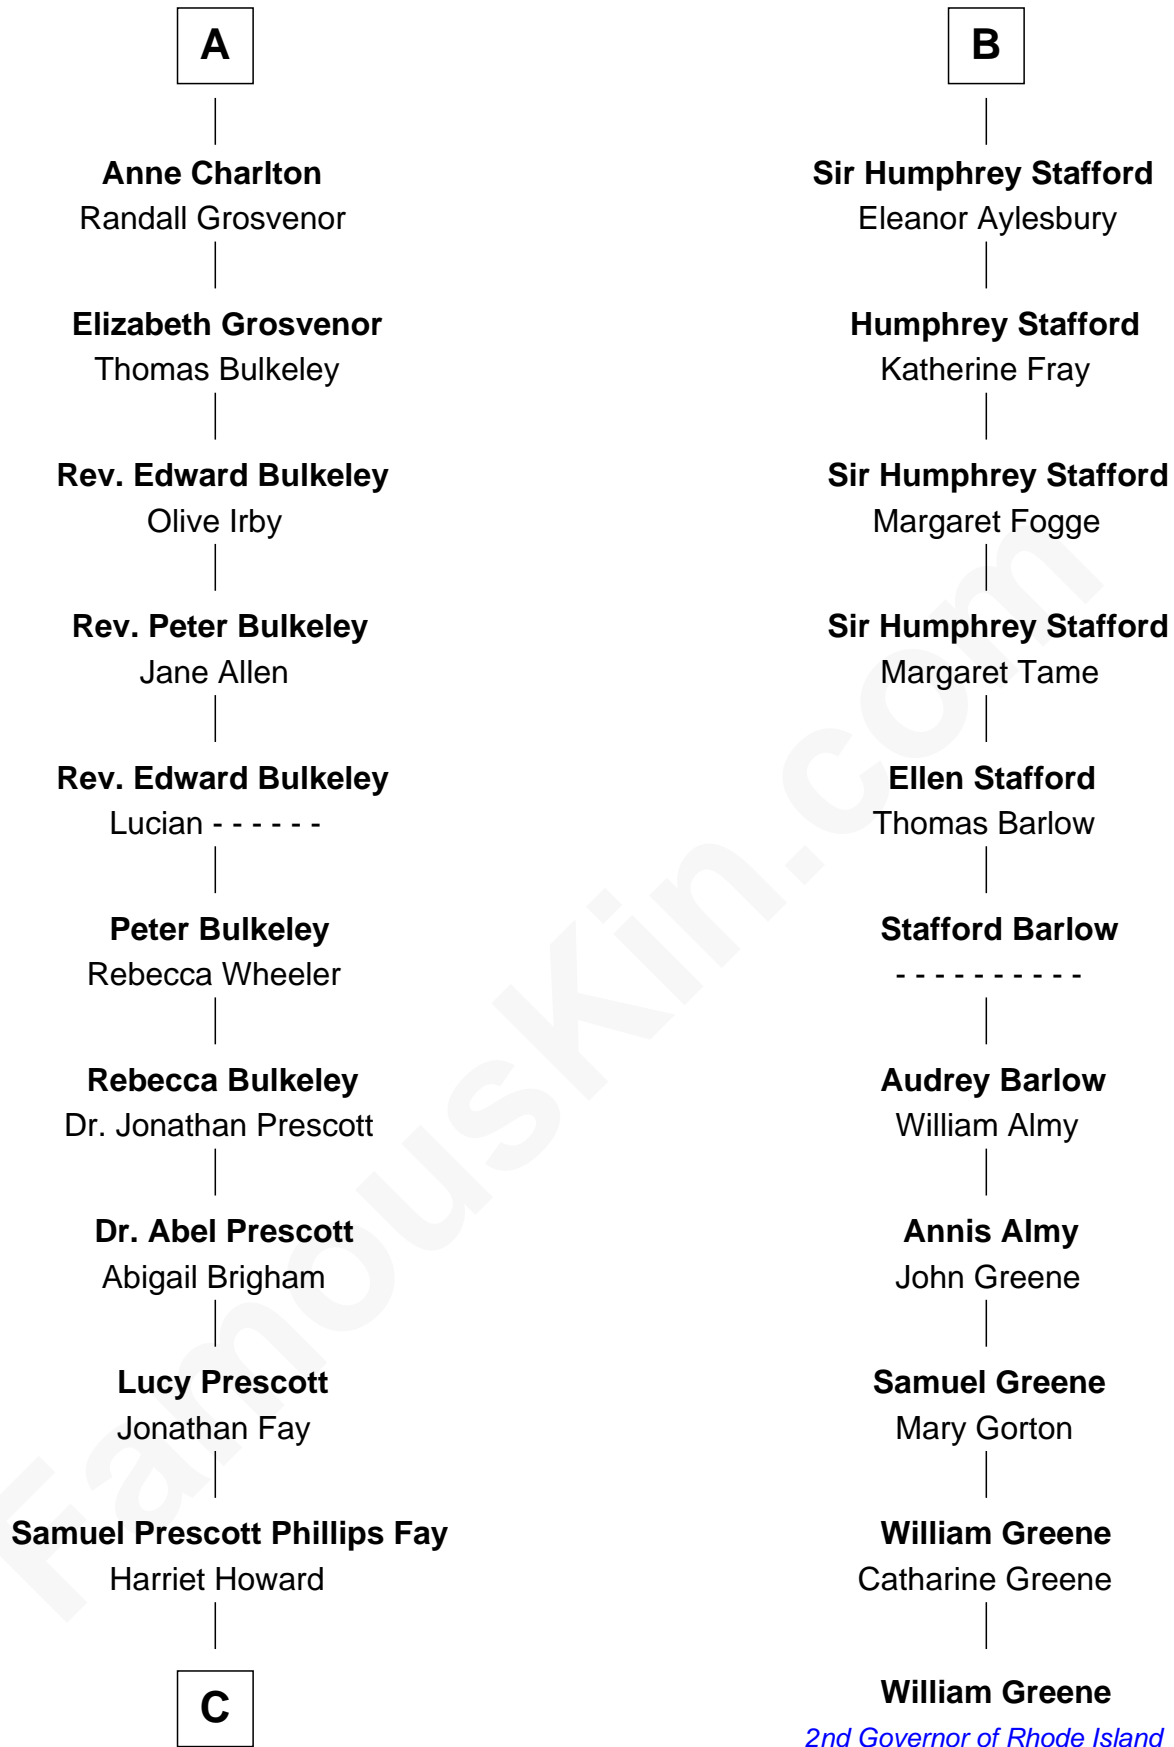

FamousKin.com
Relationship Chart of
George H. W. Bush
41st U.S. President

17th cousin 4 times removed of
William Greene
2nd Governor of Rhode Island

Sir Roger de Somery
 Nichole d'Aubenev

C

—
Samuel Howard Fay
Susan Montfort Shellman

—
Harriet Eleanor Fay
Rev. James Smith Bush

—
Samuel Prescott Bush
Flora Sheldon

—
Prescott Sheldon Bush
Dorothy Wear Walker

—
George H. W. Bush
41st U.S. President