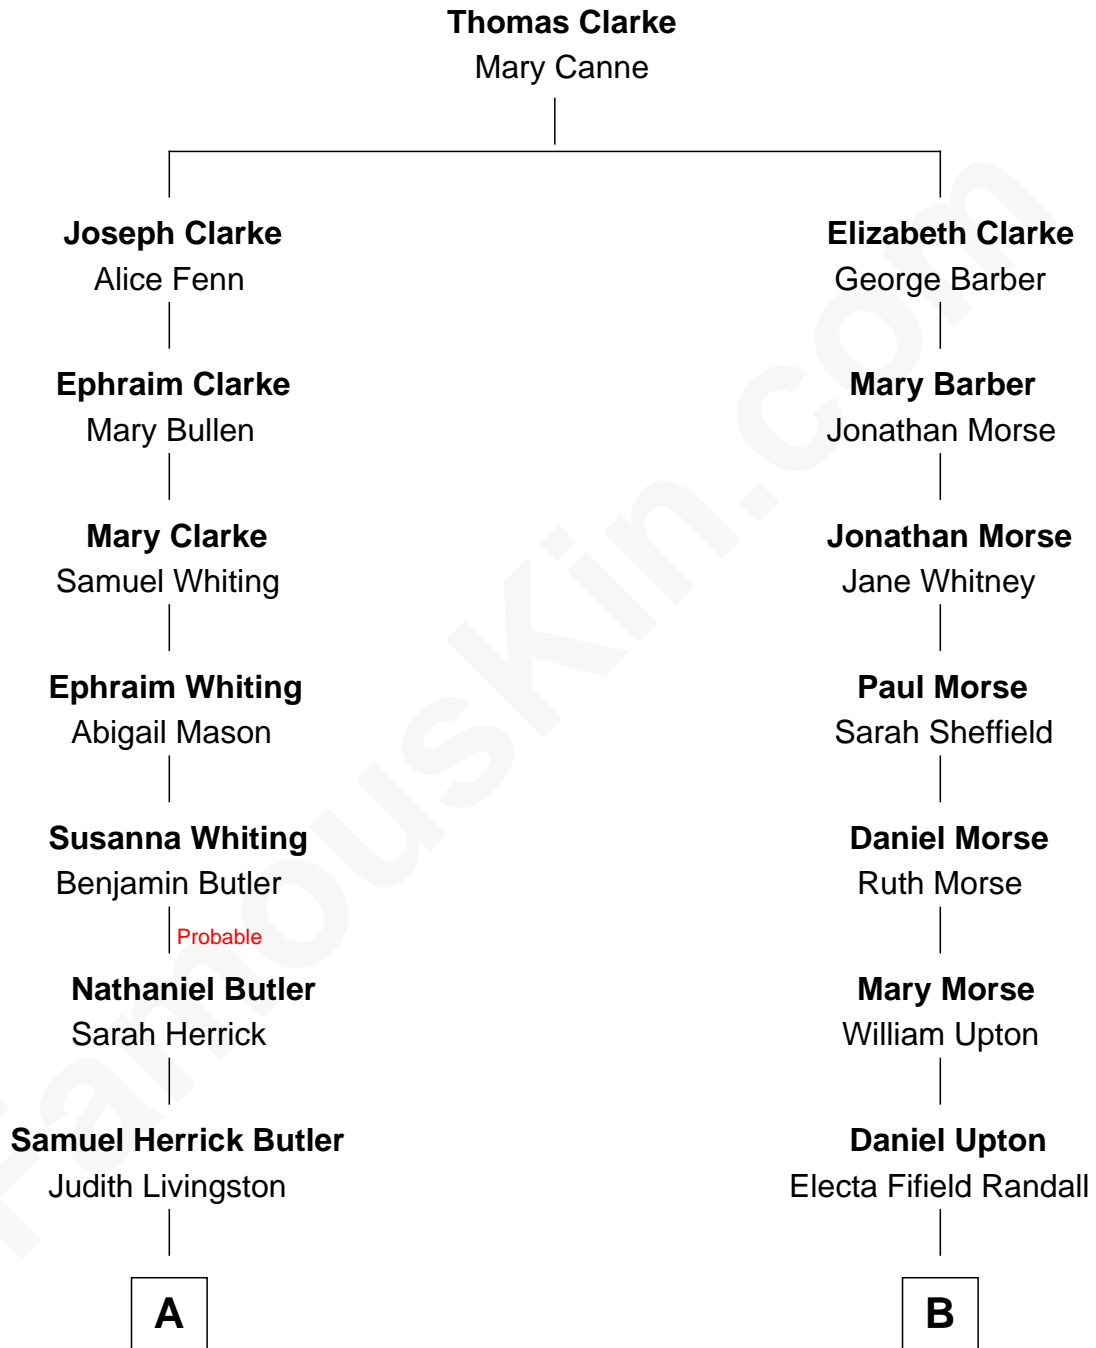

FamousKin.com
Relationship Chart of
George H. W. Bush
41st U.S. President

11th cousin 1 time removed of

Kate Upton
Sports Illustrated Swimsuit Cover Model

A

Cortland Philip Livingston Butler

Elizabeth Slade Pierce

Mary Elizabeth Butler

Robert Emmet Sheldon

Flora Sheldon

Samuel Prescott Bush

Prescott Sheldon Bush

Dorothy Wear Walker

George H. W. Bush

41st U.S. President