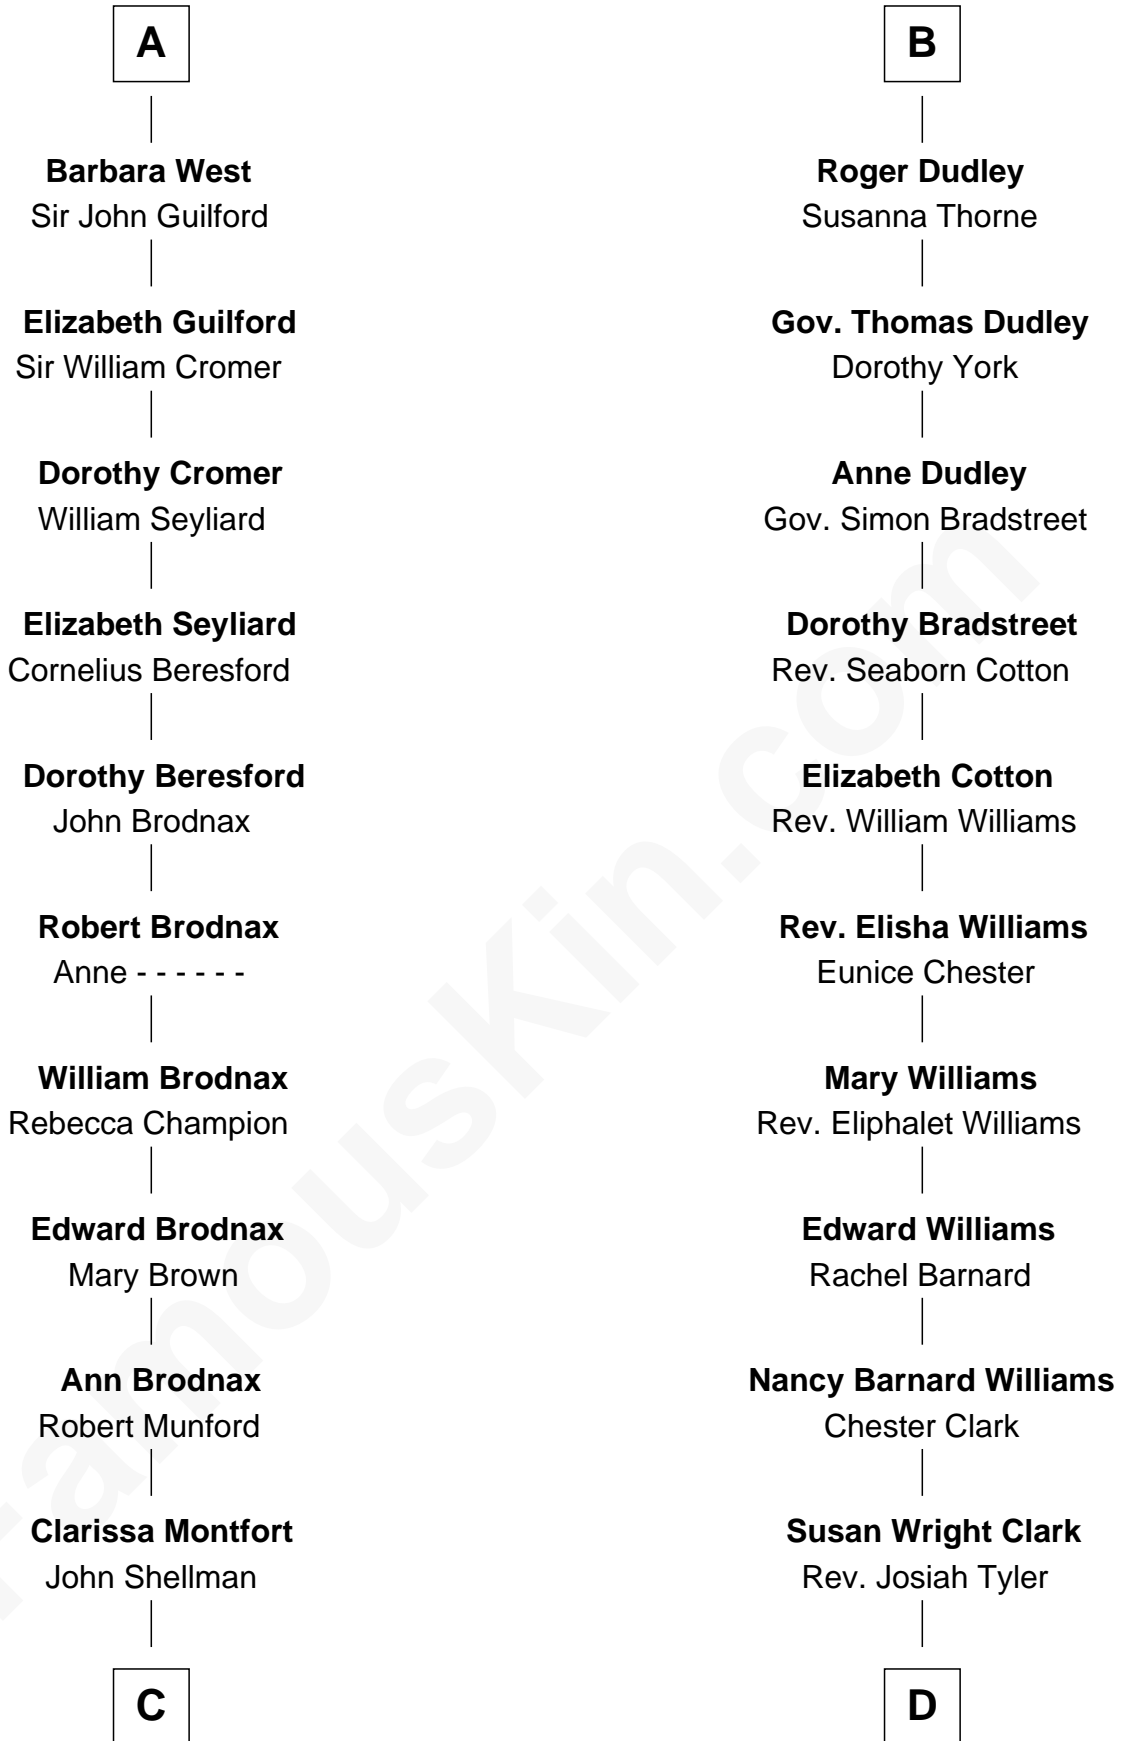

# FamousKin.com Relationship Chart of

**George H. W. Bush**

41st U.S. President

21st cousin of

**Kate Upton**

Sports Illustrated Swimsuit Cover Model

**C**

**Susan Montfort Shellman**

Samuel Howard Fay

**Harriet Eleanor Fay**

Rev. James Smith Bush

**Samuel Prescott Bush**

Flora Sheldon

**Prescott Sheldon Bush**

Dorothy Wear Walker

**George H. W. Bush**

*41st U.S. President*

**D**

**William Chester Tyler**

Laura Leland Brooks

**Margaret Hastings Tyler**

Charles Henry Vial

**Elizabeth Brooks Vial**

Stephen Edward Upton