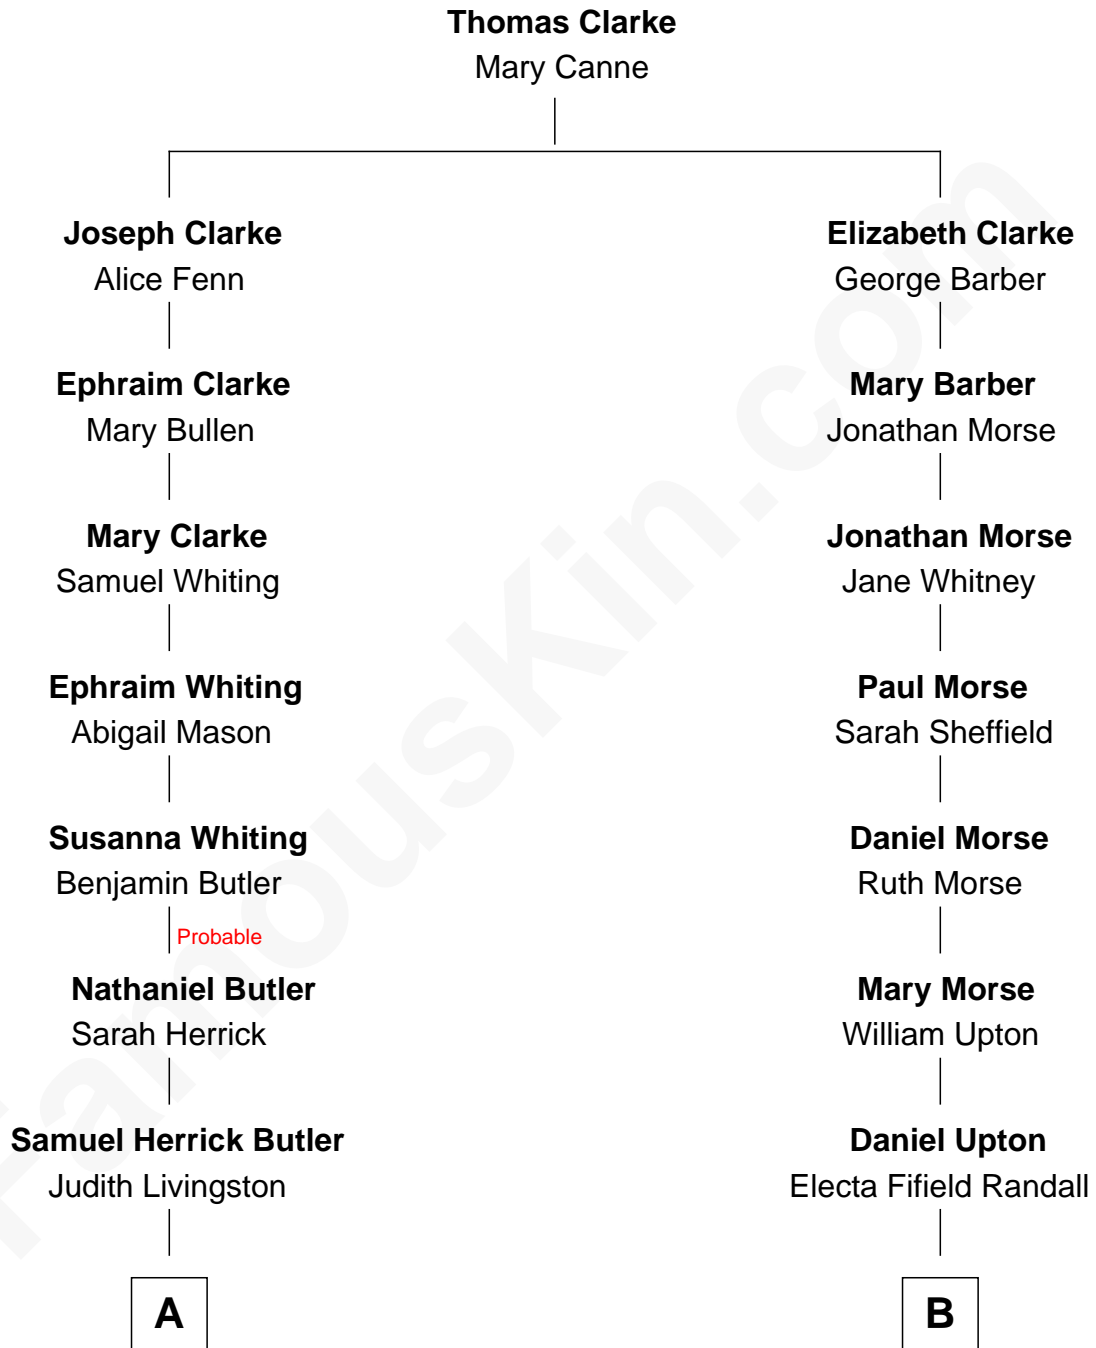

FamousKin.com
Relationship Chart of
George H. W. Bush
41st U.S. President

9th cousin 2 times removed of
Frederick Upton
Co-Founder of Whirlpool Corporation

A

Cortland Philip Livingston Butler

Elizabeth Slade Pierce

Mary Elizabeth Butler

Robert Emmet Sheldon

Flora Sheldon

Samuel Prescott Bush

Prescott Sheldon Bush

Dorothy Wear Walker

George H. W. Bush

41st U.S. President