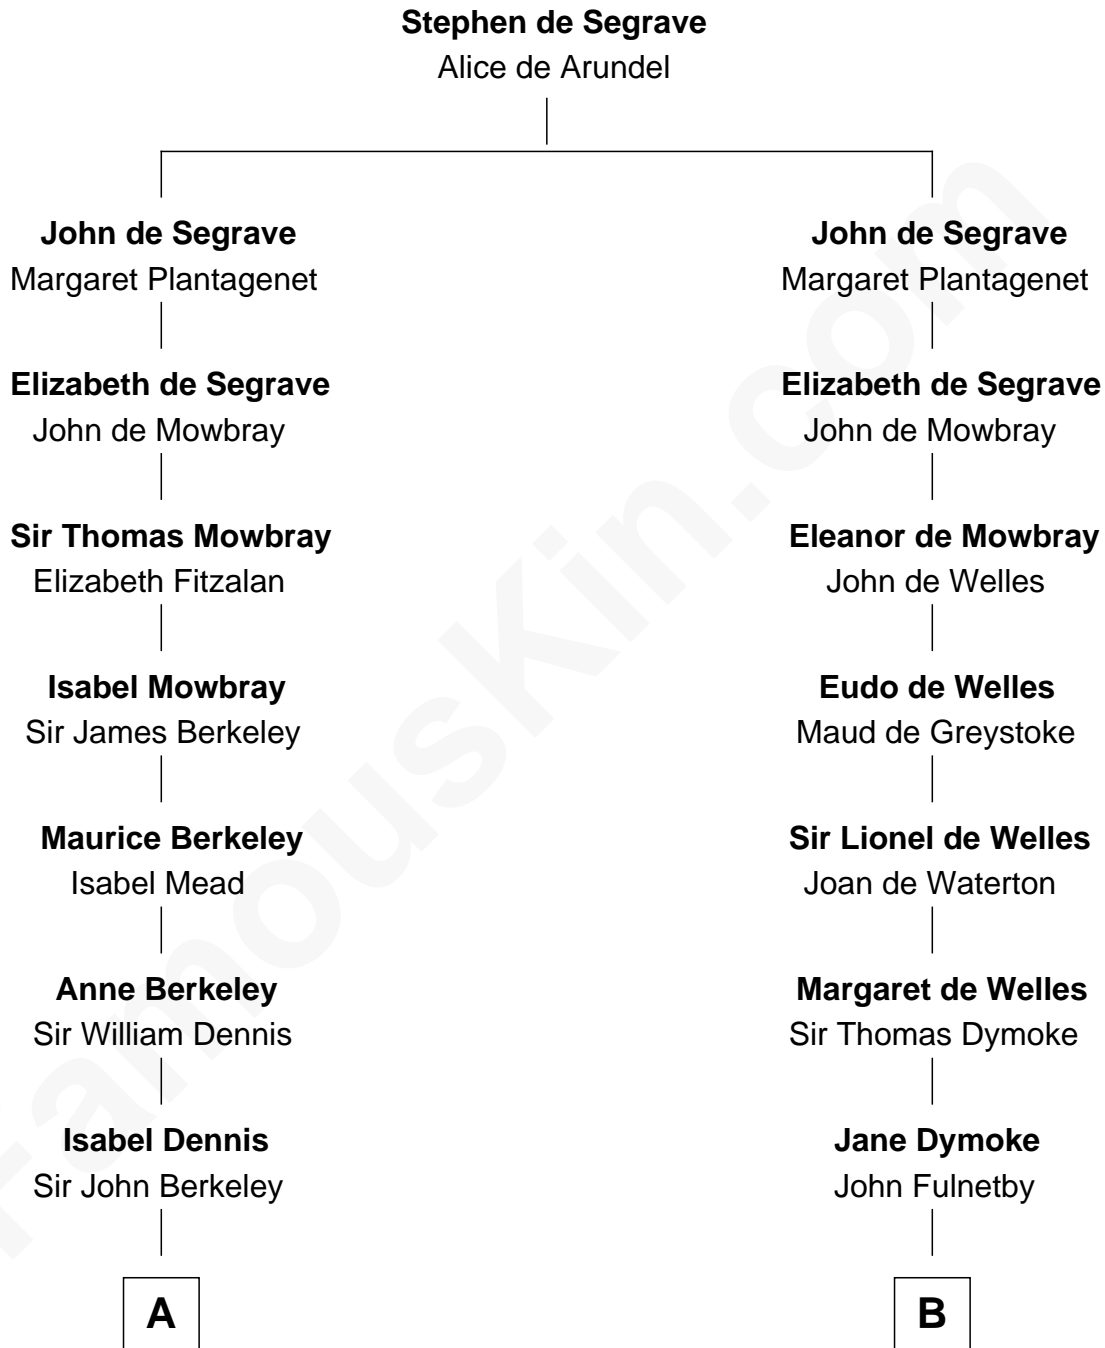

FamousKin.com
Relationship Chart of
George H. W. Bush
41st U.S. President

20th cousin 1 time removed of
Ray Bradbury
Author of The Martian Chronicles

C

Samuel Howard Fay
Susan Montfort Shellman

Harriet Eleanor Fay
Rev. James Smith Bush

Samuel Prescott Bush
Flora Sheldon

Prescott Sheldon Bush
Dorothy Wear Walker

George H. W. Bush
41st U.S. President

D

Samuel Irving Bradbury
Mary Adell Spaulding

Samuel Hinkston Bradbury
Minnie Alice Davis

Leonard Spaulding Bradbury
Esther Marie Moberg