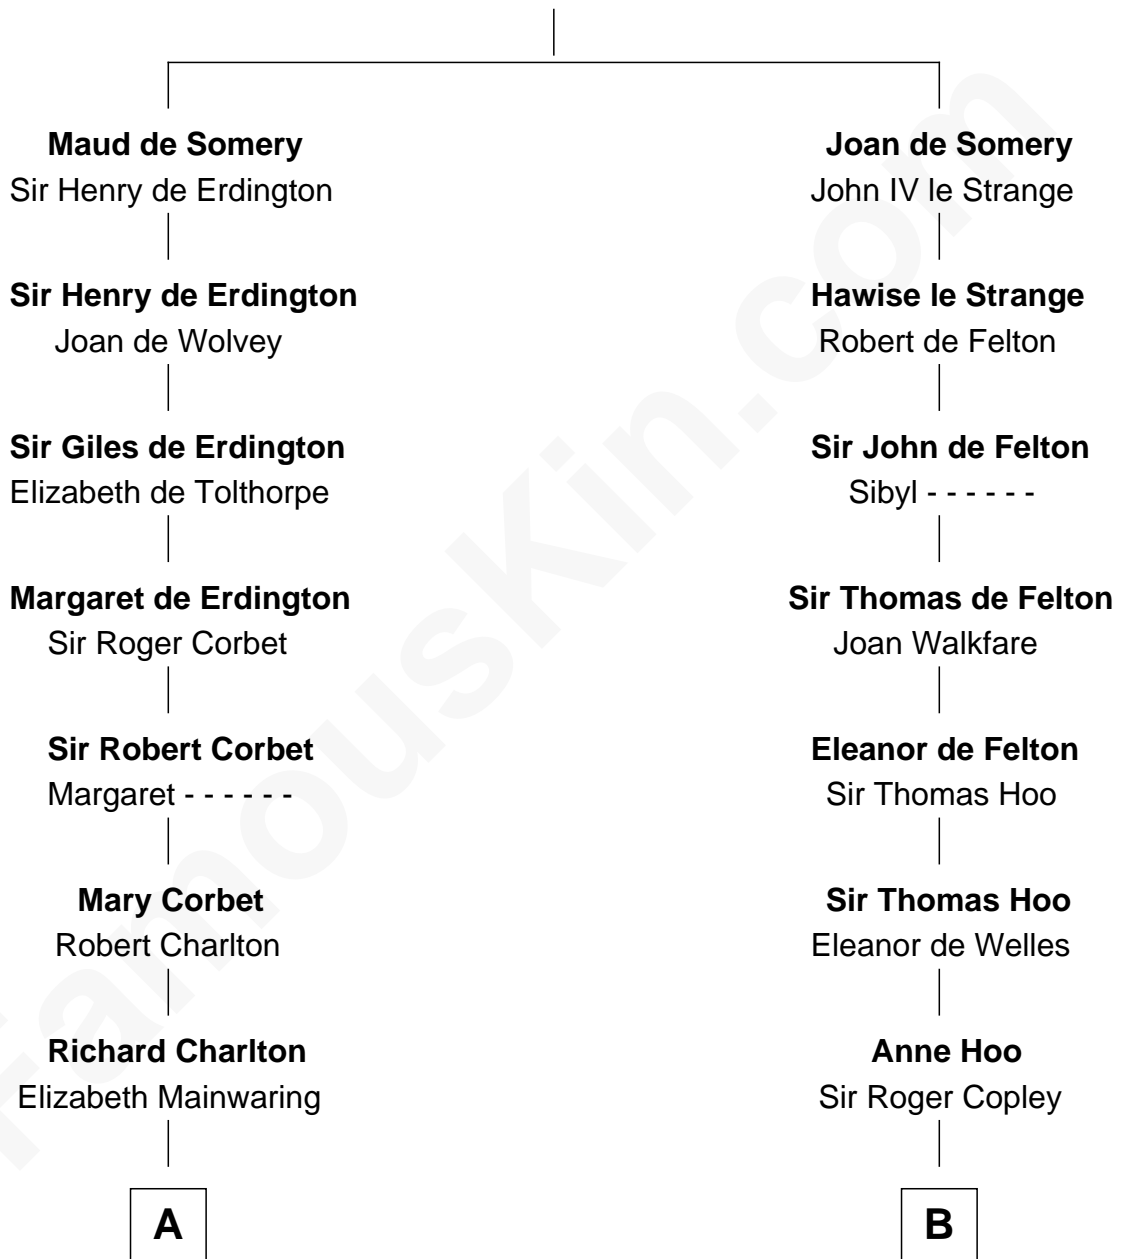

FamousKin.com Relationship Chart of

George H. W. Bush

41st U.S. President

21st cousin of

Ray Bradbury

Author of *The Martian Chronicles*

Sir Roger de Somery

Nichole d'Aubenev

C

Samuel Howard Fay
Susan Montfort Shellman

Harriet Eleanor Fay
Rev. James Smith Bush

Samuel Prescott Bush
Flora Sheldon

Prescott Sheldon Bush
Dorothy Wear Walker

George H. W. Bush
41st U.S. President

D

Samuel Bradbury
Frances Mary Rohead